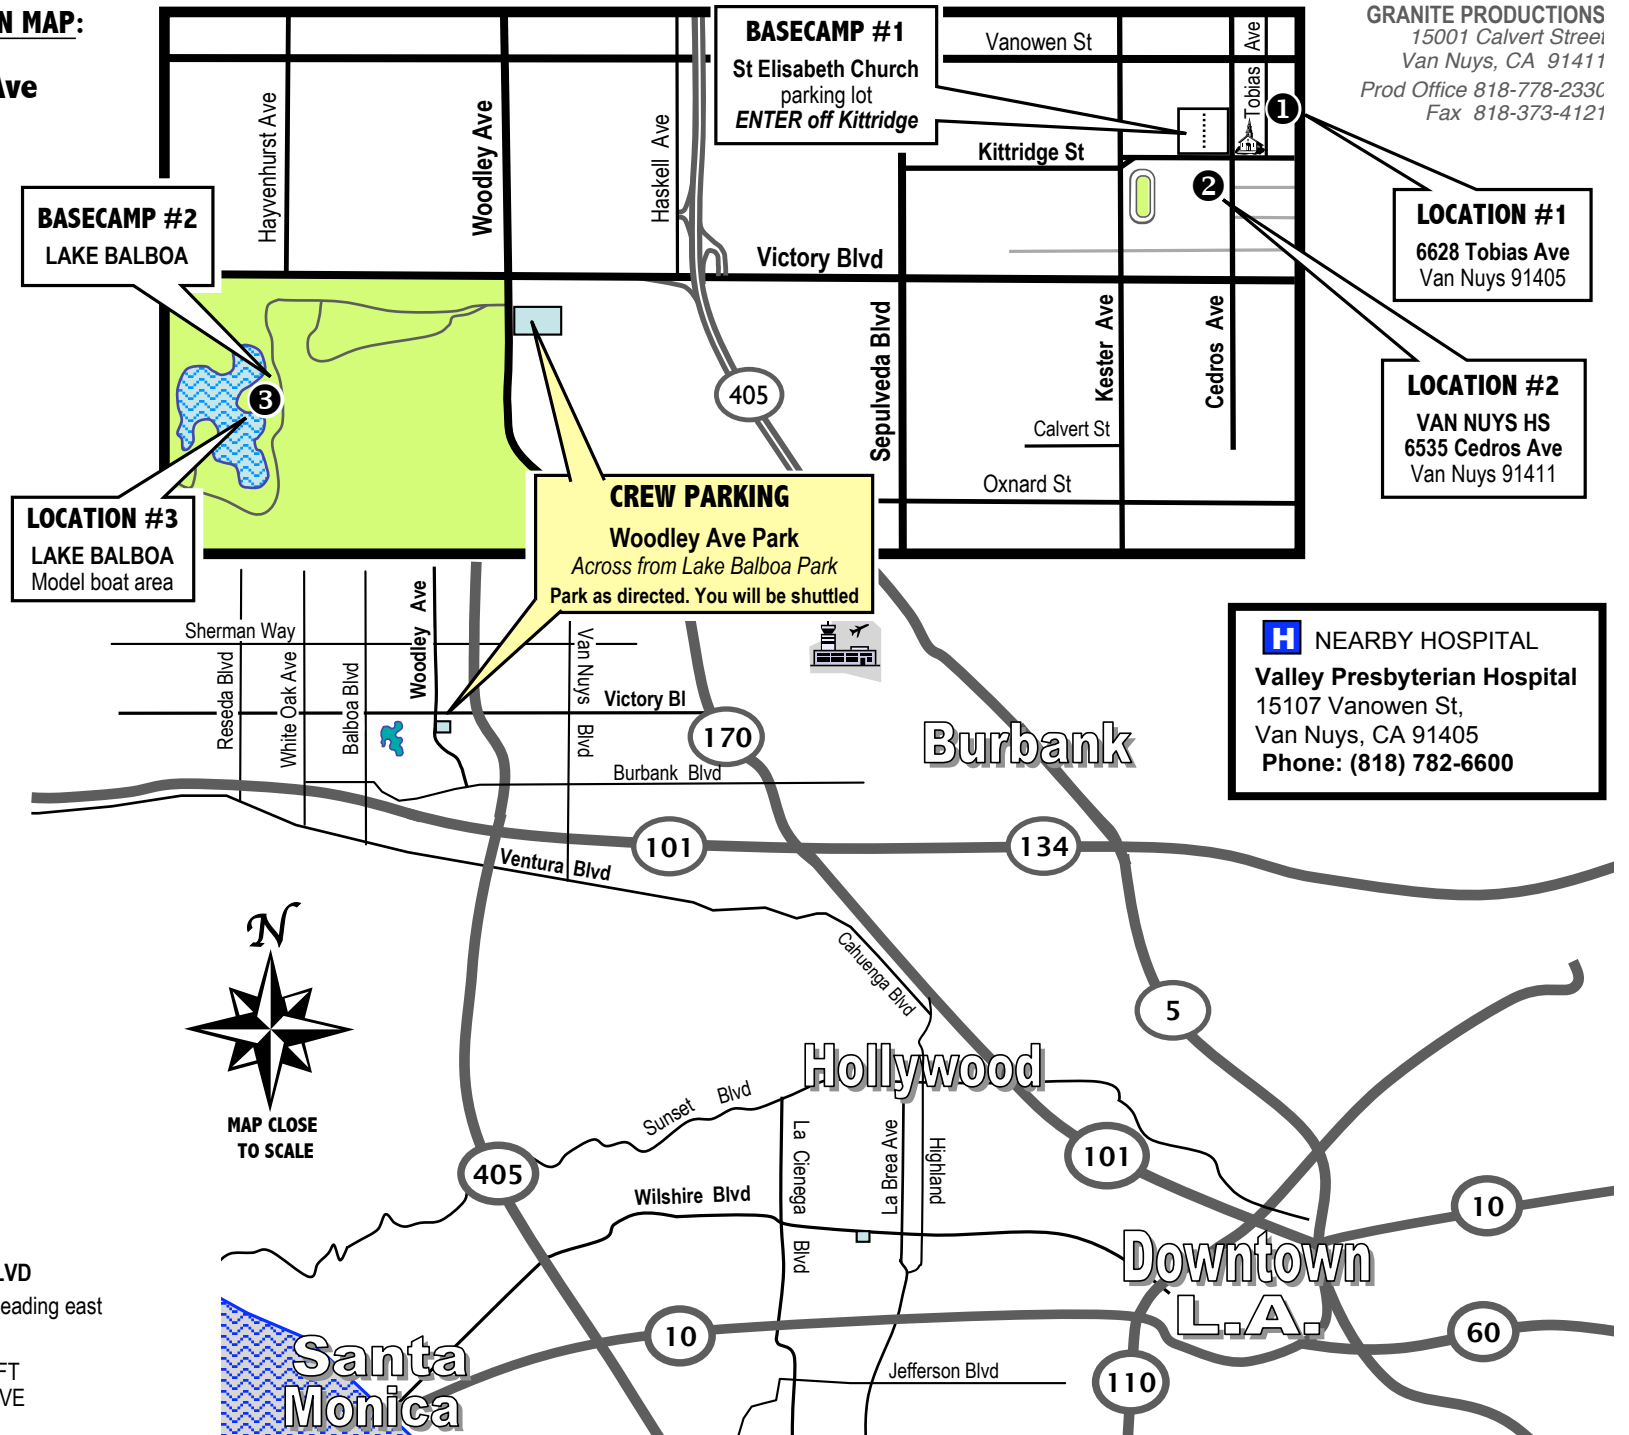

CLUBHOUSE

DIRECTIONS TO CREW PARKING

Weds, July 21, 2004

RT Mileage = 4
Thomas Guide p. 531, F-7

CREW PARKING from HOLLYWOOD / 5700 Wilshire

1. Take the 101 Hollywood FWY North to the 101 Ventura FWY North / West
2. Transition to the 405 FWY North
3. Exit at **VICTORY BLVD**
4. Turn **RIGHT** onto **VICTORY** from offramp heading west
5. Turn **LEFT** onto **WOODLEY AVE**
6. Turn **LEFT** onto **CREW PARKING**
7. Park as directed. You will be shuttled to set

CREW PARKING from WEST L.A. / SANTA MONICA

1. Take the 405 FWY North
2. Exit at **VICTORY BLVD**
3. Turn **RIGHT** onto **VICTORY** from offramp heading west
4. Turn **LEFT** onto **WOODLEY AVE**
5. Turn **LEFT** onto **CREW PARKING**
6. Park as directed. You will be shuttled to set

LOCATIONS CONTACTS:

Location Mgr
Donna Gross 213 219 1959
Asst Locations
Tristan Daoussis 323 627 3001

KEY TO LOCATIONS INDICATED ON MAP:

LOCATION # ①: **6628 Tobias Ave**

LOCATION # ②: **Van Nuys HS**
6535 Cedros Ave 91411

LOCATION # ③: **Lake Balboa**

EQUIPMENT to BASECAMP #1

1. Take the 405 FWY North to **VICTORY BLVD**
2. Turn **LEFT** onto **VICTORY** from offramp heading east
3. Turn **LEFT** onto **KESTER AVE**
4. Turn **RIGHT** onto **KITTRIDGE ST** and **LEFT** into church parking lot before **CEDROS AVE**