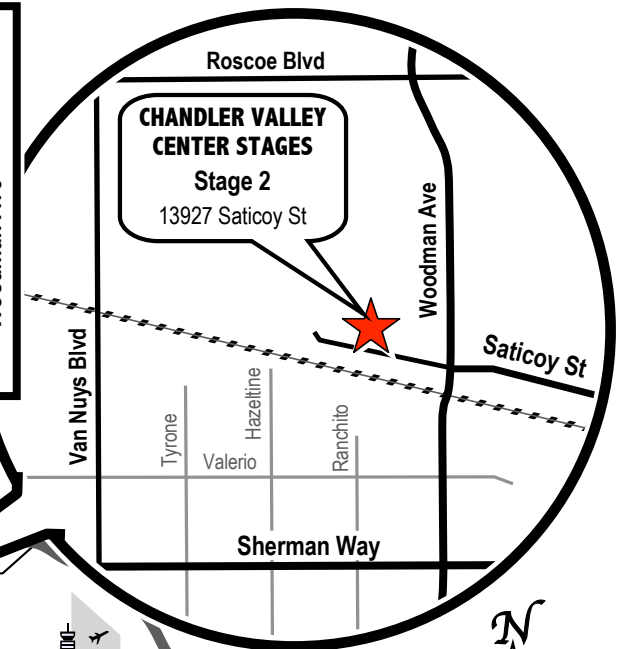

## from HOLLYWOOD

1. Take the **101 Hollywood Fwy North** to the Valley
2. Take the **170 Fwy North**
3. Exit at **SHERMAN WAY - West**
4. Merge onto **SHERMAN WAY** from offramp heading west  
*Travel approximately 1.6 miles*
5. Turn **RIGHT** onto **WOODMAN AVE** - go **0.6 miles**
6. Turn **LEFT** onto **SATICOY ST**

## from WEST L.A. / SANTA MONICA

1. Take the **405 Fwy North** to the Valley
2. Exit at **SHERMAN WAY - East**
3. Turn **RIGHT** onto **SHERMAN WAY** from offramp heading east  
*Travel approximately 2.4 miles*
4. Turn **LEFT** onto **WOODMAN AVE** - go **0.6 miles**
5. Turn **LEFT** onto **SATICOY ST**

**CHANDLER VALLEY STAGES will be on your RIGHT**  
at 13927 Saticoy Street, Van Nuys 91402  
PARK AS DIRECTED and proceed to STAGE 2

## DIRECTIONS from HOTELS

**LE MERIDIEN:** Take **LA CIENEGA BLVD** North (left from hotel) to **SUNSET BLVD**

**FOUR SEASONS:** Take **DOHENY DR** North (right from hotel) to **SUNSET BLVD**

1. Turn **RIGHT** onto **SUNSET BLVD** - go 1.5 mi from La Cienega / 2.4 mi from Doheny Dr
2. Turn **LEFT** onto **CRESCENT HEIGHTS BLVD**  
Crescent Heights turns into **LAUREL CYN BLVD**
3. Continue approximately 5 miles over the hill to the Valley
4. Turn **LEFT** onto the **101 Fwy North (West)** - go 1.8 miles
5. **EXIT WOODMAN AVE**
6. Turn **RIGHT** onto **WOODMAN AVE** from offramp - go 3.7 miles
7. Turn **LEFT** onto **SATICOY ST** - Chandler Stages will be on your **RIGHT**  
Park as directed at STAGE 2