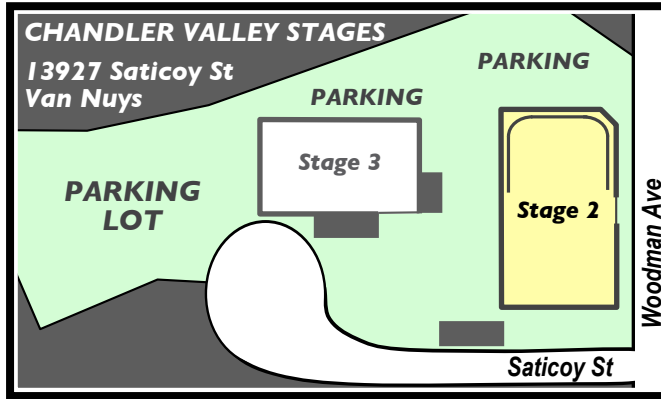

## from HOLLYWOOD

1. Take the **101 Hollywood Fwy North** to the Valley
2. Take the **170 Fwy North**
3. Exit at **SHERMAN WAY - West**
4. Merge onto **SHERMAN WAY** from offramp heading west  
*Travel approximately 1.6 miles*
5. Turn **RIGHT** onto **WOODMAN AVE** - go **0.6 miles**
6. Turn **LEFT** onto **SATICOY ST**

## from WEST L.A. / SANTA MONICA

1. Take the **405 Fwy North** to the Valley
2. Exit at **SHERMAN WAY - East**
3. Turn **RIGHT** onto **SHERMAN WAY** from offramp heading east  
*Travel approximately 2.4 miles*
4. Turn **LEFT** onto **WOODMAN AVE** - go **0.6 miles**
5. Turn **LEFT** onto **SATICOY ST**

## DIRECTIONS from HOTELS

**LE MERIDIEN:** Take **LA CIENEGA BLVD** North (left from hotel) to **SUNSET BLVD**

**FOUR SEASONS:** Take **DOHENY DR** North (right from hotel) to **SUNSET BLVD**

1. Turn **RIGHT** onto **SUNSET BLVD** - go 1.5 mi from La Cienega / 2.4 mi from Doheny Dr
2. Turn **LEFT** onto **CRESCENT HEIGHTS BLVD**  
Crescent Heights turns into **LAUREL CYN BLVD**
3. Continue approximately 5 miles over the hill to the Valley
4. Turn **LEFT** onto the **101 Fwy North (West)** - go 1.8 miles
5. **EXIT WOODMAN AVE**
6. Turn **RIGHT** onto **WOODMAN AVE** from offramp - go 3.7 miles
7. Turn **LEFT** onto **SATICOY ST** - Chandler Stages will be on your **RIGHT**  
Park as directed at STAGE 2