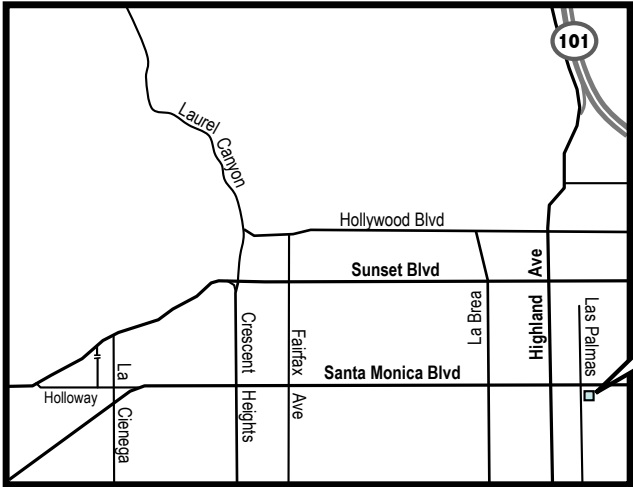

Directions from CARRIAGE INN, Ridgecrest to TRONA PINNACLES

1. Turn RIGHT onto CHINA LAKE BLVD / 178 from the CARRIAGE INN and head south on the 178 thru Ridgecrest
2. Turn LEFT onto 178 East
  Travel approximately 17 miles
3. Turn RIGHT onto dirt road to Trona Pinnacles
  Travel approximately 5 miles to Trona Pinnacles Levy
4. Park as directed at location

believe media

Shoot: Weds, 6/2

Job # 24056

Contacts:
Locations: Albert Epps
(213) 479-7975
UPM: Mariska
(323) 440-4599
Coordinator: Aasha
(310) 666-7171

Believe Media
1040 N. Las Palmas, Bldg 10
Hollywood Ca. 90038
(323) 645-1000 phone
(323) 645-1001 fax
www.believestudio.com