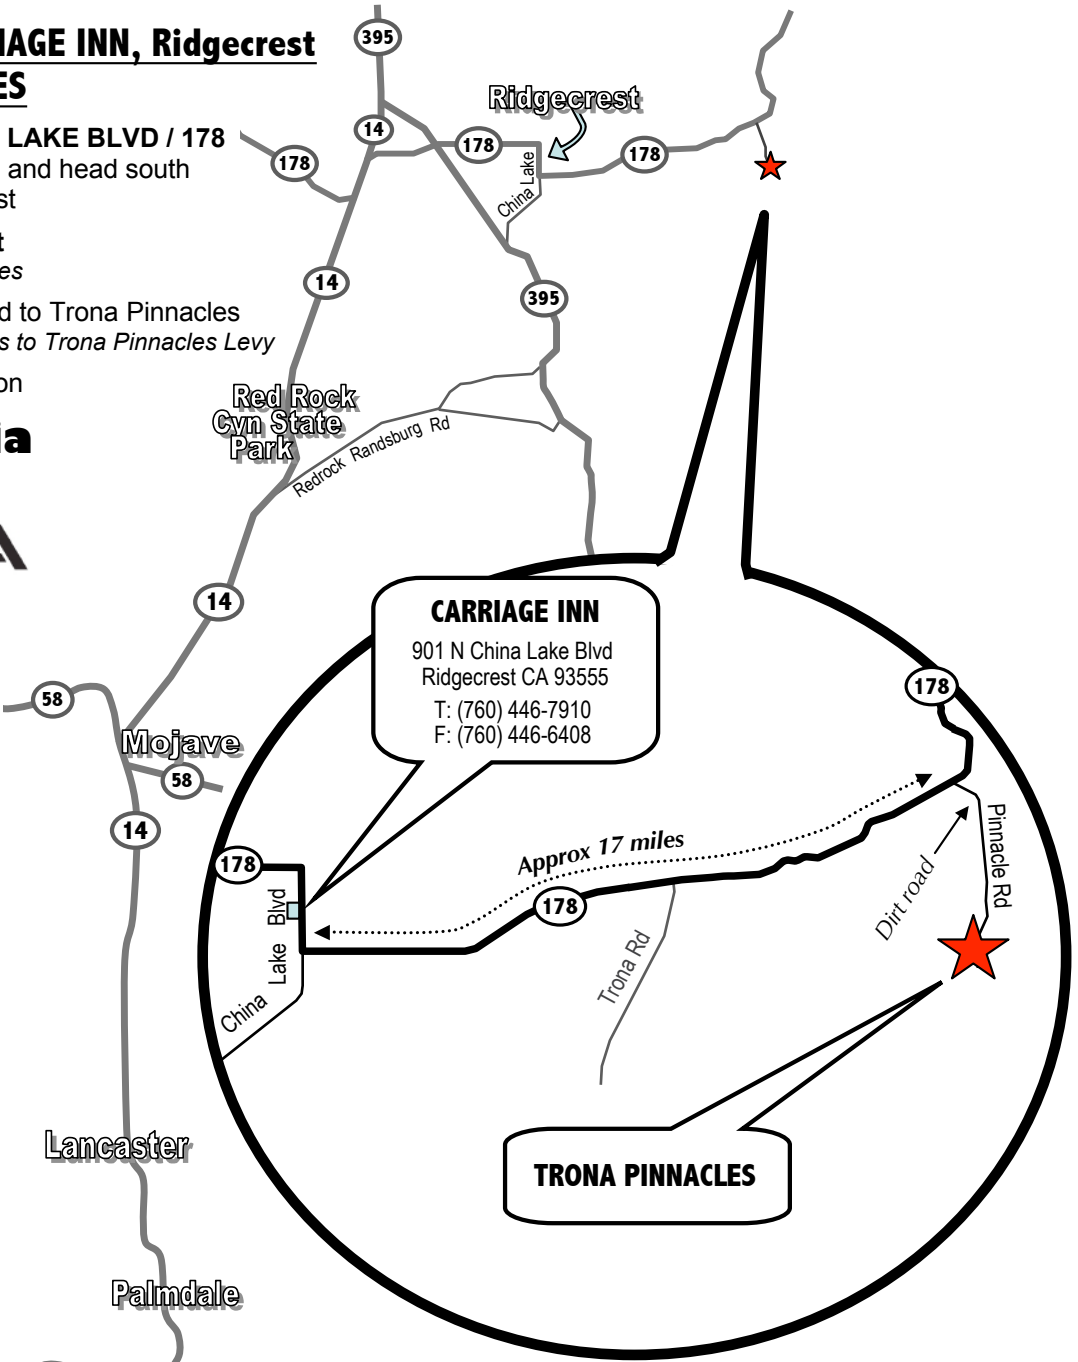

Directions from CARRIAGE INN, Ridgecrest to TRONA PINNACLES

1. Turn RIGHT onto CHINA LAKE BLVD / 178 from the CARRIAGE INN and head south on the 178 thru Ridgecrest
2. Turn LEFT onto 178 East
  Travel approximately 17 miles
3. Turn RIGHT onto dirt road to Trona Pinnacles
  Travel approximately 5 miles to Trona Pinnacles Levy
4. Park as directed at location

believe media

Shoot: Weds, 6/2

Job # 24056

Contacts:
Locations: Albert Epps
(213) 479-7975
UPM: Mariska
(323) 440-4599
Coordinator: Aasha
(310) 666-7171

Believe Media
1040 N. Las Palmas, Bldg 10
Hollywood Ca. 90038
(323) 645-1000 phone
(323) 645-1001 fax
www.believestudio.com