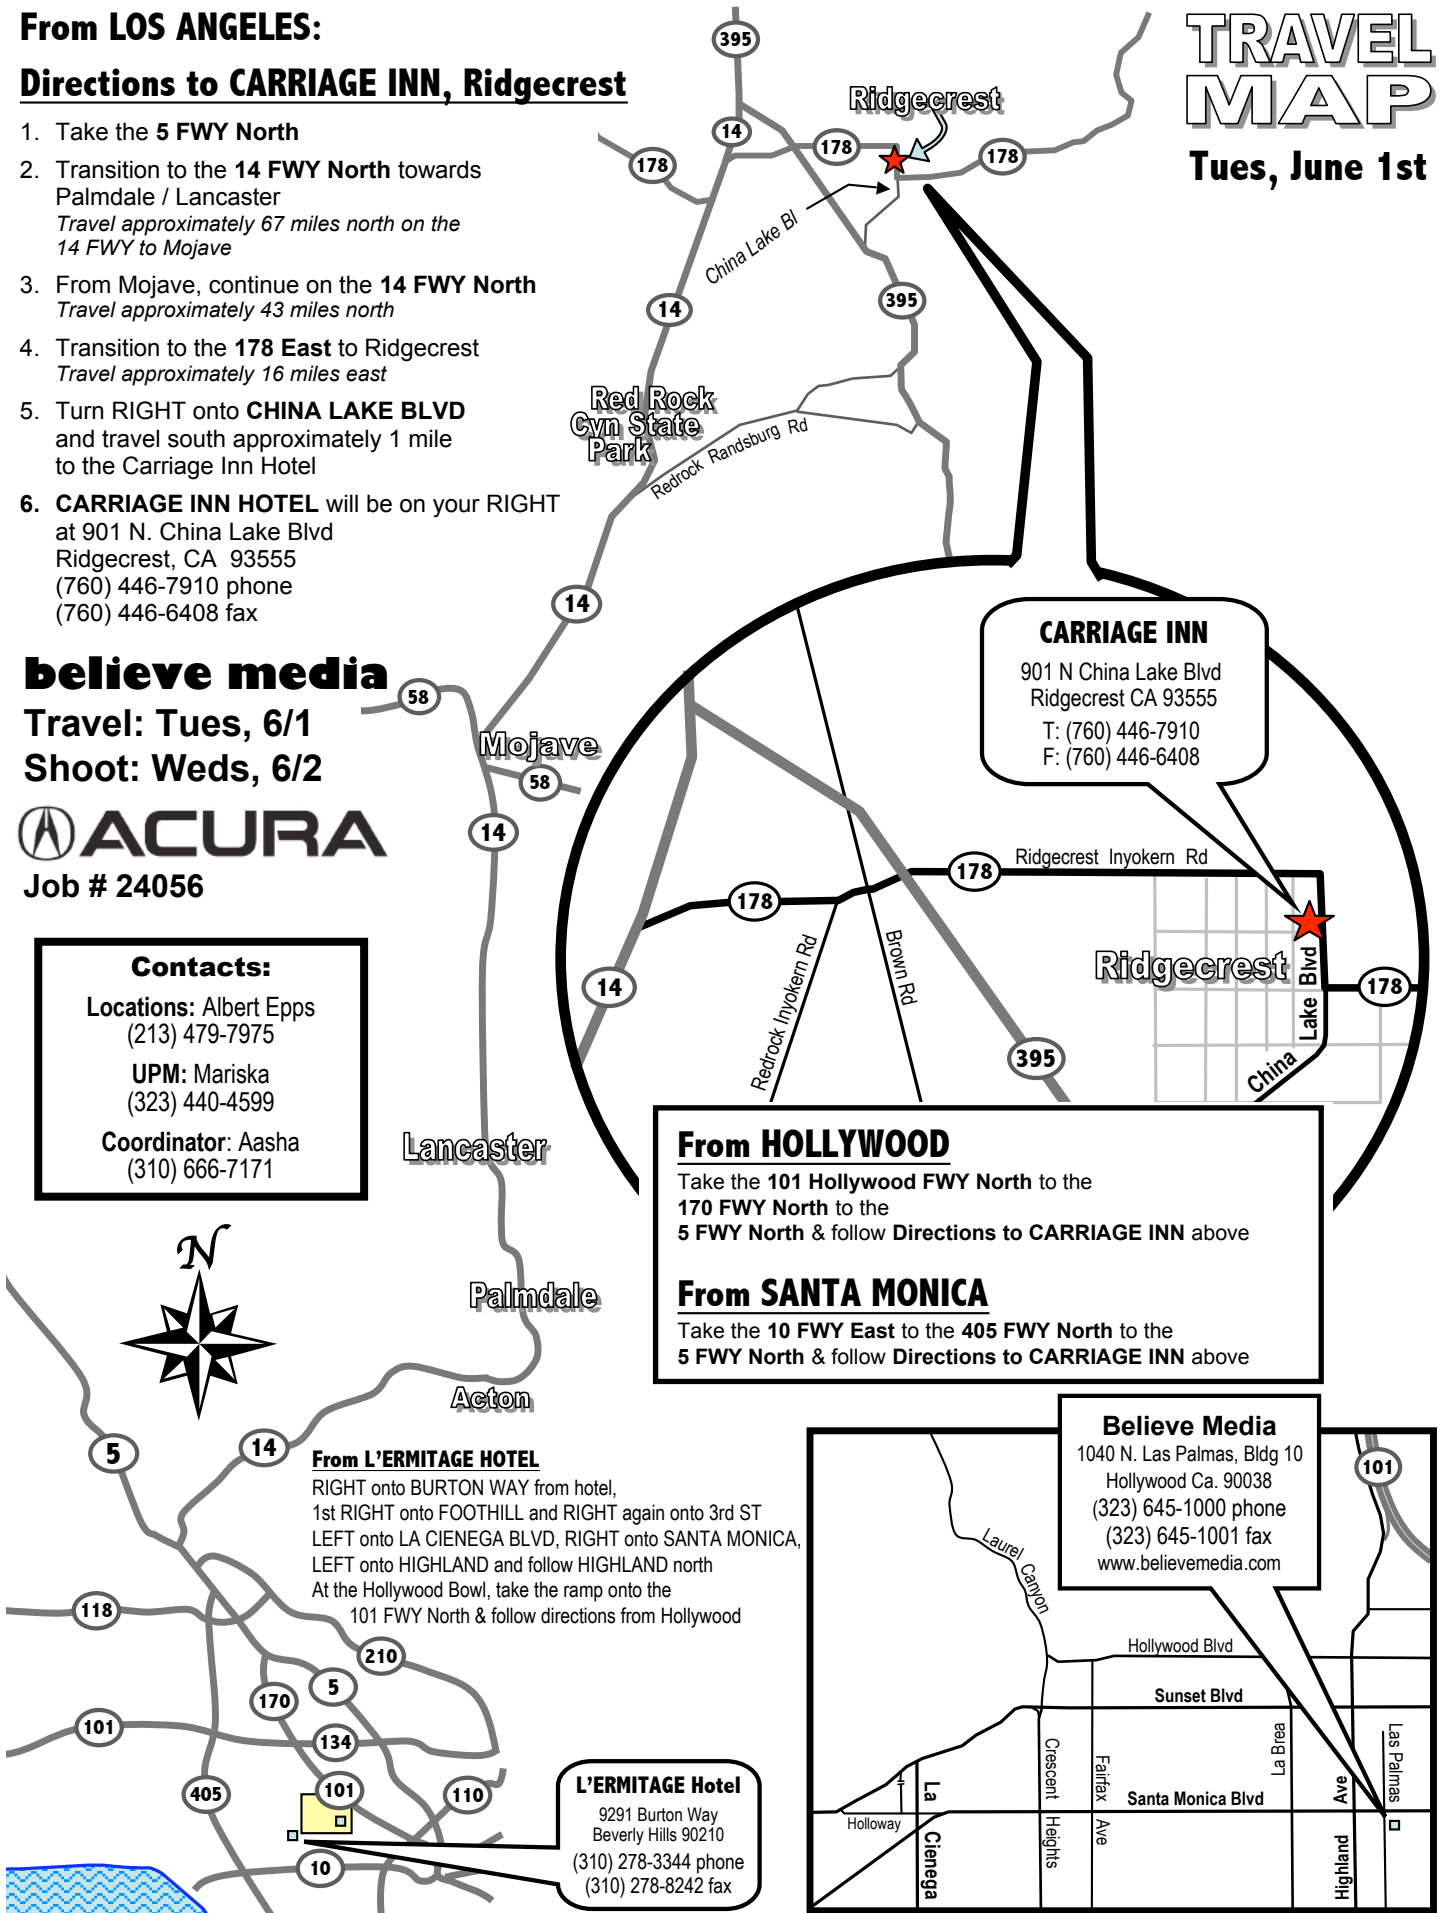

Directions from CARRIAGE INN, Ridgecrest to TRONA PINNACLES

1. Turn RIGHT onto CHINA LAKE BLVD / 178 from the CARRIAGE INN and head south on the 178 thru Ridgecrest
2. Turn LEFT onto 178 East
Travel approximately 17 miles
3. Turn RIGHT onto dirt road to Trona Pinnacles
Travel approximately 5 miles to Trona Pinnacles Levy
4. Park as directed at location

From LOS ANGELES:

Directions to CARRIAGE INN, Ridgecrest

1. Take the **5 FWY North**
2. Transition to the **14 FWY North** towards Palmdale / Lancaster
Travel approximately 67 miles north on the 14 FWY to Mojave
3. From Mojave, continue on the **14 FWY North**
Travel approximately 43 miles north
4. Transition to the **178 East** to Ridgecrest
Travel approximately 16 miles east
5. Turn **RIGHT** onto **CHINA LAKE BLVD** and travel south approximately 1 mile to the Carriage Inn Hotel
6. **CARRIAGE INN HOTEL** will be on your **RIGHT** at 901 N. China Lake Blvd
Ridgecrest, CA 93555
(760) 446-7910 phone
(760) 446-6408 fax

believe media

Travel: Tues, 6/1
Shoot: Weds, 6/2

ACURA
Job # 24056

Contacts:
Locations: Albert Epps
(213) 479-7975
UPM: Mariska
(323) 440-4599
Coordinator: Aasha
(310) 666-7171

TRAVEL MAP

Tues, June 1st

CARRIAGE INN
901 N China Lake Blvd
Ridgecrest CA 93555
T: (760) 446-7910
F: (760) 446-6408

From HOLLYWOOD
Take the 101 Hollywood FWY North to the 170 FWY North to the 5 FWY North & follow Directions to CARRIAGE INN above

From SANTA MONICA
Take the 10 FWY East to the 405 FWY North to the 5 FWY North & follow Directions to CARRIAGE INN above