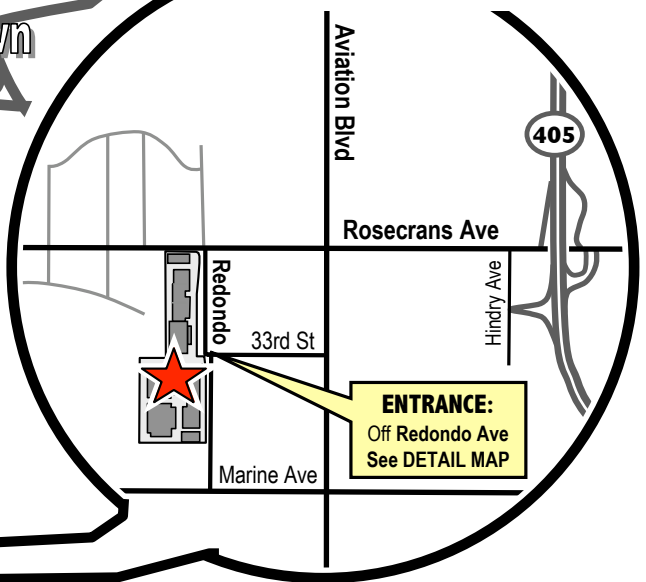

1. Turn RIGHT onto OLYMPIC BLVD from hotel and continue east approximately 1.2 miles
2. Turn RIGHT onto LA CIENEGA BLVD and continue 6.6 miles south to the 405 FWY
3. MERGE onto the 405 FWY SOUTH and follow directions From WEST L.A. / WEST VALLEY

Raleigh Studios Manhattan Beach - STAGE 16

1600 Rosecrans Ave, Manhattan Beach, CA 90266

Thomas Guide p. 732, J-4

From BURBANK / HOLLYWOOD

BURBANK: Take the 5 FWY South to the 110 FWY

HOLLYWOOD: Take the 101 FWY South to the 110 FWY

1. Take to the 110 FWY South towards L.A.
  Travel approx. 12 miles
2. Transition to the 105 FWY West towards LAX
3. Take the 405 FWY South towards Long Beach
4. EXIT ROSECRANS AVE - WEST
5. Turn RIGHT onto ROSECRANS from offramp
6. Turn LEFT onto REDONDO AVE
  (there is an Office Depot on the corner)
7. Enter Raleigh Studios from REDONDO
  (veer RIGHT at the dead end to reach guard gate)
8. Park as directed by Security. Walk to Stage 16.

From WEST L.A. / WEST VALLEY

1. Take the 405 FWY South to ROSECRANS
  (Approx. 2 miles south of 105 FWY)
2. EXIT ROSECRANS AVE - WEST
3. Turn RIGHT onto ROSECRANS from offramp
4. Turn LEFT onto REDONDO AVE
  (there is an Office Depot on the corner)
5. Enter Raleigh Studios from REDONDO
  (veer RIGHT at the dead end to reach guard gate)
6. Park as directed by Security. Walk to Stage 16.

CONTACTS:

PM: Rich Payne
310 666 2337

Coord: Ian Miller
818 438 7406

H NEARBY HOSPITAL
LA Metropolitan Med Ctr
13300 Hawthorne Blvd
Hawthorne, CA 90250
Phone: (310) 679-3321

ENTRANCE:
Off Redondo Ave
See DETAIL MAP