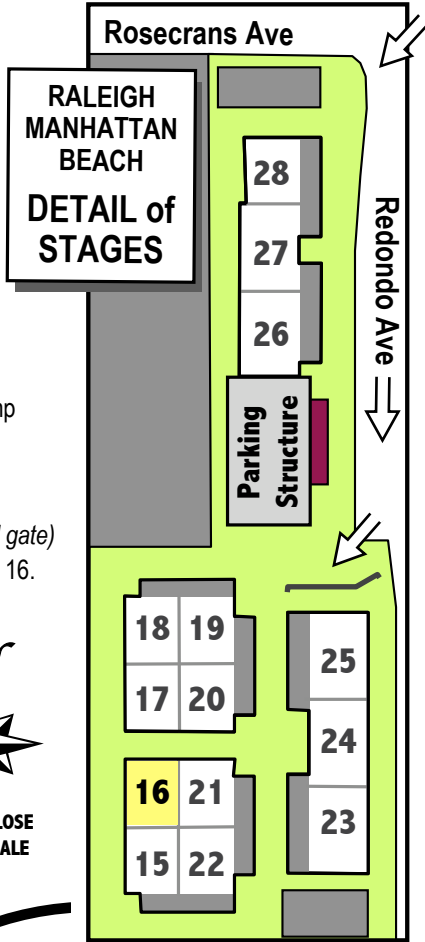

1. Turn RIGHT onto OLYMPIC BLVD from hotel and continue east approximately 1.2 miles
2. Turn RIGHT onto LA CIENEGA BLVD and continue 6.6 miles south to the 405 FWY
3. MERGE onto the 405 FWY SOUTH and follow directions From WEST L.A. / WEST VALLEY

Raleigh Studios Manhattan Beach - STAGE 16

1600 Rosecrans Ave, Manhattan Beach, CA 90266

Thomas Guide p. 732, J-4

From BURBANK / HOLLYWOOD

BURBANK: Take the 5 FWY South to the 110 FWY

HOLLYWOOD: Take the 101 FWY South to the 110 FWY

1. Take to the 110 FWY South towards L.A.
  Travel approx. 12 miles
2. Transition to the 105 FWY West towards LAX
3. Take the 405 FWY South towards Long Beach
4. EXIT ROSECRANS AVE - WEST
5. Turn RIGHT onto ROSECRANS from offramp
6. Turn LEFT onto REDONDO AVE
  (there is an Office Depot on the corner)
7. Enter Raleigh Studios from REDONDO
  (veer RIGHT at the dead end to reach guard gate)
8. Park as directed by Security. Walk to Stage 16.

From WEST L.A. / WEST VALLEY

1. Take the 405 FWY South to ROSECRANS
  (Approx. 2 miles south of 105 FWY)
2. EXIT ROSECRANS AVE - WEST
3. Turn RIGHT onto ROSECRANS from offramp
4. Turn LEFT onto REDONDO AVE
  (there is an Office Depot on the corner)
5. Enter Raleigh Studios from REDONDO
  (veer RIGHT at the dead end to reach guard gate)
6. Park as directed by Security. Walk to Stage 16.

CONTACTS:

PM: Rich Payne
310 666 2337

Coord: Ian Miller
818 438 7406

H NEARBY HOSPITAL
LA Metropolitan Med Ctr
13300 Hawthorne Blvd
Hawthorne, CA 90250
Phone: (310) 679-3321

ENTRANCE:
Off Redondo Ave
See DETAIL MAP