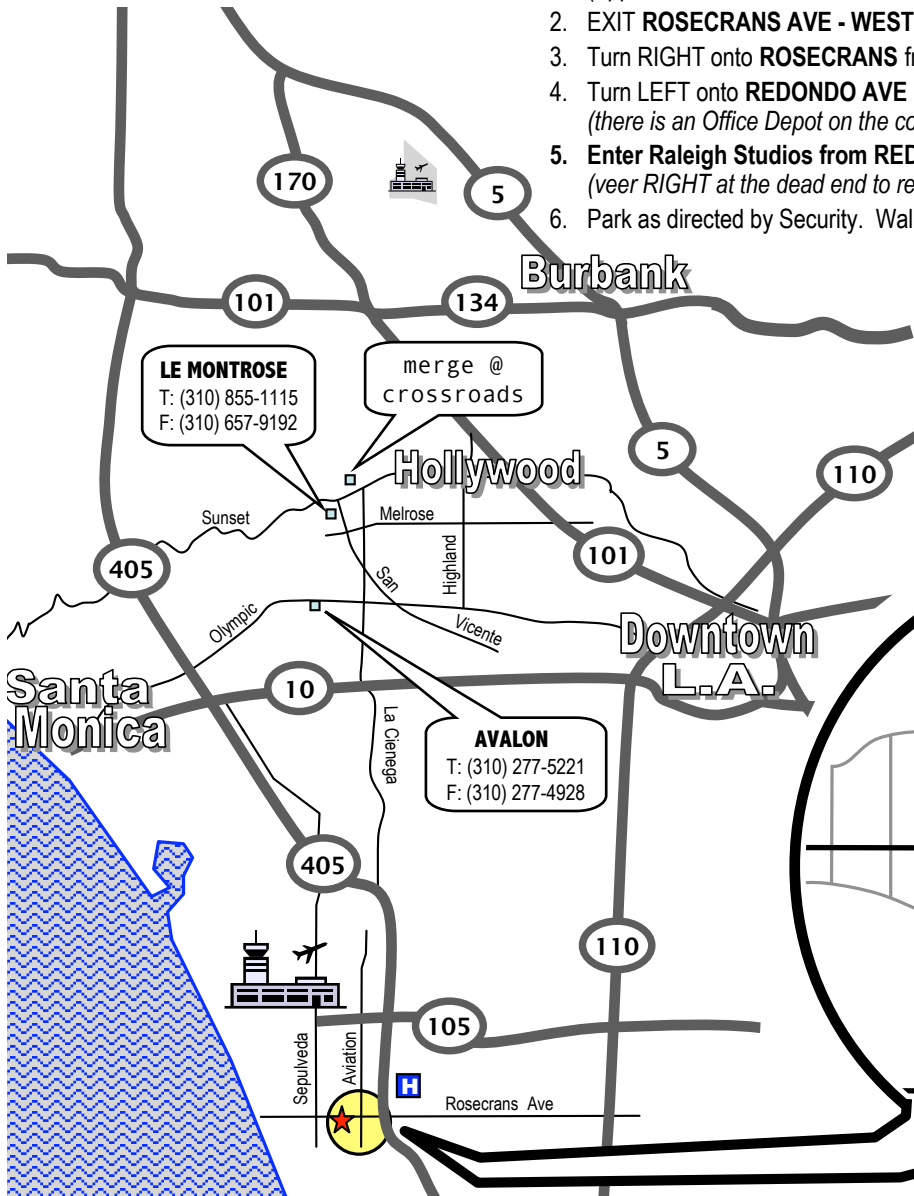

1. Turn RIGHT onto OLYMPIC BLVD from hotel and continue east approximately 1.2 miles
2. Turn RIGHT onto LA CIENEGA BLVD and continue 6.6 miles south to the 405 FWY
3. MERGE onto the 405 FWY SOUTH and follow directions From WEST L.A. / WEST VALLEY

Raleigh Studios Manhattan Beach - STAGE 16

1600 Rosecrans Ave, Manhattan Beach, CA 90266

Thomas Guide p. 732, J-4

From BURBANK / HOLLYWOOD

BURBANK: Take the 5 FWY South to the 110 FWY

HOLLYWOOD: Take the 101 FWY South to the 110 FWY

1. Take to the 110 FWY South towards L.A.
  Travel approx. 12 miles
2. Transition to the 105 FWY West towards LAX
3. Take the 405 FWY South towards Long Beach
4. EXIT ROSECRANS AVE - WEST
5. Turn RIGHT onto ROSECRANS from offramp
6. Turn LEFT onto REDONDO AVE
  (there is an Office Depot on the corner)
7. Enter Raleigh Studios from REDONDO
  (veer RIGHT at the dead end to reach guard gate)
8. Park as directed by Security. Walk to Stage 16.

From WEST L.A. / WEST VALLEY

1. Take the 405 FWY South to ROSECRANS
  (Approx. 2 miles south of 105 FWY)
2. EXIT ROSECRANS AVE - WEST
3. Turn RIGHT onto ROSECRANS from offramp
4. Turn LEFT onto REDONDO AVE
  (there is an Office Depot on the corner)
5. Enter Raleigh Studios from REDONDO
  (veer RIGHT at the dead end to reach guard gate)
6. Park as directed by Security. Walk to Stage 16.

CONTACTS:

PM: Rich Payne
310 666 2337

Coord: Ian Miller
818 438 7406

H NEARBY HOSPITAL
LA Metropolitan Med Ctr
13300 Hawthorne Blvd
Hawthorne, CA 90250
Phone: (310) 679-3321

ENTRANCE:
Off Redondo Ave
See DETAIL MAP