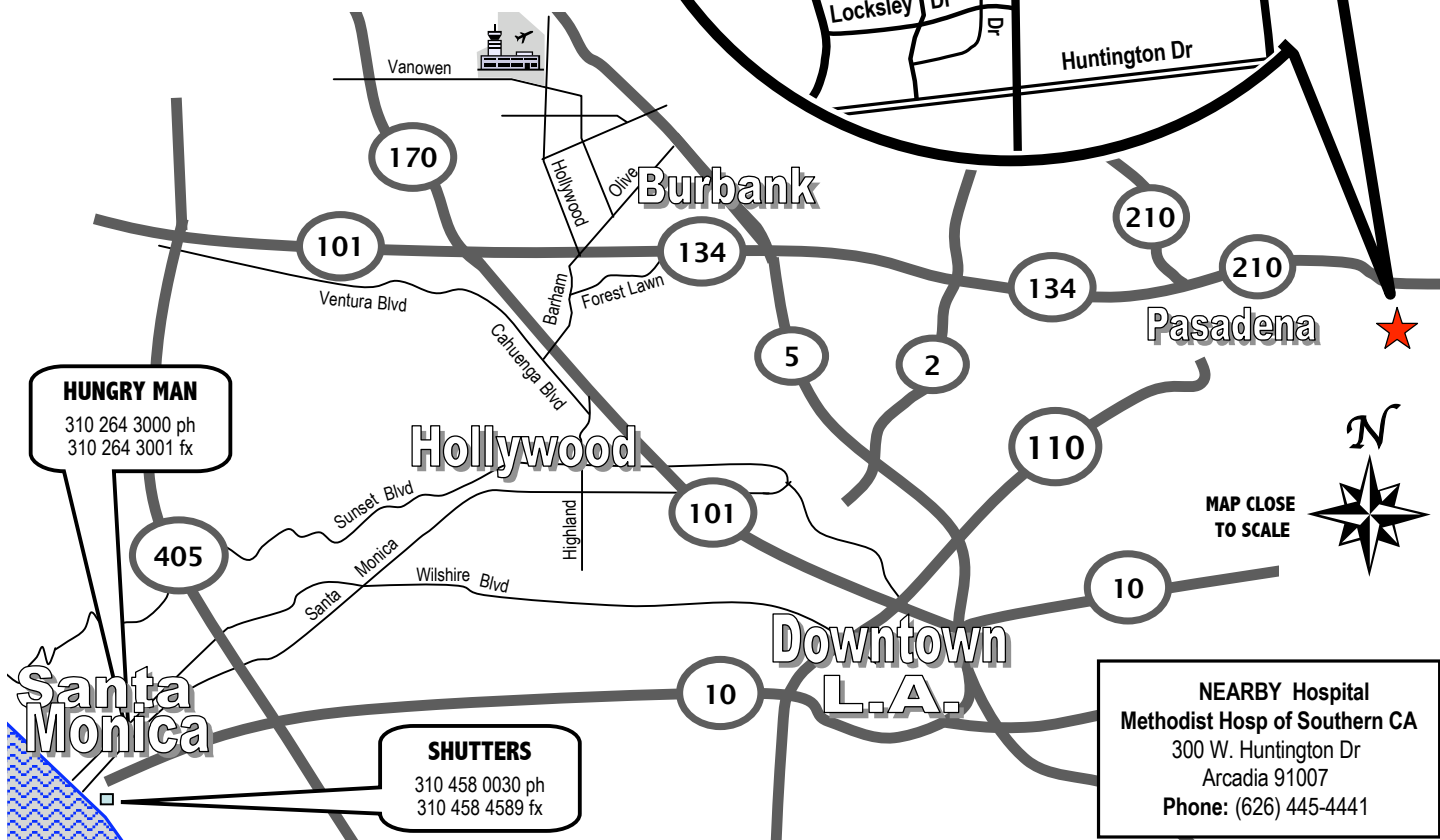

From THE VALLEY

1. 101 Ventura FWY East
2. 134 FWY East
3. 134 FWY turns into the 210 FWY East
4. EXIT ROSEMEAD BLVD
5. RIGHT onto ROSEMEAD BLVD
6. LEFT onto CALIFORNIA BLVD
7. RIGHT into parking @ church

From WEST L.A. / SANTA MONICA

1. 10 FWY East towards downtown L.A.
2. Merge onto 110 FWY North towards Pasadena
3. 5 FWY North towards Sacramento
4. Take the 2 FWY North
5. Take the 134 FWY East
6. 134 FWY turns into the 210 FWY East
7. EXIT ROSEMEAD BLVD
8. RIGHT onto ROSEMEAD BLVD
9. LEFT onto CALIFORNIA BLVD
10. RIGHT into parking @ church

From SHUTTERS

1 Pico Blvd, Santa Monica 90401

1. Take PICO BLVD east from hotel
2. Turn LEFT onto 4th ST
3. Turn RIGHT onto 10 FWY East / Olympic Blvd ramp
4. Bear LEFT to 10 FWY East & follow directions above **From WEST L.A. / SANTA MONICA**

SHOOT: Fri, October 22, 2004

CREW PARKING: Michillinda Presb Church
700 S. Rosemead - Enter off California

LOCATION: 3544 Lombardy St
Thom. Guide - pg 566 / H-6

WORKING TRUCKS

1. Take ROSEMEAD BLVD south from 210 FWY
2. Turn RIGHT onto LOCKSLEY DR
3. Turn RIGHT onto MADRE ST
4. RIGHT onto LOMBARDY RD & park as directed

Contacts:

Locations: Mark Zekanis 805 512 4161
PM: Cindi Spetrino 661 312 6484
Coord: Terry Gallagher 310 383 8929

NEARBY Hospital
Methodist Hosp of Southern CA
300 W. Huntington Dr
Arcadia 91007
Phone: (626) 445-4441