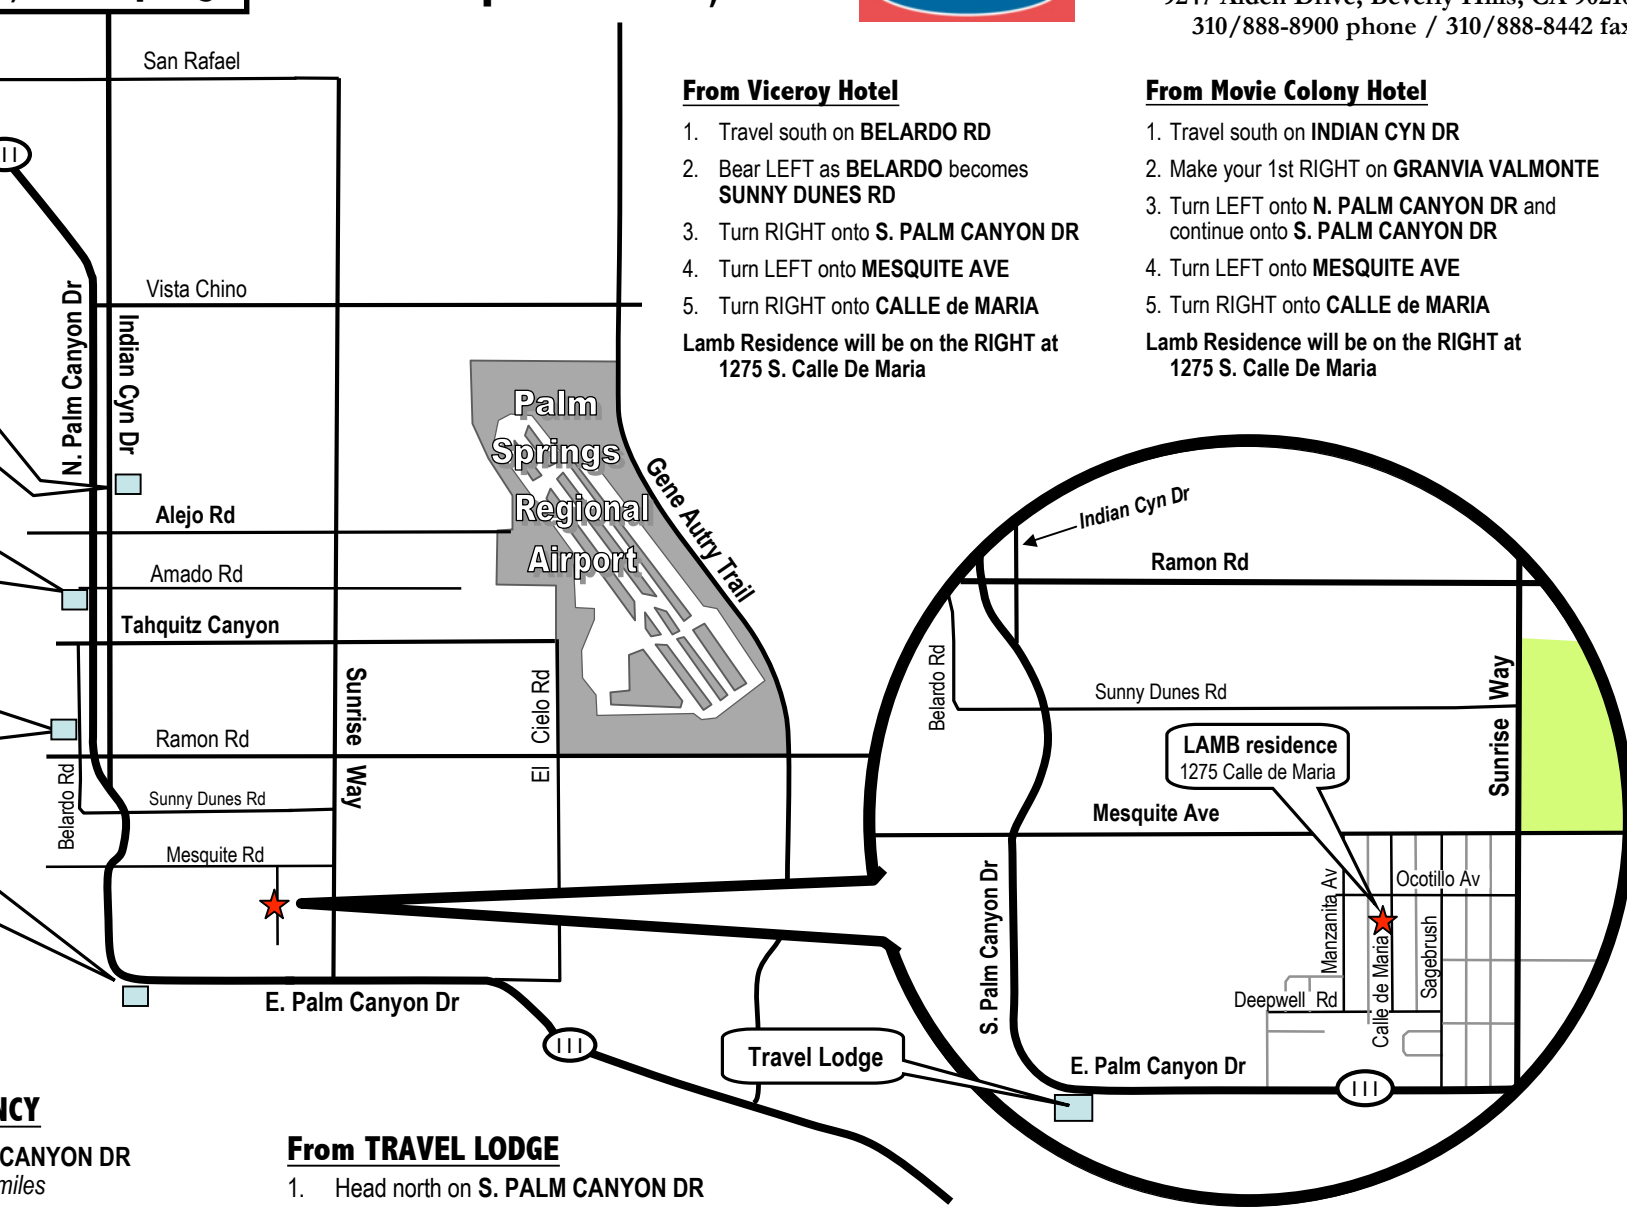

SHOOT: April 18 & 19, 2004

V I L L A I N S

9247 Alden Drive, Beverly Hills, CA 90210
310/888-8900 phone / 310/888-8442 fax

MAP CLOSE TO SCALE

Movie Colony Hotel
726 N. Indian Canyon Dr.
Palm Springs, CA 92262
760/320-6340 ph
760/320-1640 fax

Hyatt Regency Suites
285 N. Palm Canyon Dr.
Palm Springs, CA 92262
760/322-9000 ph
760/322-6009 fax

Viceroy Hotel
415 South Belardo Road
Palm Springs, CA 92262
760/320-4117 ph
760/323-3303 fax

Travel Lodge
333 E. Palm Canyon Dr.
Palm Springs, CA 92264
760/327-1211 ph
760/320-4672 fax

1. **From Viceroy Hotel**
1. Travel south on **BELARDO RD**
  2. Bear **LEFT** as **BELARDO** becomes **SUNNY DUNES RD**
  3. Turn **RIGHT** onto **S. PALM CANYON DR**
  4. Turn **LEFT** onto **MESQUITE AVE**
  5. Turn **RIGHT** onto **CALLE de MARIA**
3. Lamb Residence will be on the **RIGHT** at 1275 S. Calle De Maria

1. **From Movie Colony Hotel**
1. Travel south on **INDIAN CYN DR**
  2. Make your 1st **RIGHT** on **GRANVIA VALMONTE**
  3. Turn **LEFT** onto **N. PALM CANYON DR** and continue onto **S. PALM CANYON DR**
  4. Turn **LEFT** onto **MESQUITE AVE**
  5. Turn **RIGHT** onto **CALLE de MARIA**
3. Lamb Residence will be on the **RIGHT** at 1275 S. Calle De Maria

1. **From HYATT REGENCY**
1. Head south on **PALM CANYON DR** for approximately 1.2 miles
  2. Turn **LEFT** onto **MESQUITE AVE**
  3. Turn **RIGHT** onto **CALLE de MARIA**
3. Lamb Residence will be on the **RIGHT** at 1275 S. Calle De Maria

1. **From TRAVEL LODGE**
1. Head north on **S. PALM CANYON DR**
  2. Turn **RIGHT** onto **MESQUITE AVE**
  3. Turn **RIGHT** onto **CALLE de MARIA**
3. Lamb Residence will be on the **RIGHT** at 1275 S. Calle De Maria

CONTACTS
Prod Super: **Sandrine Lima** (310) 259-2529 / (310) 467-2464
Asst Prod Super: **Mike Garcia** (310) 435-1115 / (310) 717-8770
Location Manager: **Robert Mendel** (213) 591 0510