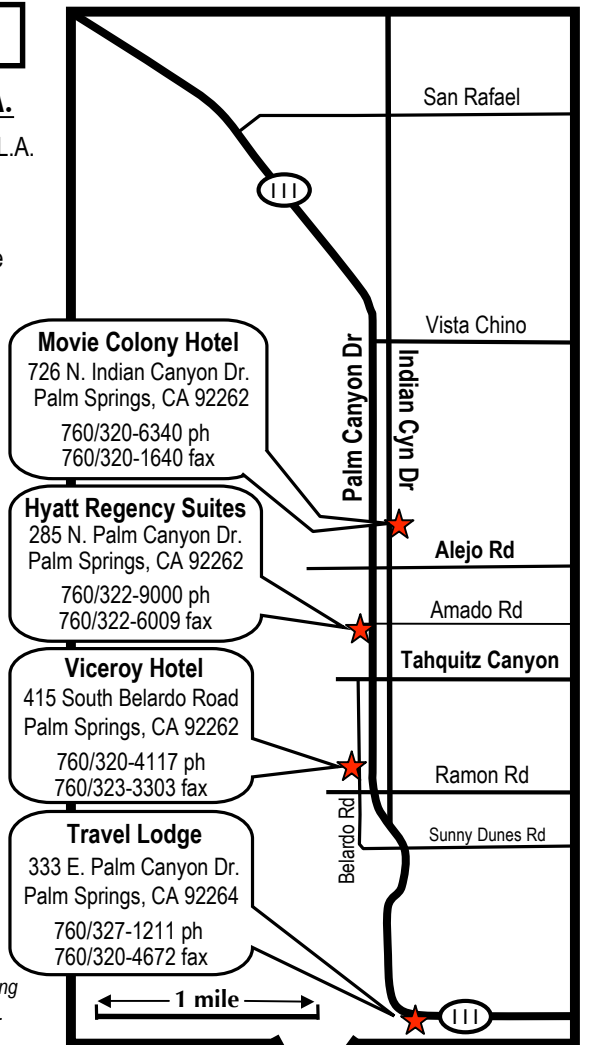

AGENCY: Viceroy Hotel

1. **HWY 111** becomes **Palm Cyn Dr** which is a one way street.
2. Continue SOUTH on **HWY 111 / Palm Canyon Drive**
3. Turn RIGHT onto **TAHQUITZ CANYON**
4. Make your 1st LEFT on **BELARDO RD**
5. The **VICEROY** is 2 1/2 blocks down on the RIGHT @ **415 S. Belardo Rd**

DIRECTOR: Movie Colony Hotel

1. **HWY 111** becomes **Palm Cyn Dr** which is a one way street.
2. Continue SOUTH on **HWY 111 / Palm Canyon Drive**
3. Turn LEFT onto **ALEJO RD**
4. Make your 1st LEFT on **INDIAN CYN DR**
5. The **MOVIE COLONY** will be on your RIGHT at **726 N. Indian Canyon Dr** just north of Via Altamira

CREW/TALENT: Hyatt Regency

1. **HWY 111** becomes **Palm Cyn Dr** which is a one way street.
2. Continue SOUTH on **HWY 111 / Palm Canyon Drive**
3. The **HYATT REGENCY SUITES** will be on your RIGHT at **285 N. Palm Cyn Dr**

CREW: Travel Lodge

1. **HWY 111** becomes **Palm Cyn Dr** which is a one way street.
2. Continue SOUTH on **HWY 111 / Palm Canyon Drive**. As the road curves to the left, the **TRAVEL LODGE** will be on your RIGHT at **333 E. Palm Cyn Dr**

TRUCK PARKING @ Hyatt Regency

From **Palm Cyn Dr** turn RIGHT onto **AMADO** just before the hotel and LEFT onto **BELARDO**. Park along the fence behind the hotel or in the loading dock area.

CONTACTS
Prod Super: **Sandrine Lima** (310) 259-2529 / (310) 467-2464
Asst Prod Super: **Mike Garcia** (310) 435-1115 / (310) 717-8770
Location Manager: **Robert Mendel** (213) 591 0510