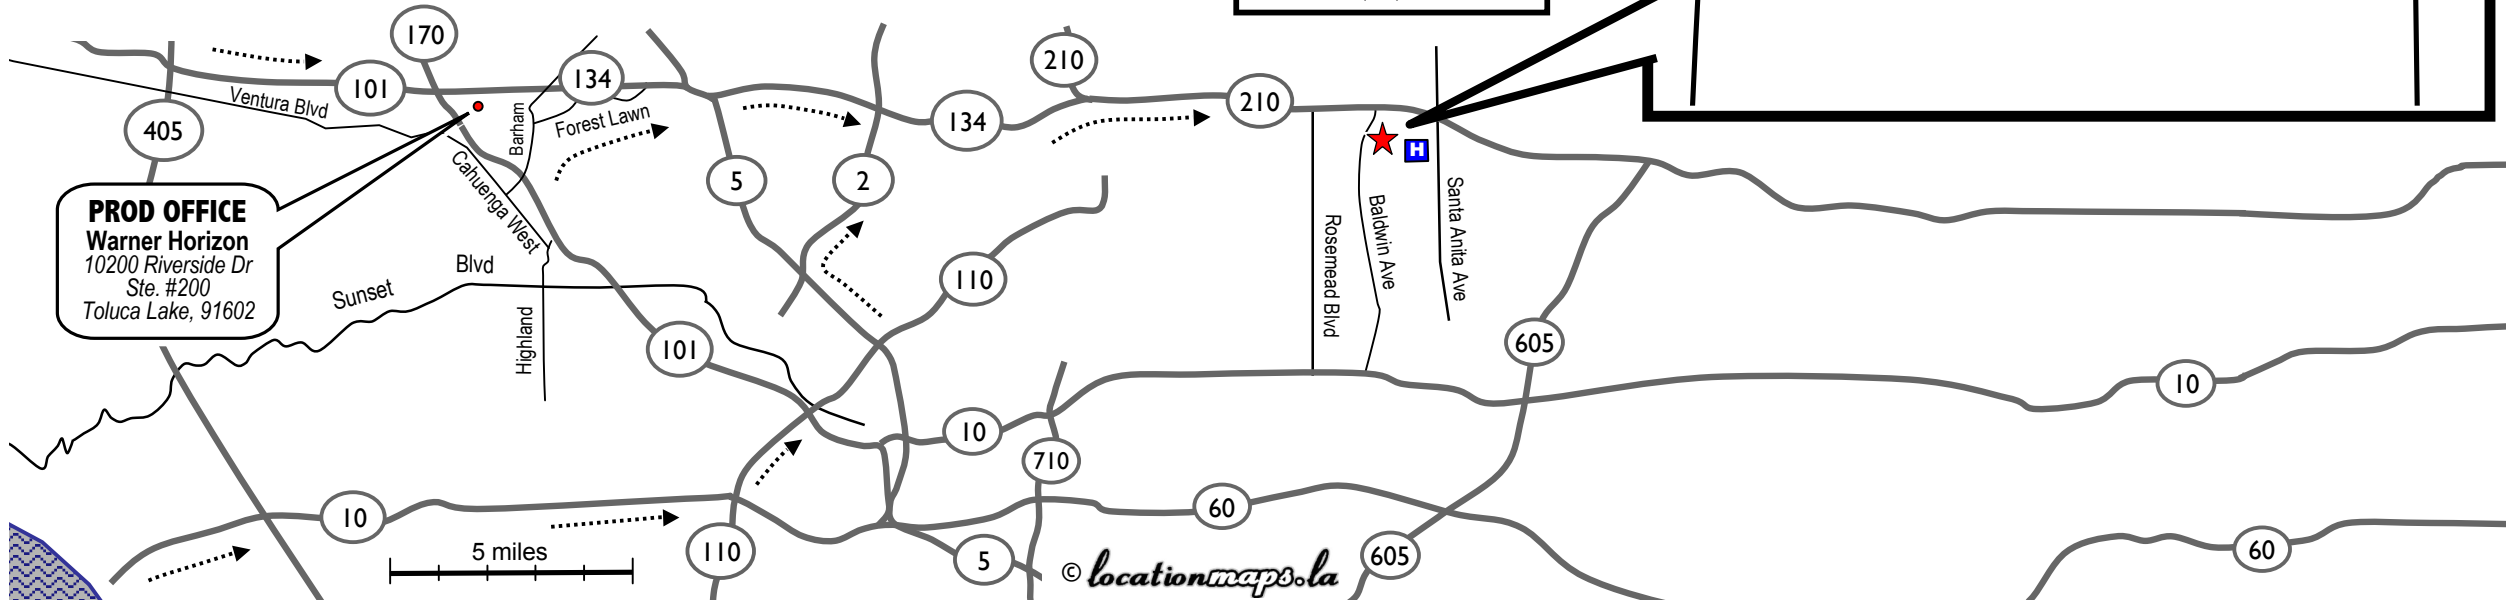

DIRECTIONS TO ARCADIA

1. Follow 210 FWY East to BALDWIN AVE
2. EXIT BALDWIN AVE in Arcadia
3. From Offramp, turn RIGHT onto BALDWIN AVE southbound
4. Turn LEFT into SANTA ANITA PARK via GATE 8 and park in N/W Corner of Parking Lot B, park as directed by security

from HOLLYWOOD

1. Take HIGHLAND AVE northbound towards the Hollywood Bowl and BEAR LEFT at the Bowl to take CAHUENGA BLVD West (do not get on the 101 FWY) - go north 1.3 miles
2. Turn RIGHT onto BARHAM BLVD - go 1.1 miles
3. Turn RIGHT onto FOREST LAWN DR - go 2 miles
4. Turn RIGHT onto 134 FWY East - go 10 miles to the 210 FWY East and follow DIRECTIONS to ARCADIA

from THE VALLEY

1. Take the 101 Ventura FWY South (east)
2. Transition to the 134 FWY East - go 14 miles
3. Continue onto the 210 FWY East
4. Follow DIRECTIONS to ARCADIA

from the WESTSIDE

1. Take the 10 FWY East
2. Towards Downtown, get in LEFT LANE and merge onto the 110 FWY North
3. Stay in LEFT LANE through Tunnel and merge onto the 5 FWY North
4. Merge onto the 2 FWY North
5. Merge onto the 134 FWY East
6. Continue onto the 210 FWY East
7. Follow DIRECTIONS to ARCADIA

CONTACT

Location Manager
Mike Neale
818-371-2300

NEAREST E.R. Hospital
Methodist Hosp of Southern CA
300 W. Huntington Dr, Arcadia 91007
Phone: (626) 445-4441

CREW PARKING
Santa Anita Park
N/W Corner - Lot B
285 W. Huntington Blvd
Arcadia, 91007

PROD OFFICE
Warner Horizon
10200 Riverside Dr
Ste. #200
Toluca Lake, 91602

5 miles

© locationmaps.la