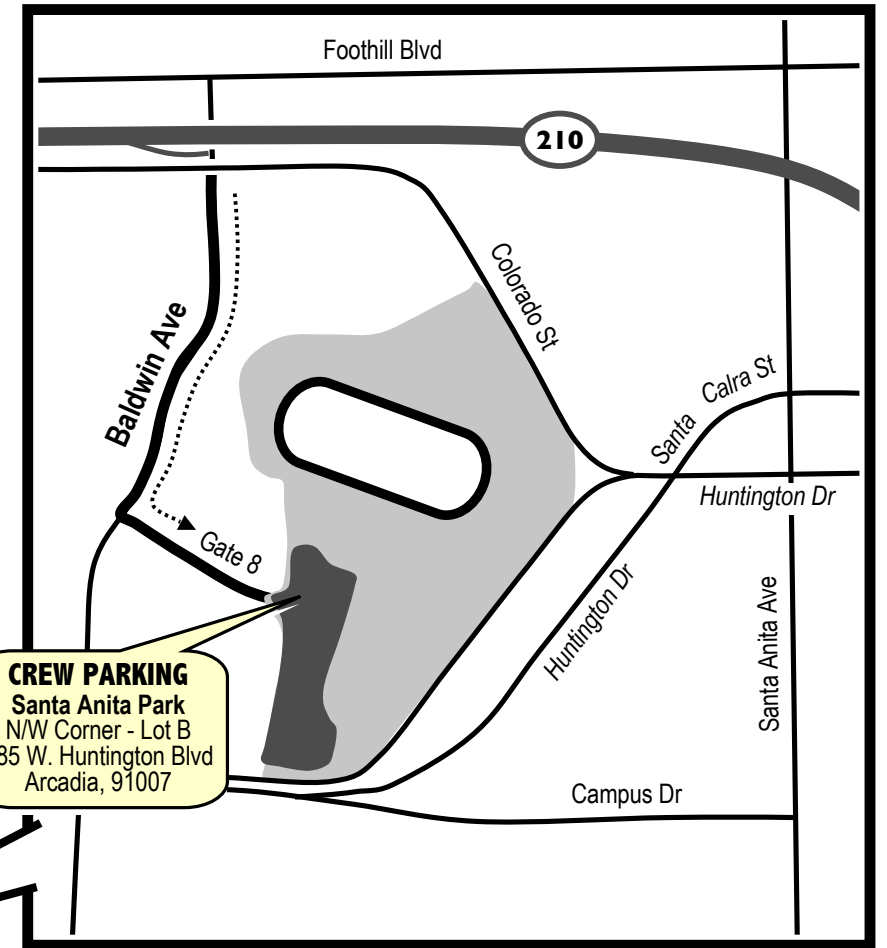

DIRECTIONS TO ARCADIA

1. Follow 210 FWY East to BALDWIN AVE
2. EXIT BALDWIN AVE in Arcadia
3. From Offramp, turn RIGHT onto BALDWIN AVE southbound
4. Turn LEFT into SANTA ANITA PARK via GATE 8 and park in N/W Corner of Parking Lot B, park as directed by security

from HOLLYWOOD

1. Take HIGHLAND AVE northbound towards the Hollywood Bowl and BEAR LEFT at the Bowl to take CAHUENGA BLVD West (do not get on the 101 FWY) - go north 1.3 miles
2. Turn RIGHT onto BARHAM BLVD - go 1.1 miles
3. Turn RIGHT onto FOREST LAWN DR - go 2 miles
4. Turn RIGHT onto 134 FWY East - go 10 miles to the 210 FWY East and follow DIRECTIONS to ARCADIA

from THE VALLEY

1. Take the 101 Ventura FWY South (east)
2. Transition to the 134 FWY East - go 14 miles
3. Continue onto the 210 FWY East
4. Follow DIRECTIONS to ARCADIA

from the WESTSIDE

1. Take the 10 FWY East
2. Towards Downtown, get in LEFT LANE and merge onto the 110 FWY North
3. Stay in LEFT LANE through Tunnel and merge onto the 5 FWY North
4. Merge onto the 2 FWY North
5. Merge onto the 134 FWY East
6. Continue onto the 210 FWY East
7. Follow DIRECTIONS to ARCADIA

CONTACT

Location Manager
Mike Neale
818-371-2300

NEAREST E.R. Hospital
Methodist Hosp of Southern CA
300 W. Huntington Dr, Arcadia 91007
Phone: (626) 445-4441

CREW PARKING
Santa Anita Park
N/W Corner - Lot B
285 W. Huntington Blvd
Arcadia, 91007

PROD OFFICE
Warner Horizon
10200 Riverside Dr
Ste. #200
Toluca Lake, 91602

5 miles

© locationmaps.la