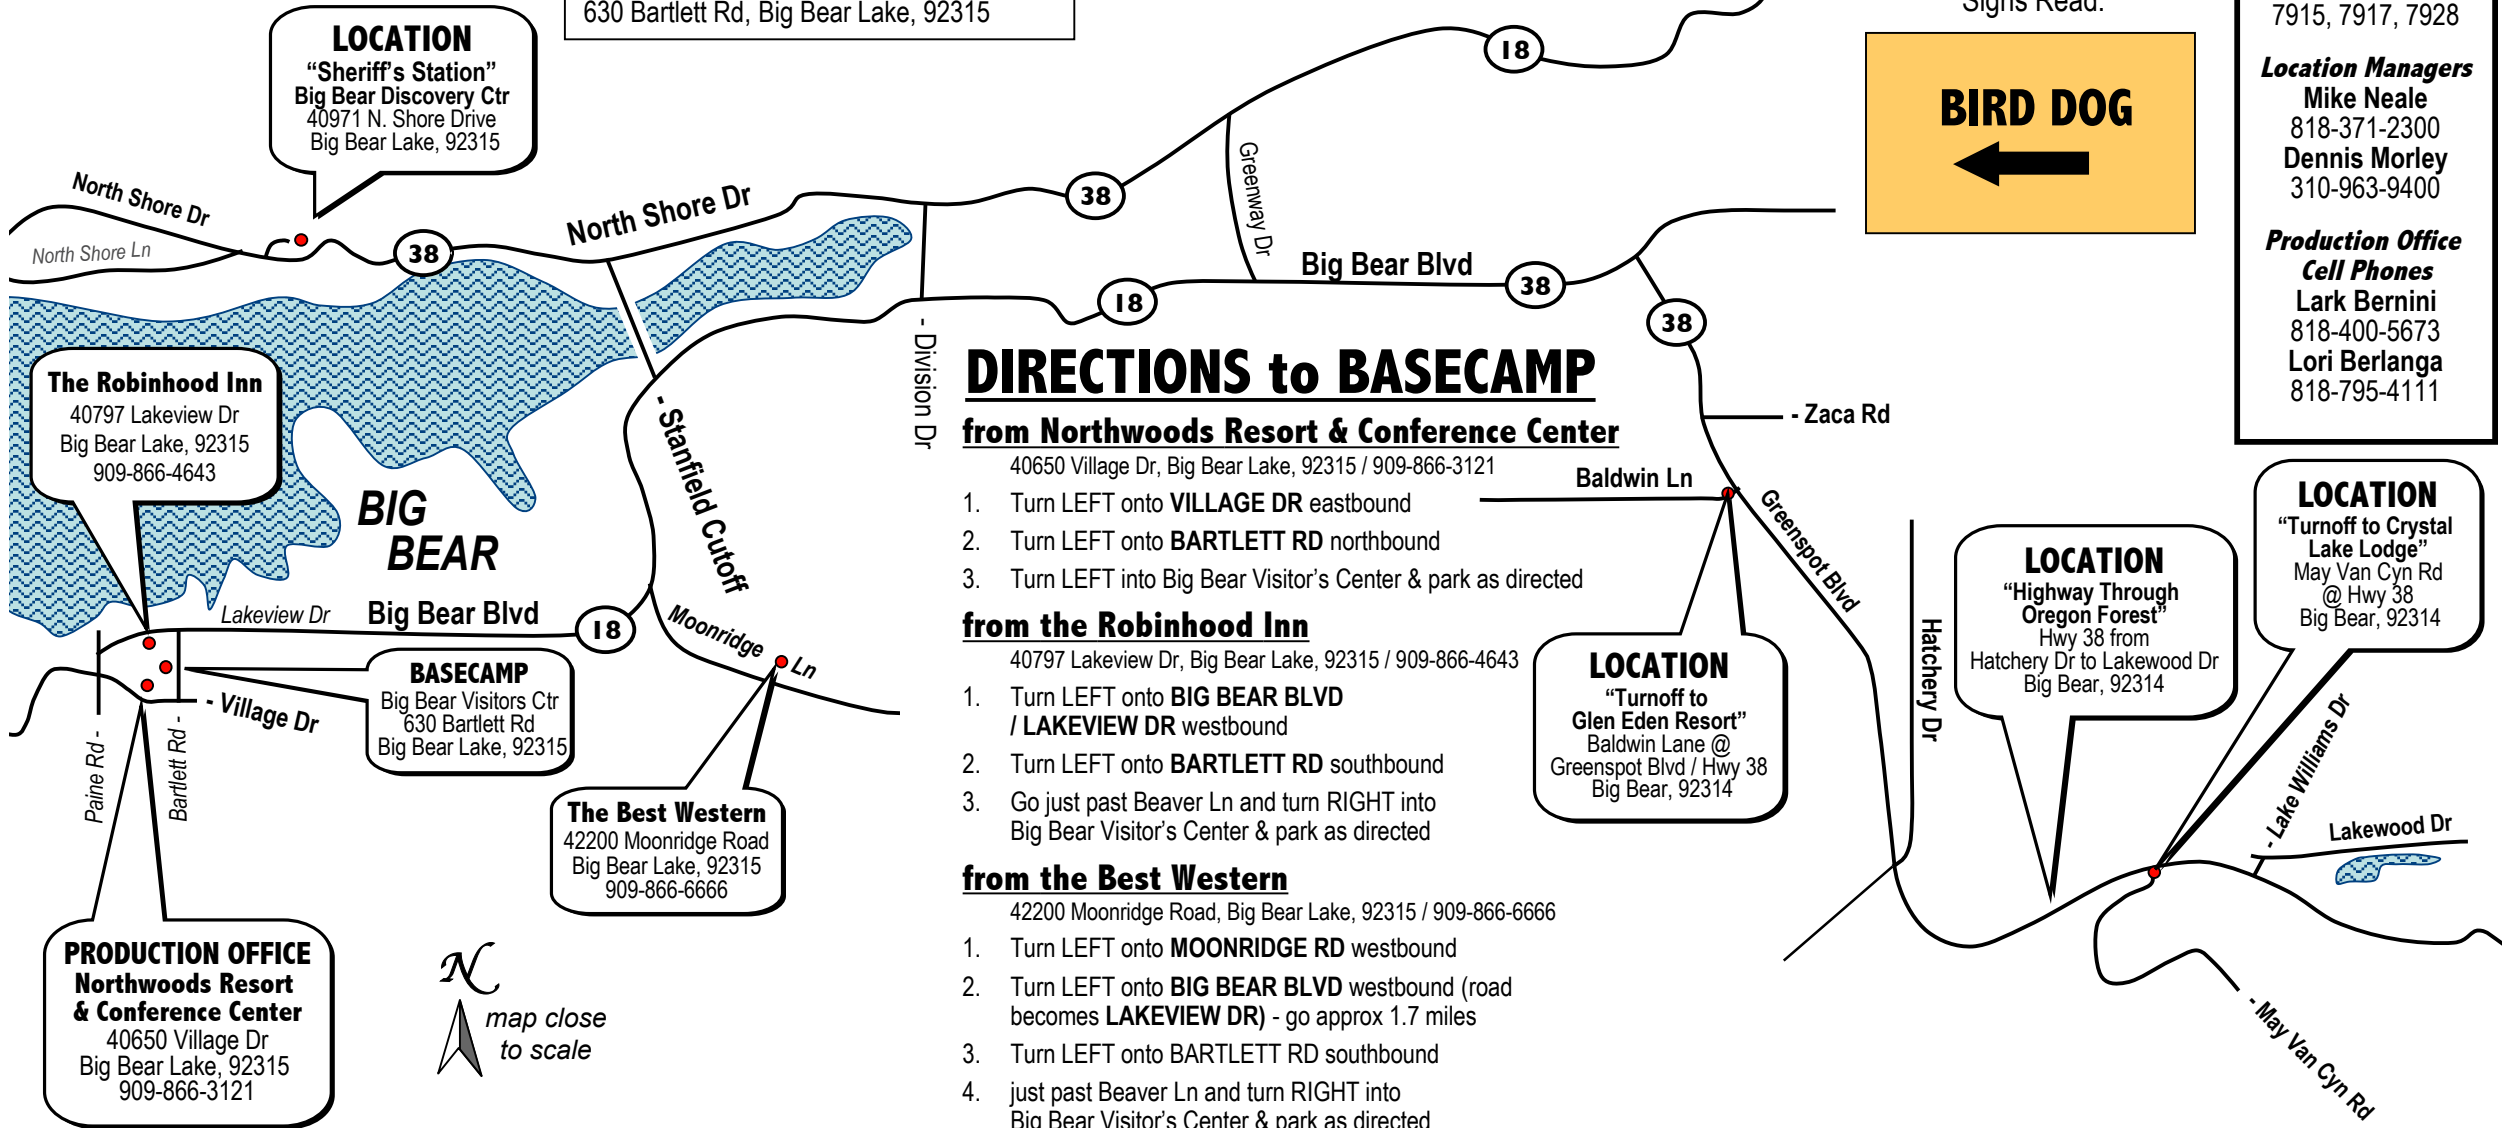

BIRD DOG

Warner Horizon / TNT

Map for Splinter Unit

DAY #4 / Thurs, Dec 16th, 2010

SET: Ext. "Turnoff to Glen Eden Resort"
LOCATION: Baldwin Lane
@ Hwy 38 / Greenspot Blvd, Big Bear, 92314

SET: Ext. "Sheriff's Station"
LOCATION: Big Bear Discovery Ctr
40971 N. Shore Drive, Big Bear Lake, 92315

BASECAMP: Big Bear Visitors Ctr
630 Bartlett Rd, Big Bear Lake, 92315

SET: Ext. "Hwy Through Oregon Forest"
LOCATION: Hwy 38
From Hatchery Dr & Lakewood Dr, Big Bear, 92314

SET: Ext. "Turnoff to Crystal Lake Lodge"
LOCATION: May Van Cyn Rd
@ Hwy 38, Big Bear, 92314

H NEARBY HOSPITALS:
St. Bernardine Medical Center
2101 N. Waterman Ave, San Bernardino
(909) 883-8711

Mountains Community Hospital
29101 Hospital Rd, Lake Arrowhead
(909) 336 3651

CONTACT INFO

Production Office
Northwoods Resort
40650 Village Dr
Big Bear Lake, 92315
909-866-3121 dial "2"
extensions
7915, 7917, 7928

Location Managers
Mike Neale
818-371-2300
Dennis Morley
310-963-9400

Production Office
Cell Phones
Lark Bernini
818-400-5673
Lori Berlanga
818-795-4111

DIRECTIONS to BASECAMP

from Northwoods Resort & Conference Center

40650 Village Dr, Big Bear Lake, 92315 / 909-866-3121

1. Turn LEFT onto VILLAGE DR eastbound
2. Turn LEFT onto BARTLETT RD northbound
3. Turn LEFT into Big Bear Visitor's Center & park as directed

from the Robinhood Inn

40797 Lakeview Dr, Big Bear Lake, 92315 / 909-866-4643

1. Turn LEFT onto BIG BEAR BLVD / LAKEVIEW DR westbound
2. Turn LEFT onto BARTLETT RD southbound
3. Go just past Beaver Ln and turn RIGHT into Big Bear Visitor's Center & park as directed

from the Best Western

42200 Moonridge Road, Big Bear Lake, 92315 / 909-866-6666

1. Turn LEFT onto MOONRIDGE RD westbound
2. Turn LEFT onto BIG BEAR BLVD westbound (road becomes LAKEVIEW DR) - go approx 1.7 miles
3. Turn LEFT onto BARTLETT RD southbound
4. just past Beaver Ln and turn RIGHT into Big Bear Visitor's Center & park as directed

Signs Read: