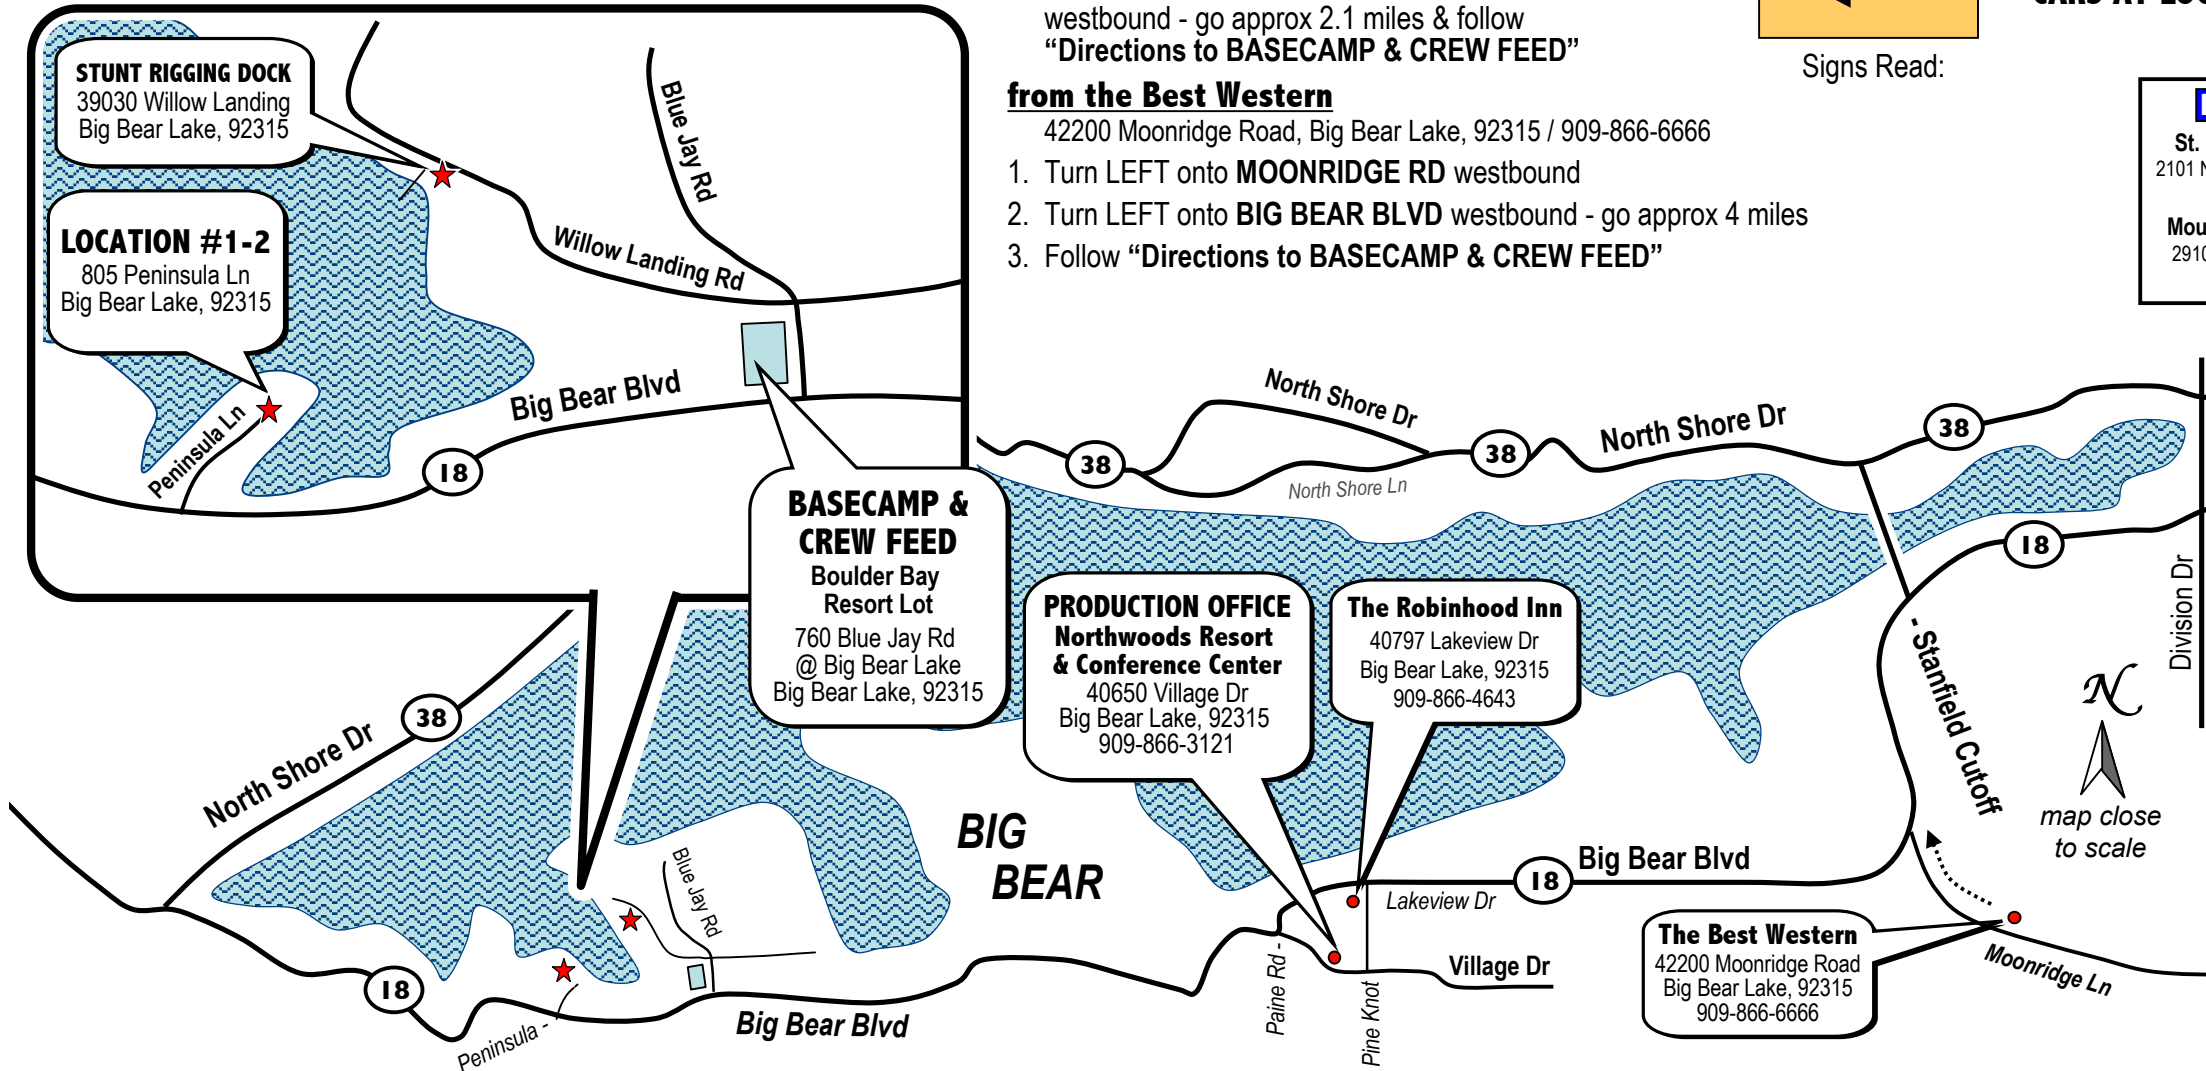

BIRD DOG

Warner Horizon / TNT

DAY #1 / Thurs, Dec 9th, 2010

BASECAMP & CREW FEED

Boulder Bay Resort Lot

760 Blue Jay Rd @ Big Bear Lake
Big Bear Lake, 92315

LOCATION #1-2

Set: Lodge Dock

Set: Karmen & Billy's Room

805 Peninsula Ln
Big Bear Lake, 92315

STUNT RIGGING DOCK

39030 Willow Landing
Big Bear Lake, 92315

from Northwoods Resort & Conference Center

40650 Village Dr, Big Bear Lake, 92315 / 909-866-3121

1. Turn RIGHT onto VILLAGE DR westbound
2. Continue STRAIGHT onto BIG BEAR BLVD westbound - go approx 2 miles
3. Follow "Directions to BASECAMP & CREW FEED"

from the Robinhood Inn

40797 Lakeview Dr, Big Bear Lake, 92315 / 909-866-4643

1. Turn LEFT onto BIG BEAR BLVD / LAKEVIEW DR westbound - go approx 2.1 miles & follow "Directions to BASECAMP & CREW FEED"

from the Best Western

42200 Moonridge Road, Big Bear Lake, 92315 / 909-866-6666

1. Turn LEFT onto MOONRIDGE RD westbound
2. Turn LEFT onto BIG BEAR BLVD westbound - go approx 4 miles
3. Follow "Directions to BASECAMP & CREW FEED"

Directions to BASECAMP & CREW FEED

1. Take BIG BEAR BLVD / HWY 18 westbound
2. Turn RIGHT onto BLUE JAY RD northbound
3. Turn LEFT into the Boulder Bay Resort Parking Lot & park as directed

Signs Read:

NOTE: NO PERSONAL CARS AT LOCATION

NEARBY HOSPITALS:

St. Bernardine Medical Center
2101 N. Waterman Ave, San Bernardino
(909) 883-8711

Mountains Community Hospital
29101 Hospital Rd, Lake Arrowhead
(909) 336 3651

CONTACT INFO

Production Office
Northwoods Resort
40650 Village Dr
Big Bear Lake, 92315
909-866-3121 dial "2"
extensions
7915, 7917, 7928

Location Managers
Mike Neale
818-371-2300
Dennis Morley
310-963-9400

Production Office Cell Phones
Lark Bernini
818-400-5673
Lori Berlanga
818-795-4111