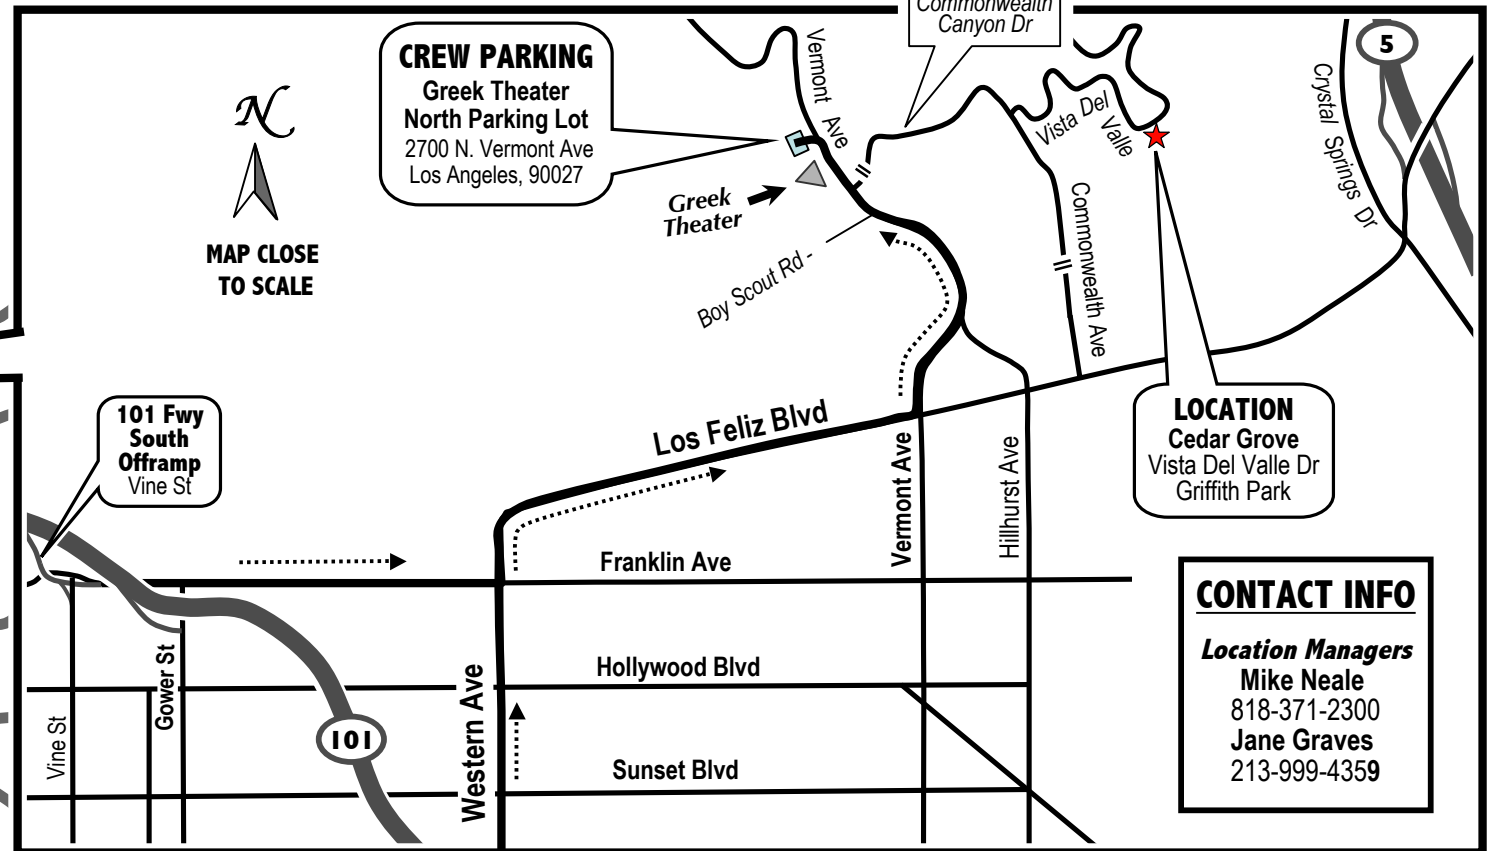

2700 N. Vermont Ave, L.A., 90027

North Parking Lot

from Production Office

Warner Horizon RT Mileage = 16.2 miles
10200 Riverside Dr. Ste. #200, Toluca Lake, 91602

- Turn LEFT onto RIVERSIDE DR westbound
- Turn LEFT onto CAHUENGA BLVD southbound
- Turn LEFT onto LANKERSHIM BLVD southbound
- Turn RIGHT onto VENTURA BLVD westbound
- Turn RIGHT onto the 101 FWY South, follow directions, "from the VALLEY, HOLLYWOOD"

from the VALLEY & HOLLYWOOD

1. Take the 101 Hollywood FWY SOUTH
2. EXIT VINE ST
3. Continue straight from the offramp onto FRANKLIN AVE (DO NOT turn right onto VINE ST) and travel east 1 mile
4. Turn LEFT onto WESTERN AVE - WESTERN AVE will bear right and turn into LOS FELIZ BLVD
5. Continue east on LOS FELIZ for about a mile
6. Turn LEFT onto VERMONT AVE and continue north into GRIFFITH PARK
7. Turn LEFT into Parking Lot just North of Greek Theater

from the WESTSIDE

1. Take the 10 FWY EAST towards Los Angeles
2. Take WESTERN AVE / NORMANDIE AVE exit
3. Take the ramp to WESTERN AVE
4. Turn LEFT onto WESTERN from offramp and continue north approximately 5 miles - WESTERN will bear right to become LOS FELIZ after crossing FRANKLIN AVE
5. Continue east on LOS FELIZ for about a mile
6. Turn LEFT onto VERMONT AVE and continue north into GRIFFITH PARK
7. Turn LEFT into Parking Lot just North of Greek Theater

Signs Read:

NEARBY HOSPITAL

Kaiser Permanente Sunset 323-783-4941
4867 Sunset Blvd, Los Angeles CA 90027

CONTACT INFO

Location Managers
Mike Neale
818-371-2300
Jane Graves
213-999-4359