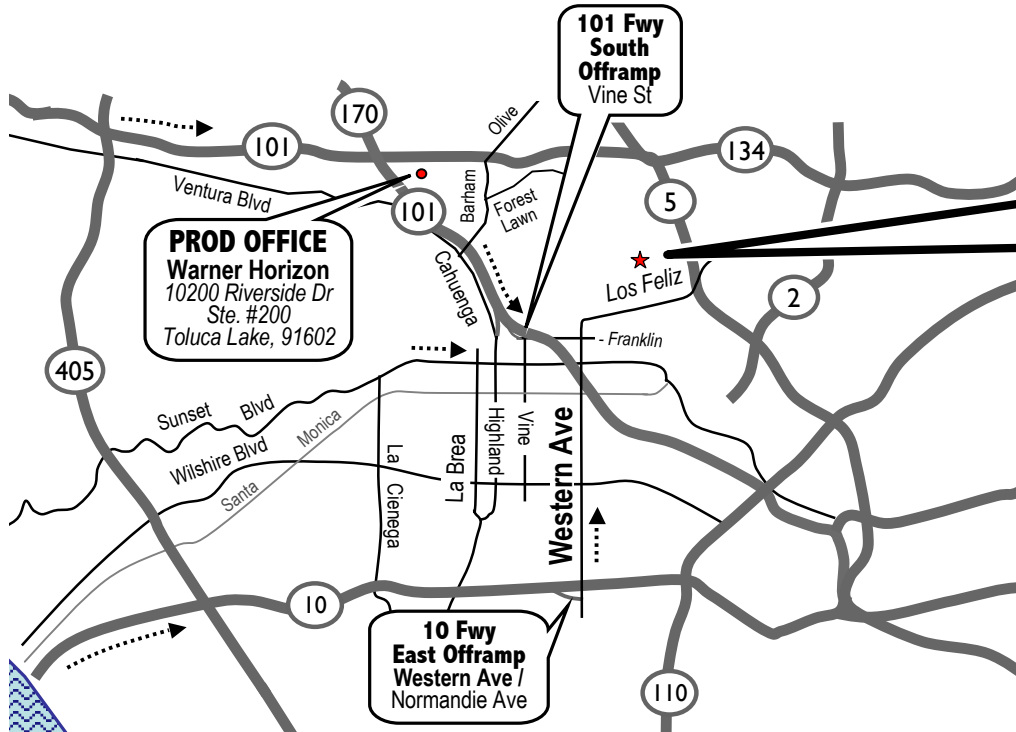

2700 N. Vermont Ave, L.A., 90027

North Parking Lot

from Production Office

Warner Horizon RT Mileage = 16.2 miles
10200 Riverside Dr. Ste. #200, Toluca Lake, 91602

- Turn LEFT onto RIVERSIDE DR westbound
- Turn LEFT onto CAHUENGA BLVD southbound
- Turn LEFT onto LANKERSHIM BLVD southbound
- Turn RIGHT onto VENTURA BLVD westbound
- Turn RIGHT onto the 101 FWY South, follow directions, "from the VALLEY, HOLLYWOOD"

from the VALLEY & HOLLYWOOD

1. Take the 101 Hollywood FWY SOUTH
2. EXIT VINE ST
3. Continue straight from the offramp onto FRANKLIN AVE (DO NOT turn right onto VINE ST) and travel east 1 mile
4. Turn LEFT onto WESTERN AVE - WESTERN AVE will bear right and turn into LOS FELIZ BLVD
5. Continue east on LOS FELIZ for about a mile
6. Turn LEFT onto VERMONT AVE and continue north into GRIFFITH PARK
7. Turn LEFT into Parking Lot just North of Greek Theater

from the WESTSIDE

1. Take the 10 FWY EAST towards Los Angeles
2. Take WESTERN AVE / NORMANDIE AVE exit
3. Take the ramp to WESTERN AVE
4. Turn LEFT onto WESTERN from offramp and continue north approximately 5 miles - WESTERN will bear right to become LOS FELIZ after crossing FRANKLIN AVE
5. Continue east on LOS FELIZ for about a mile
6. Turn LEFT onto VERMONT AVE and continue north into GRIFFITH PARK
7. Turn LEFT into Parking Lot just North of Greek Theater

Signs Read:

NEARBY HOSPITAL

Kaiser Permanente Sunset 323-783-4941
4867 Sunset Blvd, Los Angeles CA 90027

CONTACT INFO

Location Managers
Mike Neale
818-371-2300
Jane Graves
213-999-4359