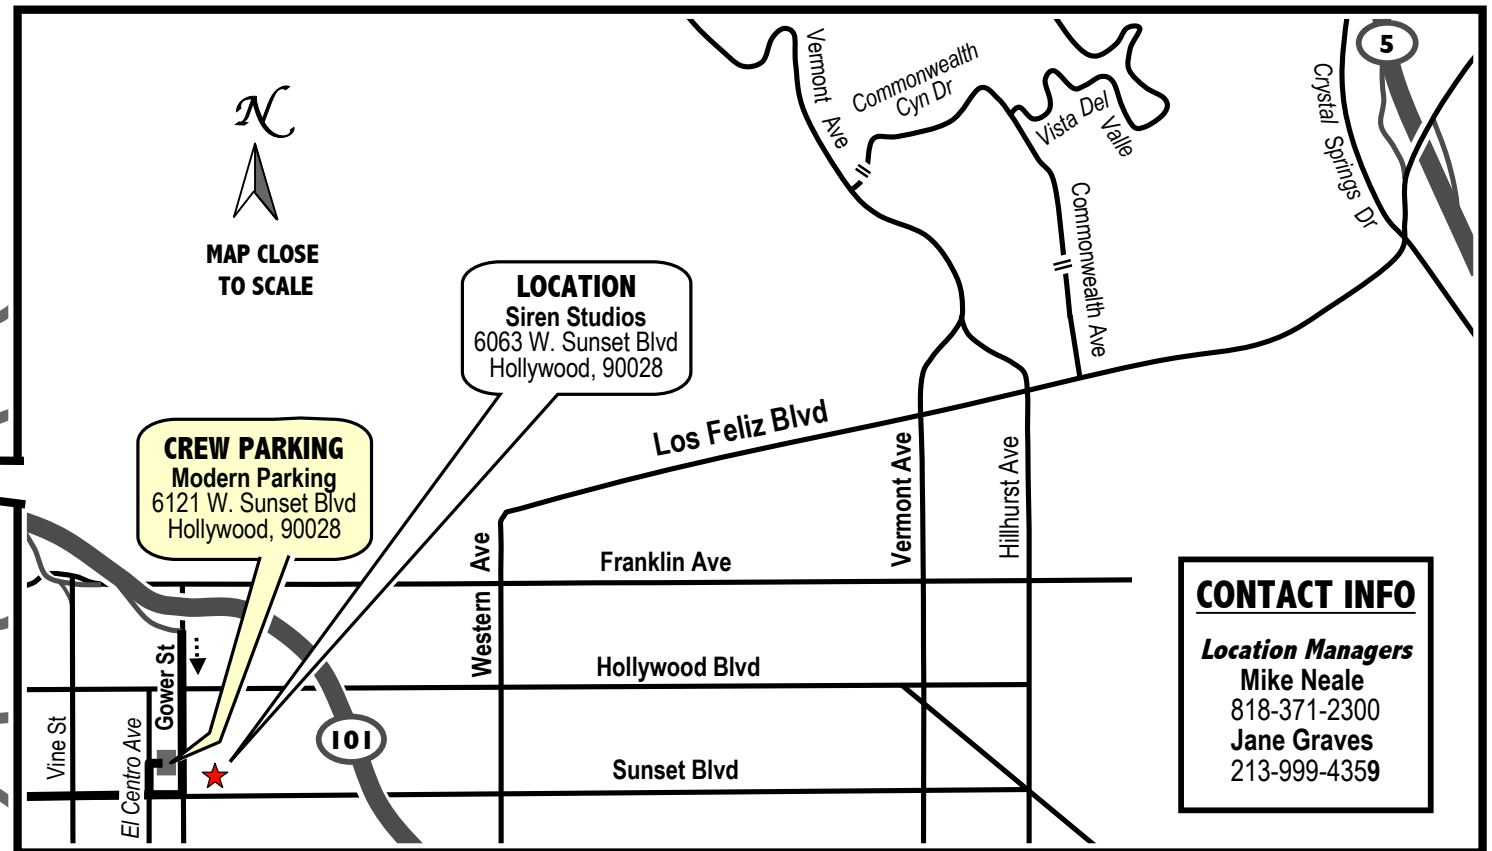

BIRD DOG

Warner Horizon / TNT
DAY #10 / Thurs, Dec 23rd, 2010

SET: Int. "Greenscreen Stage"

LOCATION: Siren Studios

6063 W. Sunset Blvd, Hollywood, 90028

CREW PARKING: Modern Parking

6121 W. Sunset Blvd, Hollywood, 90028

from Production Office

Warner Horizon RT Mileage = 11.6 miles

10200 Riverside Dr. Ste. #200, Toluca Lake, 91602

- Turn LEFT onto RIVERSIDE DR westbound
- Turn LEFT onto CAHUENGA BLVD southbound
- Turn LEFT onto LANKERSHIM BLVD southbound
- Turn RIGHT onto VENTURA BLVD westbound
- Turn RIGHT onto the 101 FWY South, follow directions, "from the VALLEY, HOLLYWOOD"

from the VALLEY & HOLLYWOOD

1. Take the 101 Hollywood FWY SOUTH
2. EXIT GOWER ST, from Offramp, turn RIGHT onto GOWER ST southbound
3. Turn RIGHT onto SUNSET BLVD westbound
4. Turn RIGHT onto EL CENTRO AVE northbound
5. Turn RIGHT into MODERN PARKING & park as directed

from the WESTSIDE

1. Take the 10 FWY EAST towards Los Angeles
2. EXIT LA BREA AVE NORTH (make sure to look for 2nd ramp for NORTH)
3. Offramp leads onto LA BREA AVE northbound (go 5.1 miles)
4. Turn RIGHT onto SUNSET BLVD eastbound
5. Turn LEFT onto EL CENTRO AVE northbound
6. Turn RIGHT into MODERN PARKING & park as directed

Signs Read:

BIRD DOG

NEARBY HOSPITAL

Kaiser Permanente Sunset 323-783-4941
4867 Sunset Blvd, Los Angeles CA 90027

CONTACT INFO

Location Managers
Mike Neale
818-371-2300
Jane Graves
213-999-4359