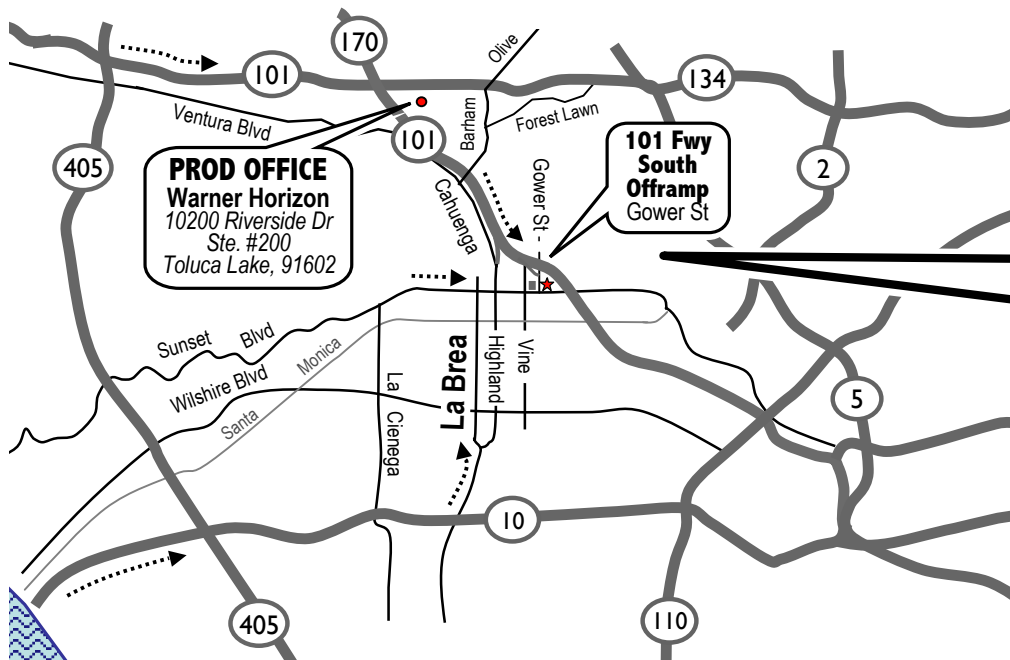

BIRD DOG

Warner Horizon / TNT
DAY #10 / Thurs, Dec 23rd, 2010

SET: Int. "Greenscreen Stage"

LOCATION: Siren Studios

6063 W. Sunset Blvd, Hollywood, 90028

CREW PARKING: Modern Parking

6121 W. Sunset Blvd, Hollywood, 90028

from Production Office

Warner Horizon RT Mileage = 11.6 miles

10200 Riverside Dr. Ste. #200, Toluca Lake, 91602

- Turn LEFT onto RIVERSIDE DR westbound
- Turn LEFT onto CAHUENGA BLVD southbound
- Turn LEFT onto LANKERSHIM BLVD southbound
- Turn RIGHT onto VENTURA BLVD westbound
- Turn RIGHT onto the 101 FWY South, follow directions, "from the VALLEY, HOLLYWOOD"

from the VALLEY & HOLLYWOOD

1. Take the 101 Hollywood FWY SOUTH
2. EXIT GOWER ST, from Offramp, turn RIGHT onto GOWER ST southbound
3. Turn RIGHT onto SUNSET BLVD westbound
4. Turn RIGHT onto EL CENTRO AVE northbound
5. Turn RIGHT into MODERN PARKING & park as directed

from the WESTSIDE

1. Take the 10 FWY EAST towards Los Angeles
2. EXIT LA BREA AVE NORTH (make sure to look for 2nd ramp for NORTH)
3. Offramp leads onto LA BREA AVE northbound (go 5.1 miles)
4. Turn RIGHT onto SUNSET BLVD eastbound
5. Turn LEFT onto EL CENTRO AVE northbound
6. Turn RIGHT into MODERN PARKING & park as directed

Signs Read:

BIRD DOG

NEARBY HOSPITAL

Kaiser Permanente Sunset 323-783-4941
4867 Sunset Blvd, Los Angeles CA 90027

CONTACT INFO

Location Managers
Mike Neale
818-371-2300
Jane Graves
213-999-4359