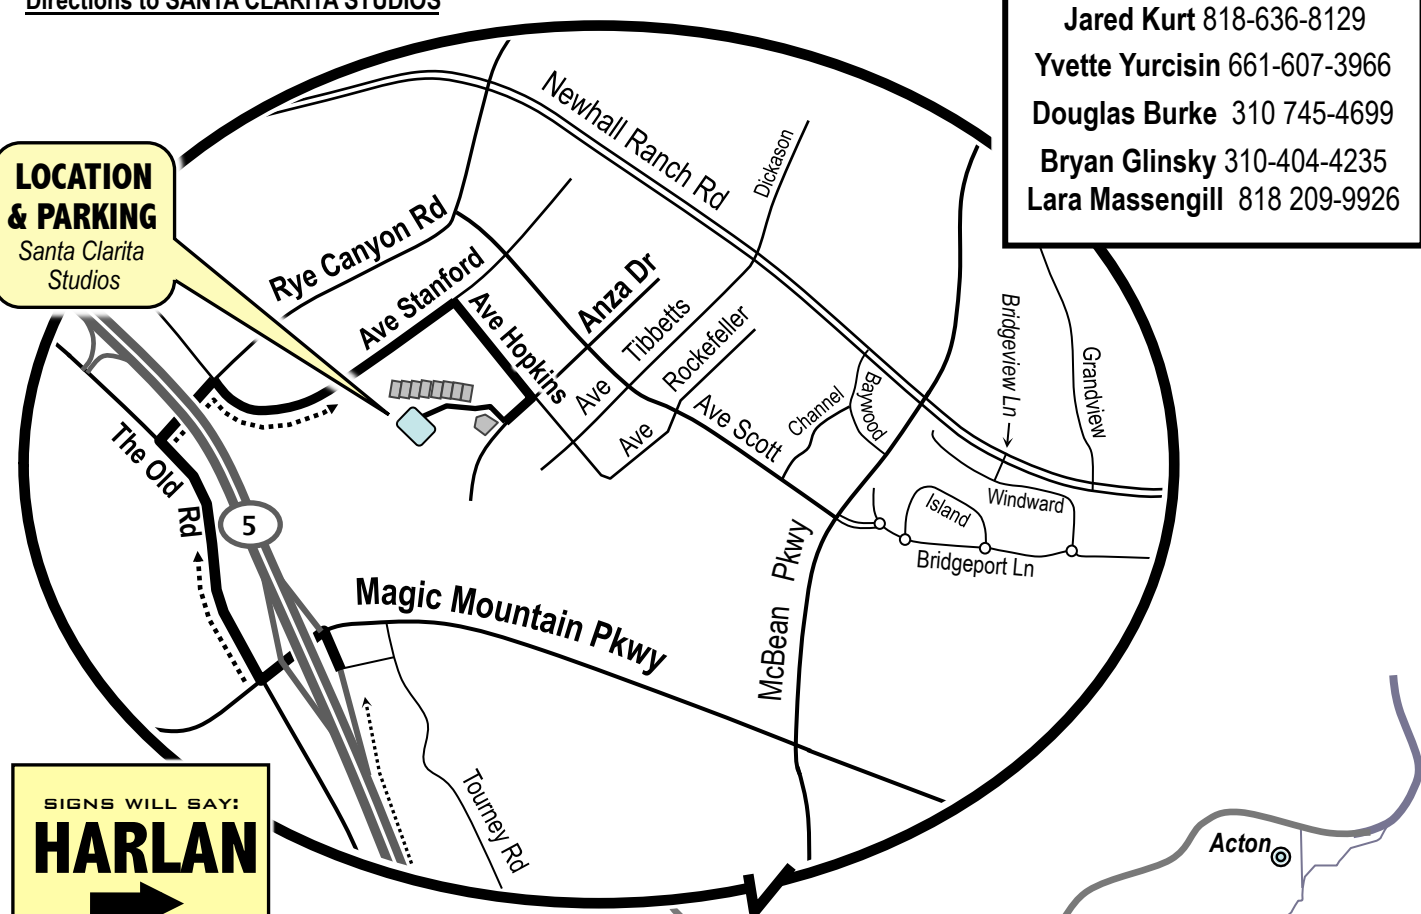

Directions to SANTA CLARITA STUDIOS

1. Take the 5 FWY North to Magic Mountain Pkwy (approximately 7.8 miles north of the 14 FWY)
2. EXIT MAGIC MOUNTAIN PKWY – turn LEFT and pass under the freeway to The OLD ROAD
3. Turn RIGHT (north) onto THE OLD RD - go 0.6 mi
4. Make 1st RIGHT onto RYE CANYON RD
5. Make next RIGHT onto AVE STANFORD - go ¾ mi
6. Turn RIGHT onto AVE HOPKINS & make next RIGHT onto ANZA DR to get to Santa Clarita Studios
7. Turn RIGHT into Santa Clarita Studios and park as directed.

Location Dept:
Jared Kurt 818-636-8129
Yvette Yurcin 661-607-3966
Douglas Burke 310 745-4699
Bryan Glinsky 310-404-4235
Lara Massengill 818 209-9926

LOCATION & PARKING
Santa Clarita Studios