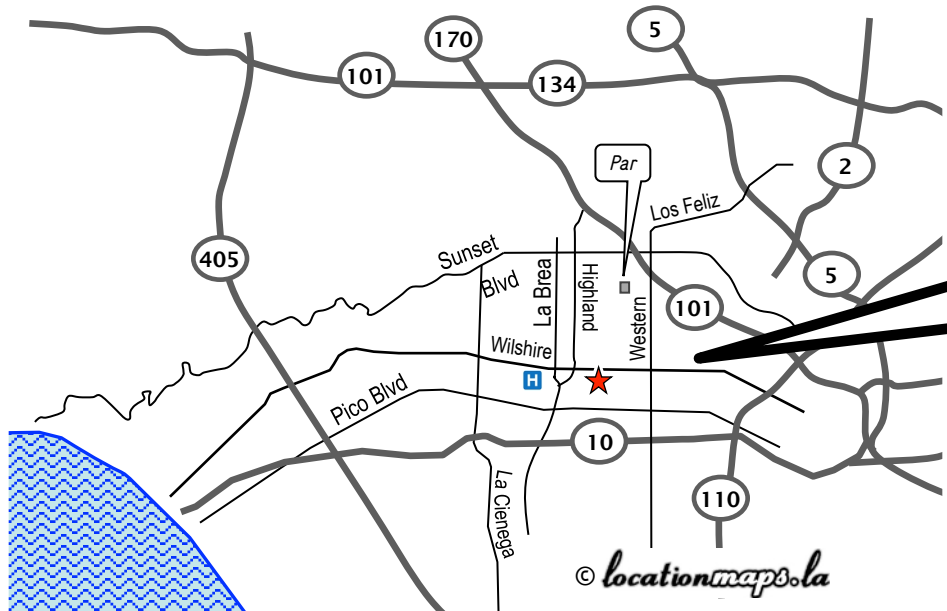

from The Valley / Hollywood

1. Take **101 Hollywood FWY South** towards L.A.
 2. EXIT **VINE ST** - stay in RIGHT LANE on offramp and turn RIGHT onto **VINE ST** heading south
 3. Continue south approx 3 miles to Wilshire Blvd (**VINE ST** will turn into **ROSSMORE AVE** south of Melrose Ave and end into Wilshire Blvd)
 4. Turn LEFT onto **WILSHIRE BLVD** - travel 2 blocks east
 5. Turn RIGHT onto **LUCERNE BLVD** and LEFT into CREW PARKING in Ebell EAST LOT across from the Ebell Theater
- Follow signs and park as directed.
BASECAMP is in lot just north of CREW lot

© locationmaps.la

from West L.A. / Santa Monica

1. Take the **10 FWY East** towards Los Angeles
 2. EXIT **LA BREA AVE - North** - MERGE onto **LA BREA** from offramp - go 2 miles north
 3. Turn RIGHT onto **WILSHIRE BLVD** and go 1.1 miles east
 4. Turn RIGHT onto **LUCERNE BLVD** and LEFT into CREW PARKING in Ebell EAST LOT across from the Ebell Theater
- Follow signs and park as directed.
BASECAMP is in lot just north of CREW lot

BASECAMP: Wilshire United Methodist Church

4350 Wilshire Blvd, Los Angeles 90010

CREW PARKING: Wilshire Ebell - EAST lot across from Wilshire Ebell

760 S. Lucerne Blvd, L.A. 90005 - ENTER off LUCERNE BLVD south of Wilshire

Thomas Guide: 633 / F3 - RT Mileage = 4.5

location managers

Billy Campbell
(310) 994-2335

Robert Gould
(310) 259-0857

BASECAMP
Wilshire United
Methodist Church

CREW PARKING
Ebell - EAST lot

NEARBY HOSPITAL
Olympia Medical Center
5925 San Vicente Blvd,
Los Angeles, CA 90019
Phone: (323) 938-3161