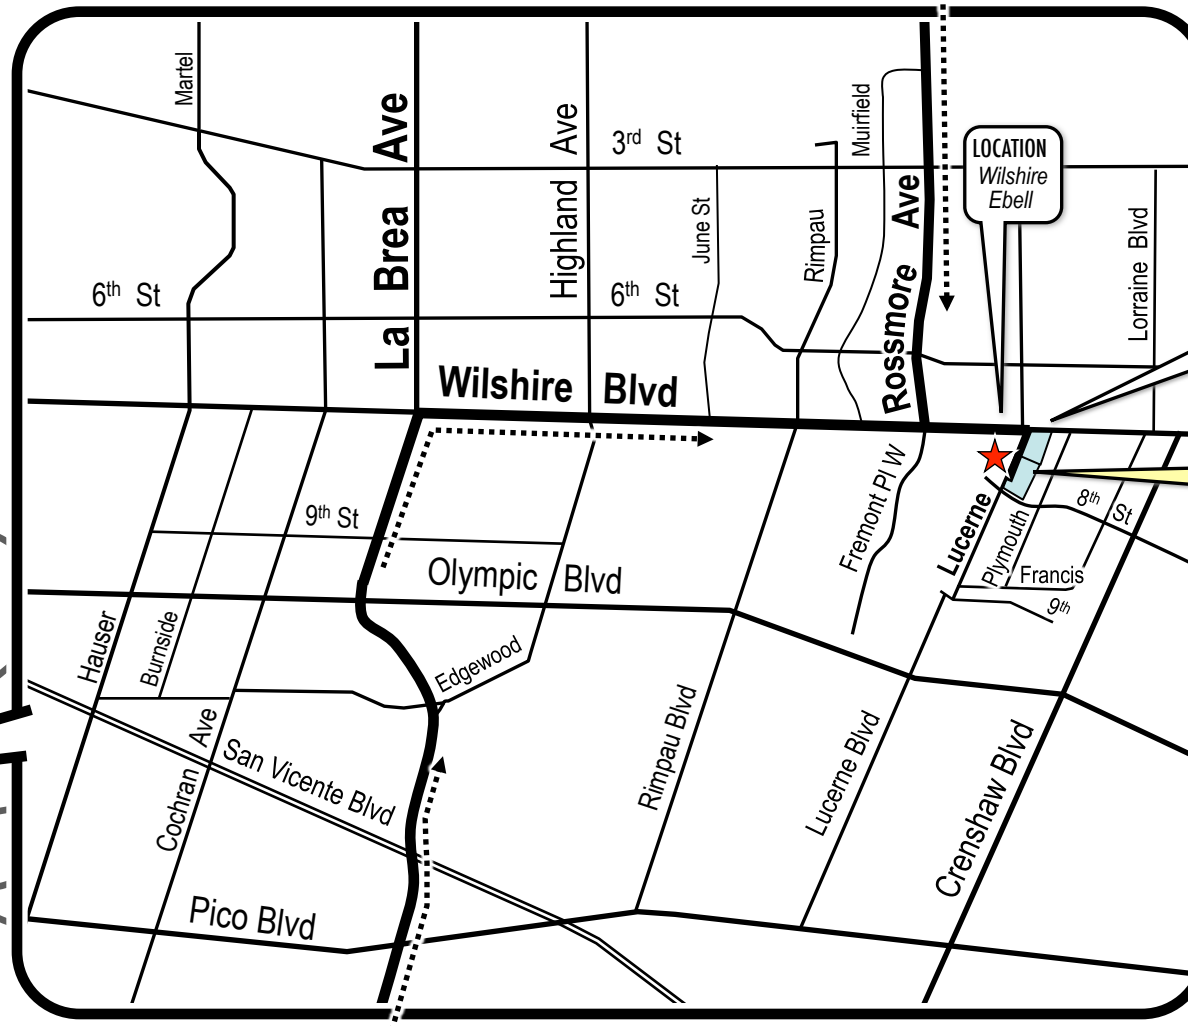

from The Valley / Hollywood

1. Take **101 Hollywood FWY South** towards L.A.
 2. EXIT **VINE ST** - stay in RIGHT LANE on offramp and turn RIGHT onto **VINE ST** heading south
 3. Continue south approx 3 miles to Wilshire Blvd (**VINE ST** will turn into **ROSSMORE AVE** south of Melrose Ave and end into Wilshire Blvd)
 4. Turn LEFT onto **WILSHIRE BLVD** - travel 2 blocks east
 5. Turn RIGHT onto **LUCERNE BLVD** and LEFT into CREW PARKING in Ebell EAST LOT across from the Ebell Theater
- Follow signs and park as directed.
BASECAMP is in lot just north of CREW lot

© locationmaps.la

from West L.A. / Santa Monica

1. Take the **10 FWY East** towards Los Angeles
 2. EXIT **LA BREA AVE - North** - MERGE onto **LA BREA** from offramp - go 2 miles north
 3. Turn RIGHT onto **WILSHIRE BLVD** and go 1.1 miles east
 4. Turn RIGHT onto **LUCERNE BLVD** and LEFT into CREW PARKING in Ebell EAST LOT across from the Ebell Theater
- Follow signs and park as directed.
BASECAMP is in lot just north of CREW lot

BASECAMP: Wilshire United Methodist Church

4350 Wilshire Blvd, Los Angeles 90010

CREW PARKING: Wilshire Ebell - EAST lot across from Wilshire Ebell

760 S. Lucerne Blvd, L.A. 90005 - ENTER off LUCERNE BLVD south of Wilshire

Thomas Guide: 633 / F3 - RT Mileage = 4.5

location managers

Billy Campbell
(310) 994-2335

Robert Gould
(310) 259-0857

BASECAMP
Wilshire United
Methodist Church

CREW PARKING
Ebell - EAST lot

NEARBY HOSPITAL
Olympia Medical Center
5925 San Vicente Blvd,
Los Angeles, CA 90019
Phone: (323) 938-3161