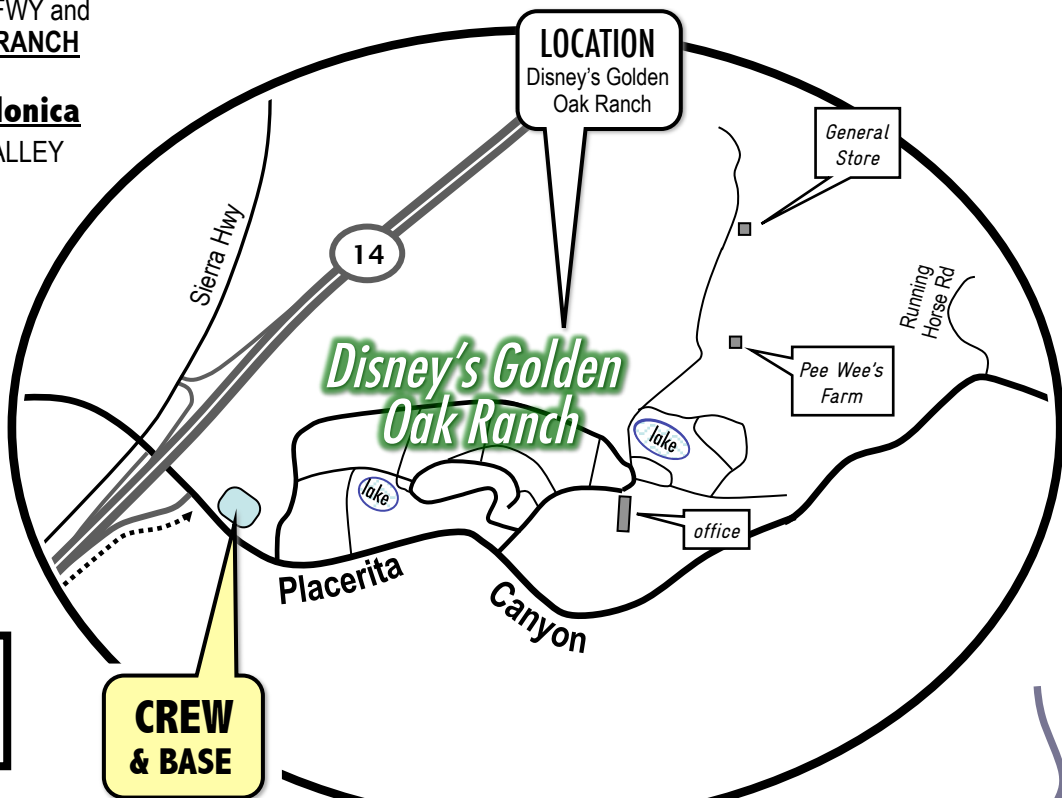

LOCATIONS "Westgate Park, Interview Room" Disney's Golden Oak Ranch
19802 Placerita Canyon Rd, Newhall 91321

CREW PARKING & BASECAMP:

Disney Ranch – Flattop lot / Parking Area #3
- 100 yards from freeway offramp
20121 Placerita Canyon Rd, Newhall 91321
Thomas Guide 4641 / E1 - RT Mileage = 52

Directions to DISNEY RANCH

1. Take the **5 FWY North** towards Sacramento
  2. Transition to the **14 Antelope Valley FWY North** (JUST past the 210 FWY)
  3. Continue north on the **14 FWY** for approx. 3.3 miles
  4. **EXIT PLACERITA CANYON RD**
  5. Turn **RIGHT** onto **PLACERITA CANYON RD** from offramp, proceed 100 yards and turn **LEFT** into Disney Ranch **FLAT TOP** lot / Parking Area #3.
2. Follow signs & park as directed

from HOLLYWOOD / DOWNTOWN

- Take the **101 Hollywood FWY North** to THE VALLEY
- Continue onto the **170 FWY North** - go **6.7 miles**
- **MERGE** onto the **5 FWY North**
  - continue **8.4 miles** to the 14 FWY and follow **Directions to DISNEY RANCH**

from WEST L.A. / Santa Monica

- Take **405 FWY North** to THE VALLEY
- **MERGE** onto the **5 FWY North**
  - continue **3.1 miles** to the 14 FWY and follow **Directions to DISNEY RANCH**

location managers
Billy Campbell (310) 994-2335
Robert Gould (310) 259-0857

H NEARBY HOSPITAL
Henry Mayo Newhall Hospital
23845 McBean Pkwy Valencia
Phone: (661) 253-8000

CREW & BASE