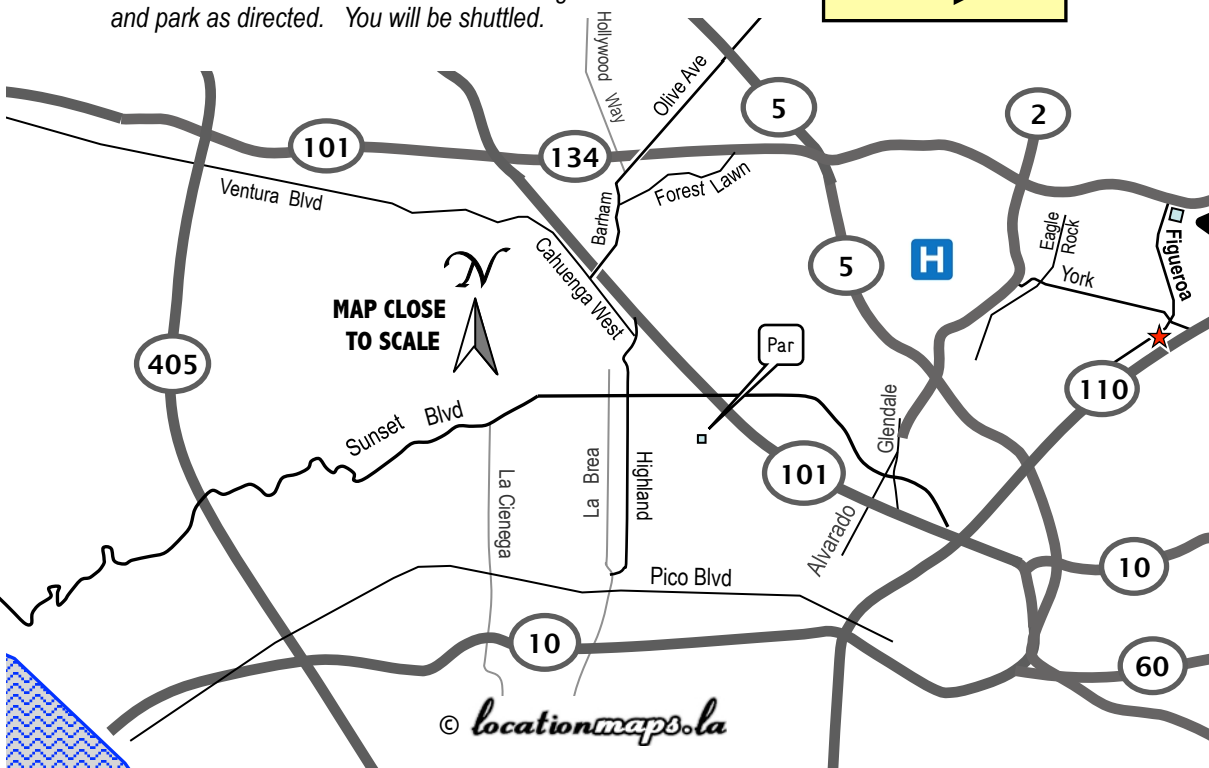

from West L.A. / Santa Monica

1. Take the **10 FWY East** to Downtown L.A.
2. **STAY LEFT** approaching downtown & take **110 FWY North** towards Pasadena - go **4.2 mi**
3. **STAY LEFT** thru the tunnels north of downtown & transition to the **5 FWY North** - go **1.1 mi**
4. Take **2 FWY North** - go **3.5 miles**
5. Take the **134 FWY East** towards Pasadena - travel **2.7 miles to Figueroa St EXIT**
6. **EXIT FIGUEROA ST** - turn **RIGHT** from offramp and **RIGHT** into **CREW PARKING**. Follow signs and park as directed. You will be shuttled.

from HOLLYWOOD

1. Take **101 FWY South** to **ALVARADO** exit
2. **EXIT ALVARADO ST / CA-2 East** - turn **LEFT** onto **ALVARADO ST** from offramp - go **0.9 mile**
3. **BEAR LEFT** onto **GLENDALE BLVD** - go **0.6 mi**
4. **BEAR RIGHT** onto the **2 FWY North** - go **4.2 miles** north to 134 FWY
5. Take **134 FWY East** towards Pasadena - go 2.7 miles to Figueroa St EXIT
6. **EXIT FIGUEROA ST** - turn **RIGHT** from offramp and **RIGHT** into **CREW PARKING**. Follow signs and park as directed. You will be shuttled.

from THE VALLEY:

1. Take the **101 Ventura FWY South**
2. Continue onto **134 FWY East** - travel 11.7 miles
3. **EXIT FIGUEROA ST** - turn **RIGHT** from offramp and **RIGHT** into **CREW PARKING**. Follow signs and park as directed. You will be shuttled.

rizzoli & isles
Ep #208 "My Own Worst Enemy"

SHOOT Day 5: Monday, 6/20/11

- LOCATION #1 - "Hospital":**
5601 Figueroa St, L.A. 90042
- LOCATION #2 - "Auto Shop":**
119 S Ave 55, L.A. 90042
- LOCATION #3 - "Boston Street":**
100 block of Roselawn PI - E/S of street
- LOCATION #4 - "Nail Salon":**
5601 Figueroa St, L.A. 90042