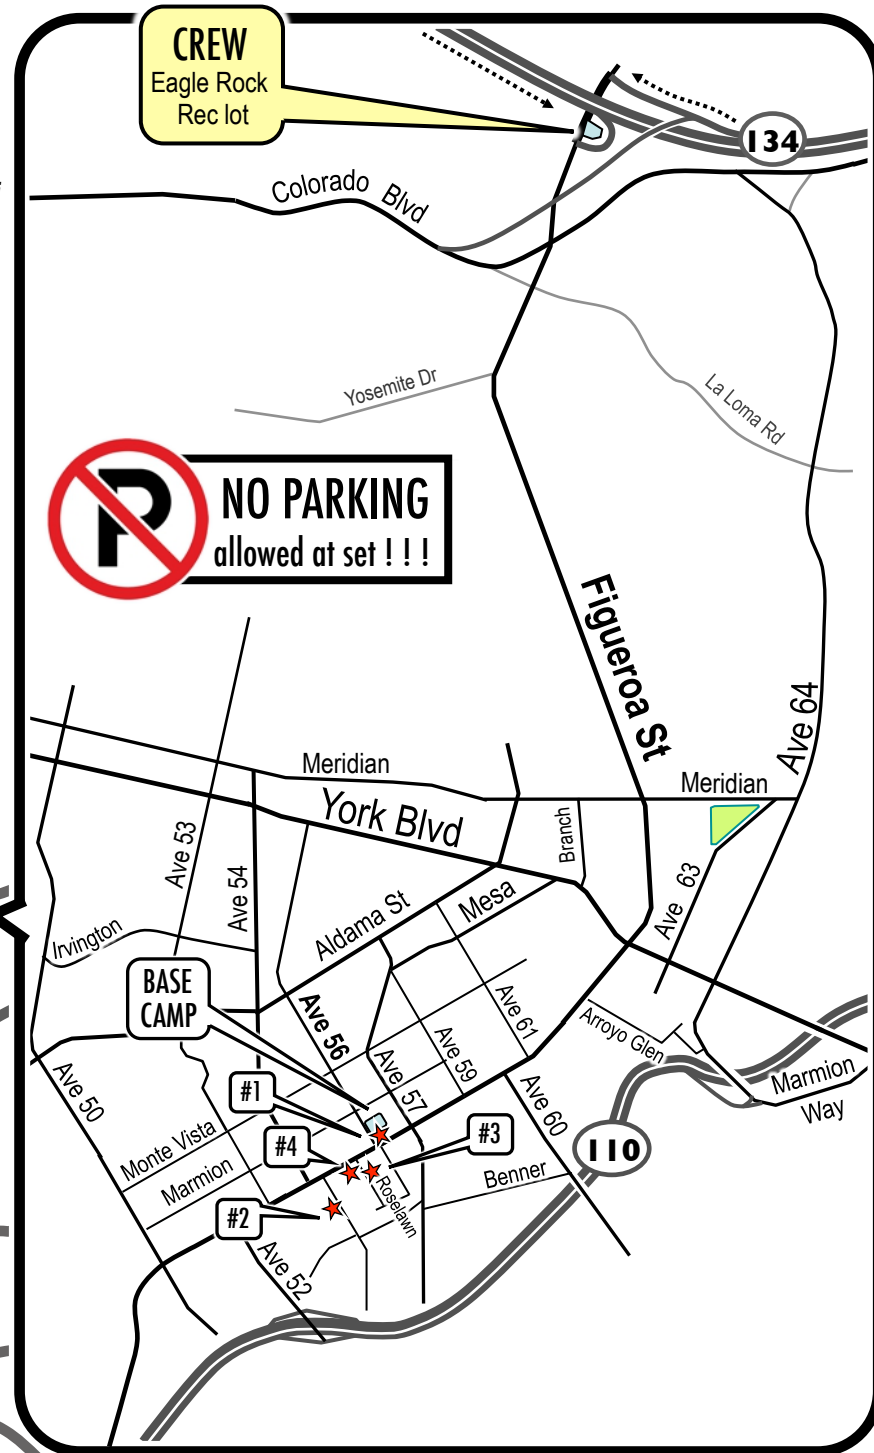

from West L.A. / Santa Monica

1. Take the **10 FWY East** to Downtown L.A.
2. **STAY LEFT** approaching downtown & take **110 FWY North** towards Pasadena - go **4.2 mi**
3. **STAY LEFT** thru the tunnels north of downtown & transition to the **5 FWY North** - go **1.1 mi**
4. Take **2 FWY North** - go **3.5 miles**
5. Take the **134 FWY East** towards Pasadena - travel **2.7 miles to Figueroa St EXIT**
6. **EXIT FIGUEROA ST** - turn **RIGHT** from offramp and **RIGHT** into **CREW PARKING**. Follow signs and park as directed. You will be shuttled.

from HOLLYWOOD

1. Take **101 FWY South** to **ALVARADO** exit
2. **EXIT ALVARADO ST / CA-2 East** - turn **LEFT** onto **ALVARADO ST** from offramp - go **0.9 mile**
3. **BEAR LEFT** onto **GLENDALE BLVD** - go **0.6 mi**
4. **BEAR RIGHT** onto the **2 FWY North** - go **4.2 miles** north to 134 FWY
5. Take **134 FWY East** towards Pasadena - go 2.7 miles to Figueroa St EXIT
6. **EXIT FIGUEROA ST** - turn **RIGHT** from offramp and **RIGHT** into **CREW PARKING**. Follow signs and park as directed. You will be shuttled.

from THE VALLEY:

1. Take the **101 Ventura FWY South**
2. Continue onto **134 FWY East** - travel 11.7 miles
3. **EXIT FIGUEROA ST** - turn **RIGHT** from offramp and **RIGHT** into **CREW PARKING**. Follow signs and park as directed. You will be shuttled.

rizzoli & isles
Ep #208 "My Own Worst Enemy"

SHOOT Day 5: Monday, 6/20/11

- LOCATION #1 - "Hospital":**
5601 Figueroa St, L.A. 90042
- LOCATION #2 - "Auto Shop":**
119 S Ave 55, L.A. 90042
- LOCATION #3 - "Boston Street":**
100 block of Roselawn PI - E/S of street
- LOCATION #4 - "Nail Salon":**
5601 Figueroa St, L.A. 90042