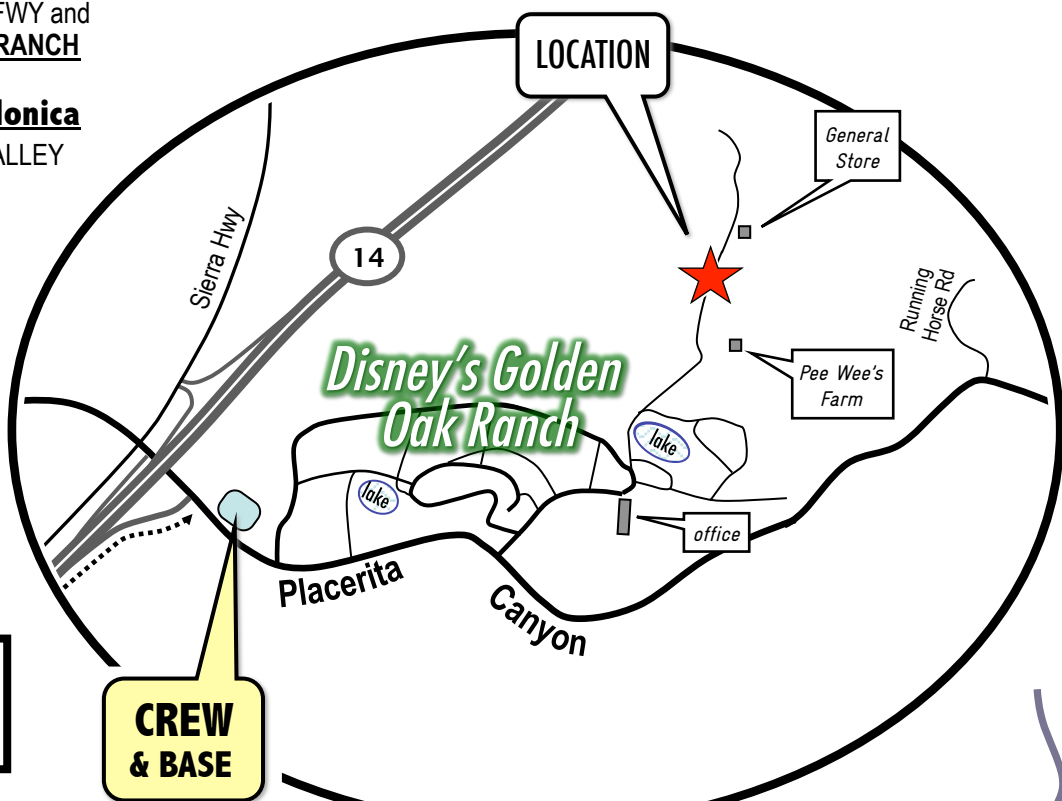

LOCATIONS "Woods, Park, Downey House"

Disney's Golden Oak Ranch
19802 Placerita Canyon Rd, Newhall 91321

CREW PARKING & BASECAMP:

Disney Ranch – Flattop lot / Parking Area #3
- 100 yards from freeway offramp
20121 Placerita Canyon Rd, Newhall 91321

Thomas Guide 4641 / E1 - RT Mileage = 52

Directions to DISNEY RANCH

1. Take the 5 FWY North towards Sacramento
2. Transition to the 14 Antelope Valley FWY North
  (JUST past the 210 FWY)
3. Continue north on the 14 FWY for approx. 3.3 miles
4. EXIT PLACERITA CANYON RD
5. Turn RIGHT onto **PLACERITA CANYON RD**
  from offramp, proceed 100 yards and turn LEFT
  into Disney Ranch FLAT TOP lot / Parking Area #3.

Follow signs & park as directed

from HOLLYWOOD / DOWNTOWN

- Take the 101 Hollywood FWY North to THE VALLEY
- Continue onto the 170 FWY North - go 6.7 miles
- MERGE onto the 5 FWY North
  - continue 8.4 miles to the 14 FWY and
  follow Directions to DISNEY RANCH

from WEST L.A. / Santa Monica

- Take 405 FWY North to THE VALLEY
- MERGE onto the 5 FWY North
  - continue 3.1 miles to the
  14 FWY and follow Directions
  to DISNEY RANCH

location managers
Billy Campbell (310) 994-2335
Robert Gould (310) 259-0857

H NEARBY HOSPITAL
Henry Mayo Newhall Hospital
23845 McBean Pkwy Valencia
Phone: (661) 253-8000

"rizzoli & isles"
Horizon Scripted Television
5555 Melrose Ave.
Modular Bldg. 1st Flr
Los Angeles, CA 90038
323.956.4250 / 323.862.1111