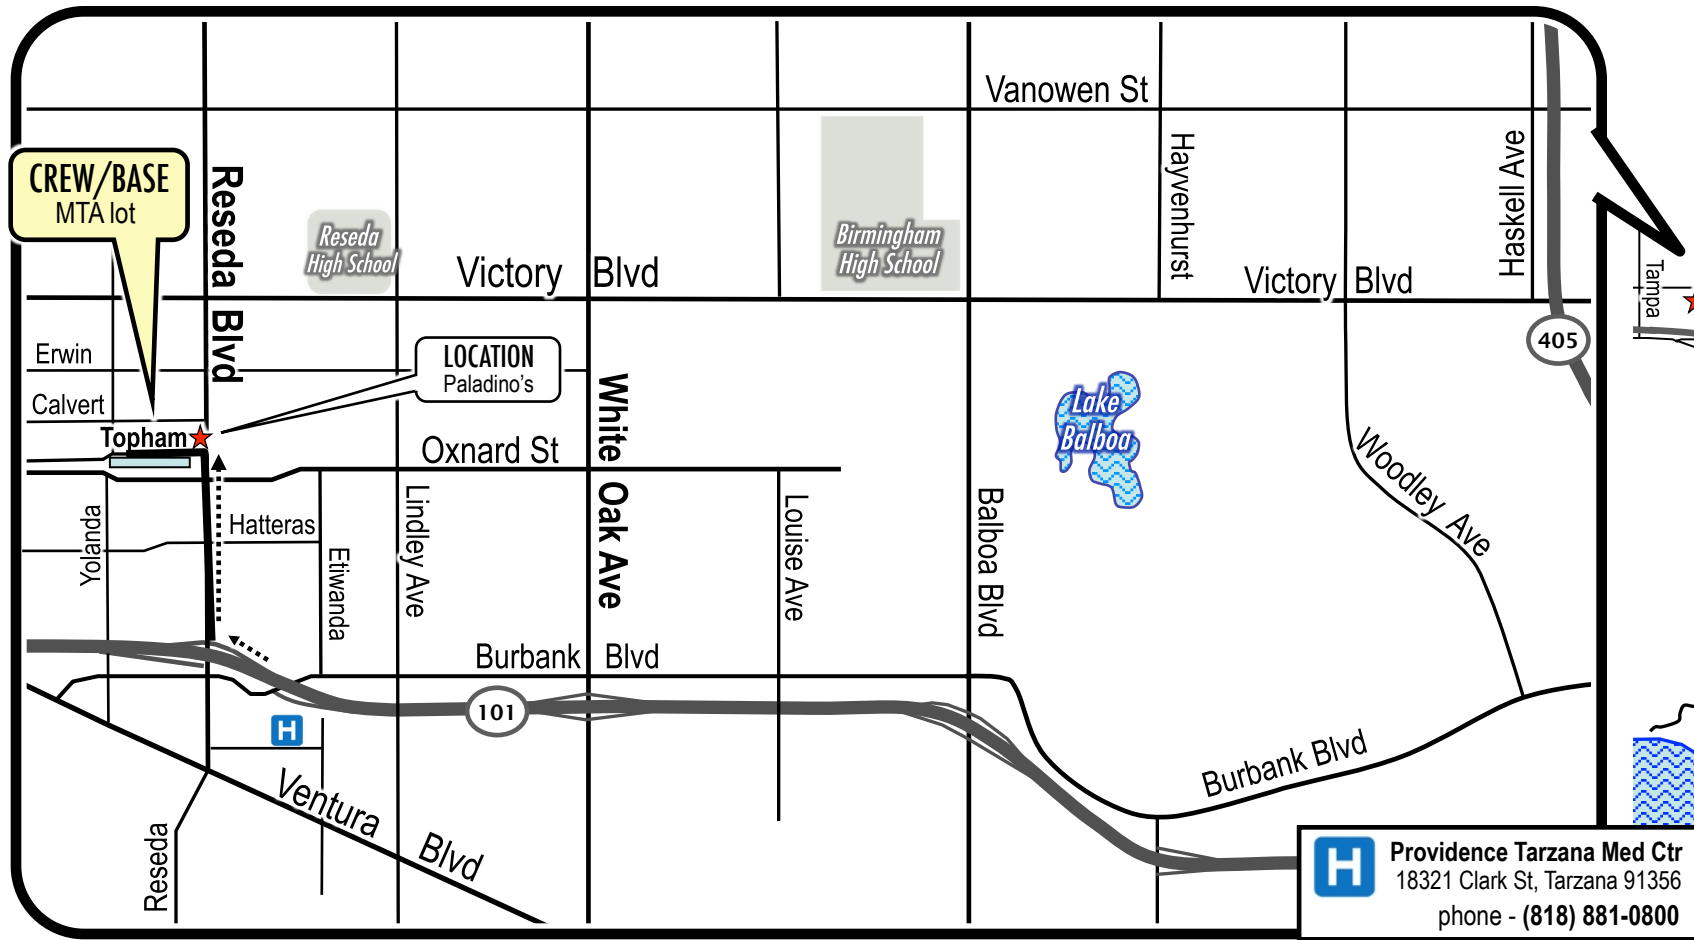

from WEST L.A. / Santa Monica

1. Take the **405 FWY North** to THE VALLEY
2. Take **101 FWY North** towards Ventura - go 4 miles
3. EXIT **RESEDA BLVD** - turn RIGHT (north) and go ½ mile north to Topham St
4. Turn LEFT (west) onto **TOPHAM ST** and travel 1/4 mile down the block to parking entrance for MTA lot
5. Turn LEFT into CREW / BASE in MTA Reseda Orange Line lot - follow signs & park at west end of lot.

from HOLLYWOOD / Downtown L.A.

1. Take the **101 Hollywood FWY North** to THE VALLEY
2. Continue onto the **101 Ventura FWY North (west)** - travel 9 miles to the Reseda Blvd EXIT
3. EXIT **RESEDA BLVD** - turn RIGHT (north) and go ½ mile north to Topham St
4. Turn LEFT (west) onto **TOPHAM ST** and travel 1/4 mile down the block to parking entrance for MTA lot
5. Turn LEFT into CREW / BASE in MTA Reseda Orange Line lot - follow signs & park at west end of lot

legit /li'jit/ Monday, 12/9/13 • Ep #212/Day 3

CREW & BASE

LOCATION "INT / EXT Improv" Paladino's Night Club - 6101 Reseda Blvd, Tarzana, CA 91335

CREW & BASECAMP: MTA Reseda Orange Line Station (ENTER off Topham) 6064 Reseda Blvd, Tarzana 91335

- RT = 36 miles

location manager
Terry Gusto 310-877-9260
 key asst location managers
Jennifer Smith 818-422-0716
Christopher Rojas 310-648-4700
 2nd AD: **Pete Dowd** 732-300-8197

"Legit Season 2"
 Production Office:
 13368 Beach Ave.
 Marina del Rey, Ca. 91392
 (310) 821-8400