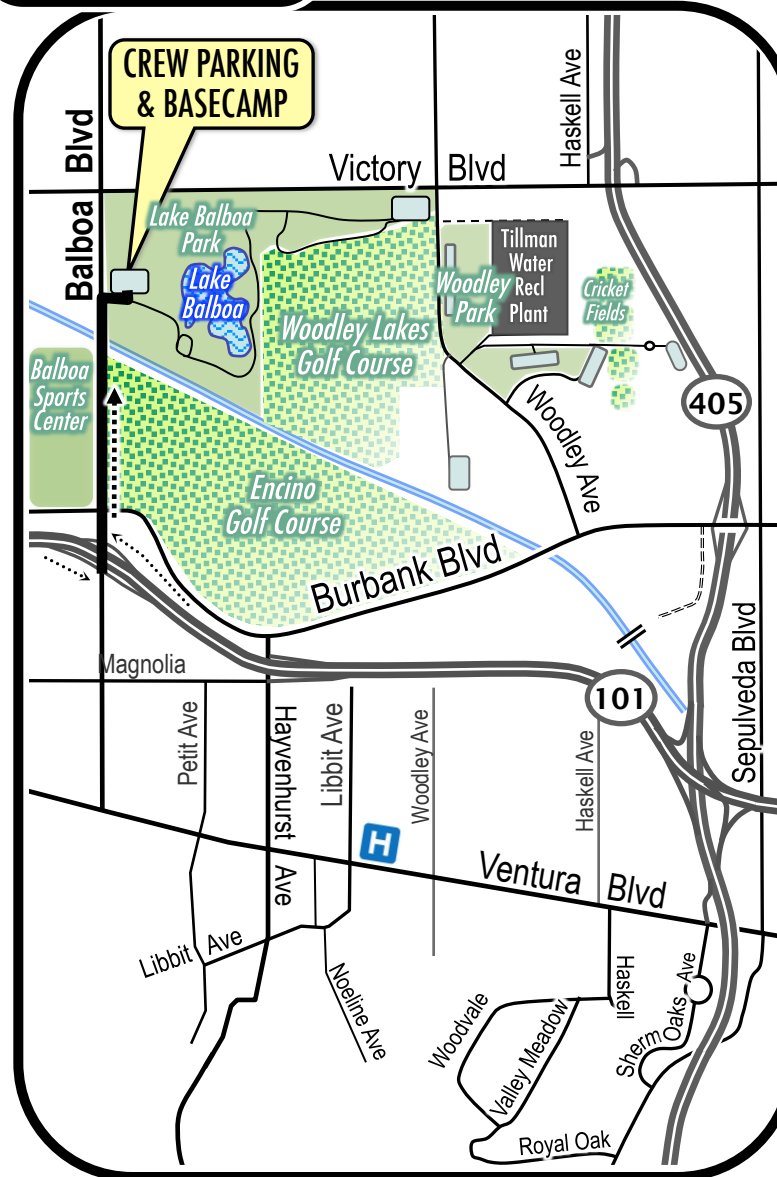

le.git /li'jit/

SHOOT: Tuesday, 12/3/13 • Ep #212/Day 1

LOCATION #1 "EXT Biker Convention":

Lake Balboa Park – 6300 Balboa Blvd, Encino

LOCATION #2 "INT Shooting Range":

Lake Balboa Park – 6300 Balboa Blvd, Encino

LOCATION #3 "INT Market":

Balboa Market
7613 Balboa Blvd (@ Saticoy), Van Nuys 91406

CREW PARKING & BASECAMP:

Lake Balboa Park – overflow lot
6300 Balboa Blvd, Encino 91316
– RT = 40 miles