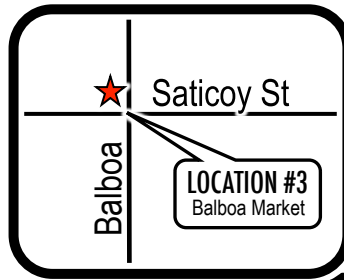

from WEST L.A. / Santa Monica

1. Take the **405 FWY North** to THE VALLEY
2. Take the **101 FWY North** towards Ventura and travel 2 miles west to Balboa Blvd
3. EXIT **BALBOA BLVD** - turn RIGHT (north) from offramp & go ¾ mile to Lake Balboa
4. Turn RIGHT into Lake Balboa Park – go 100 yds and turn LEFT to CREW / BASECAMP lot
  Follow signs & park as directed.

from HOLLYWOOD / Downtown L.A.

1. Take the **101 Hollywood FWY North** to The VALLEY
2. Continue onto the **101 Ventura FWY North** - travel 7 miles northwest to Balboa Blvd exit
3. EXIT **BALBOA BLVD** - turn RIGHT (north) from offramp & go ¾ mile to Lake Balboa
4. Turn RIGHT into Lake Balboa Park – go 100 yds and turn LEFT to CREW / BASECAMP lot
  Follow signs & park as directed.

location manager
Terry Gusto 310-877-9260
key asst location managers
Jennifer Smith 818-422-0716
Christopher Rojas 310-648-4700
2nd AD: **Pete Dowd** 732-300-8197

"Legit Season 2"
Production Office:
13368 Beach Ave.
Marina del Rey, Ca. 91392
(310) 821-8400

H NEARBY HOSPITAL:
Encino-Tarzana Medical Center
16237 Ventura Blvd
Encino, CA 91436
(800) 227 3669 - TG 561/E4

ABSOLUTELY NO PERSONAL VEHICLES allowed at LOC#3