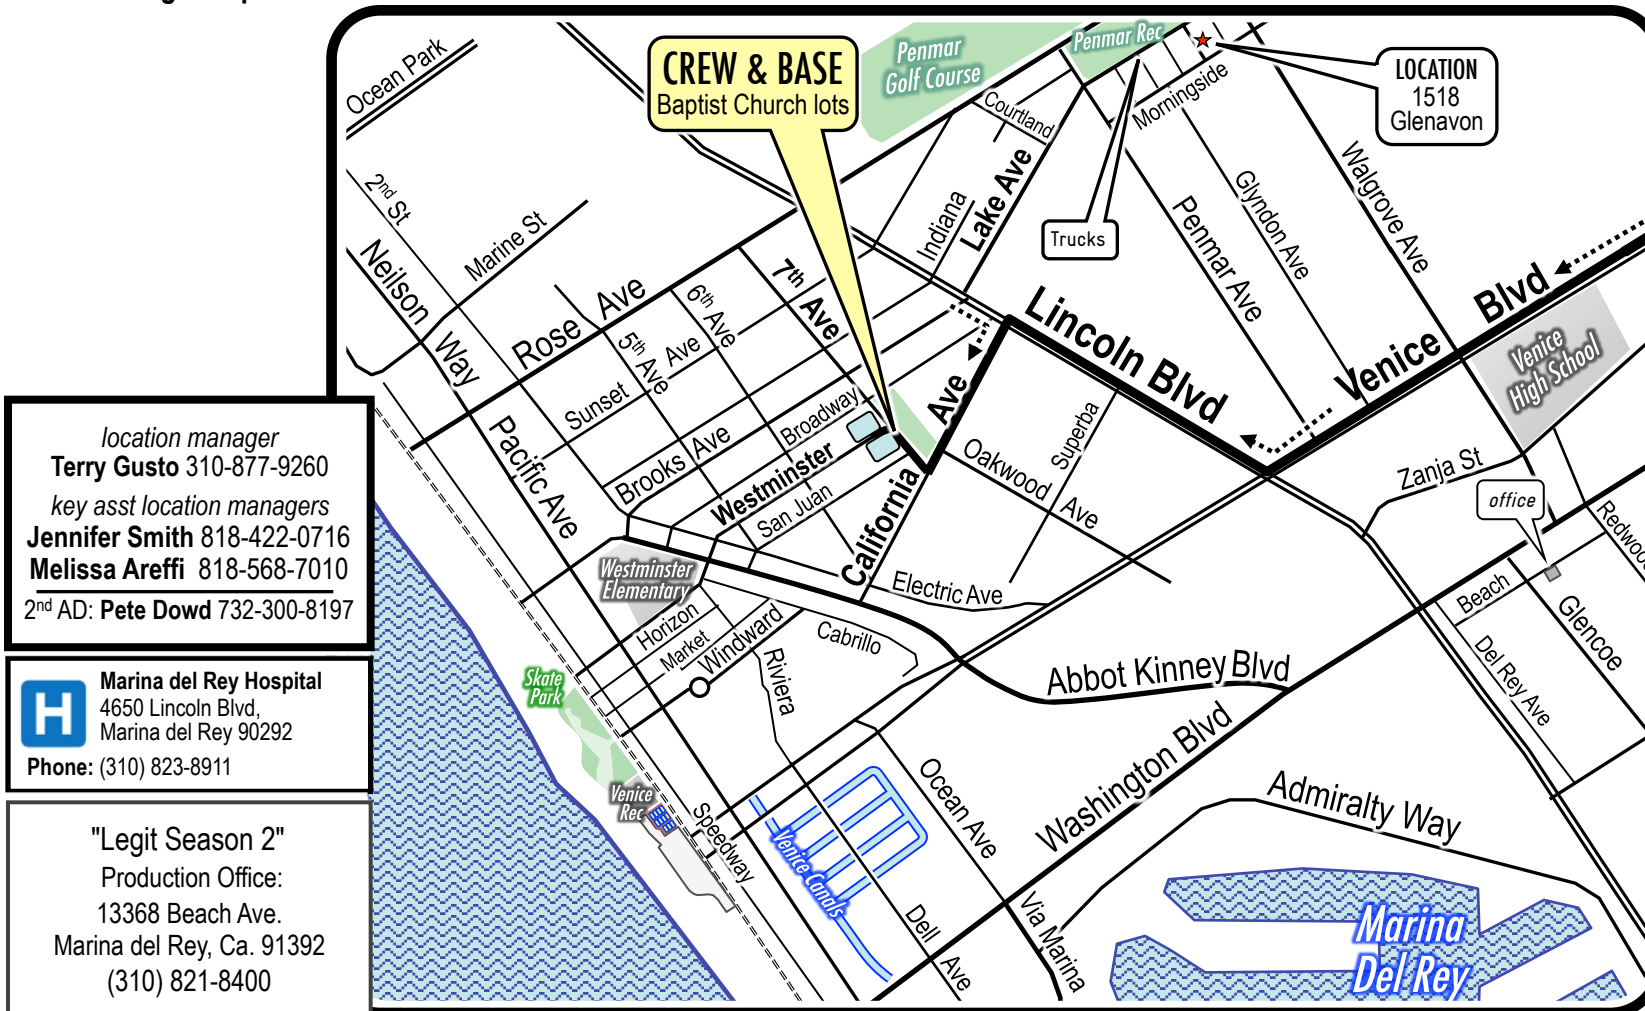

from West Valley / West L.A.

1. Take the **405 FWY South** towards Long Beach
2. EXIT **VENICE BLVD** - turn **RIGHT** onto **SAWTELLE BLVD** from offramp
3. Turn **LEFT** onto **VENICE BLVD** & go 2.25 miles
4. Turn **RIGHT** (north) onto **LINCOLN BLVD**
5. Turn **LEFT** onto **CALIFORNIA AVE** and **RIGHT** onto **7th AVE**
6. Turn **LEFT** onto **WESTMINSTER AVE** to Church lots on the **RIGHT** & **LEFT**
Follow signs & park as directed.

from HOLLYWOOD: travel south to 10 FWY

- Take the **10 FWY West** towards Santa Monica
- Take the **405 FWY South** towards LAX / Long Beach & follow directions **from West Valley / West L.A.**

ROUTE from Santa Monica (no signs will be posted)

1. Take **LINCOLN BLVD** south from Pico Blvd – go 1.6 miles
2. Turn **RIGHT** onto **CALIFORNIA AVE** & **RIGHT** onto **7th AVE**
3. Turn **LEFT** onto **WESTMINSTER AVE** to Church lots on the **RIGHT** & **LEFT**
Follow signs & park as directed.

le.git /li'jit/
SHOOT: Thursday, 11/21/13 • Episode #208

LOCATION "Walter's House": 1518 Glenavon Ave, Venice 90291

Working TRUCKS: on Lake St as directed

CREW PARKING & BASECAMP:

First Baptist Church lots (Westminster @ 7th Ave),
685 & 688 Westminster Ave, Venice, CA 90291 - RT mileage = 3