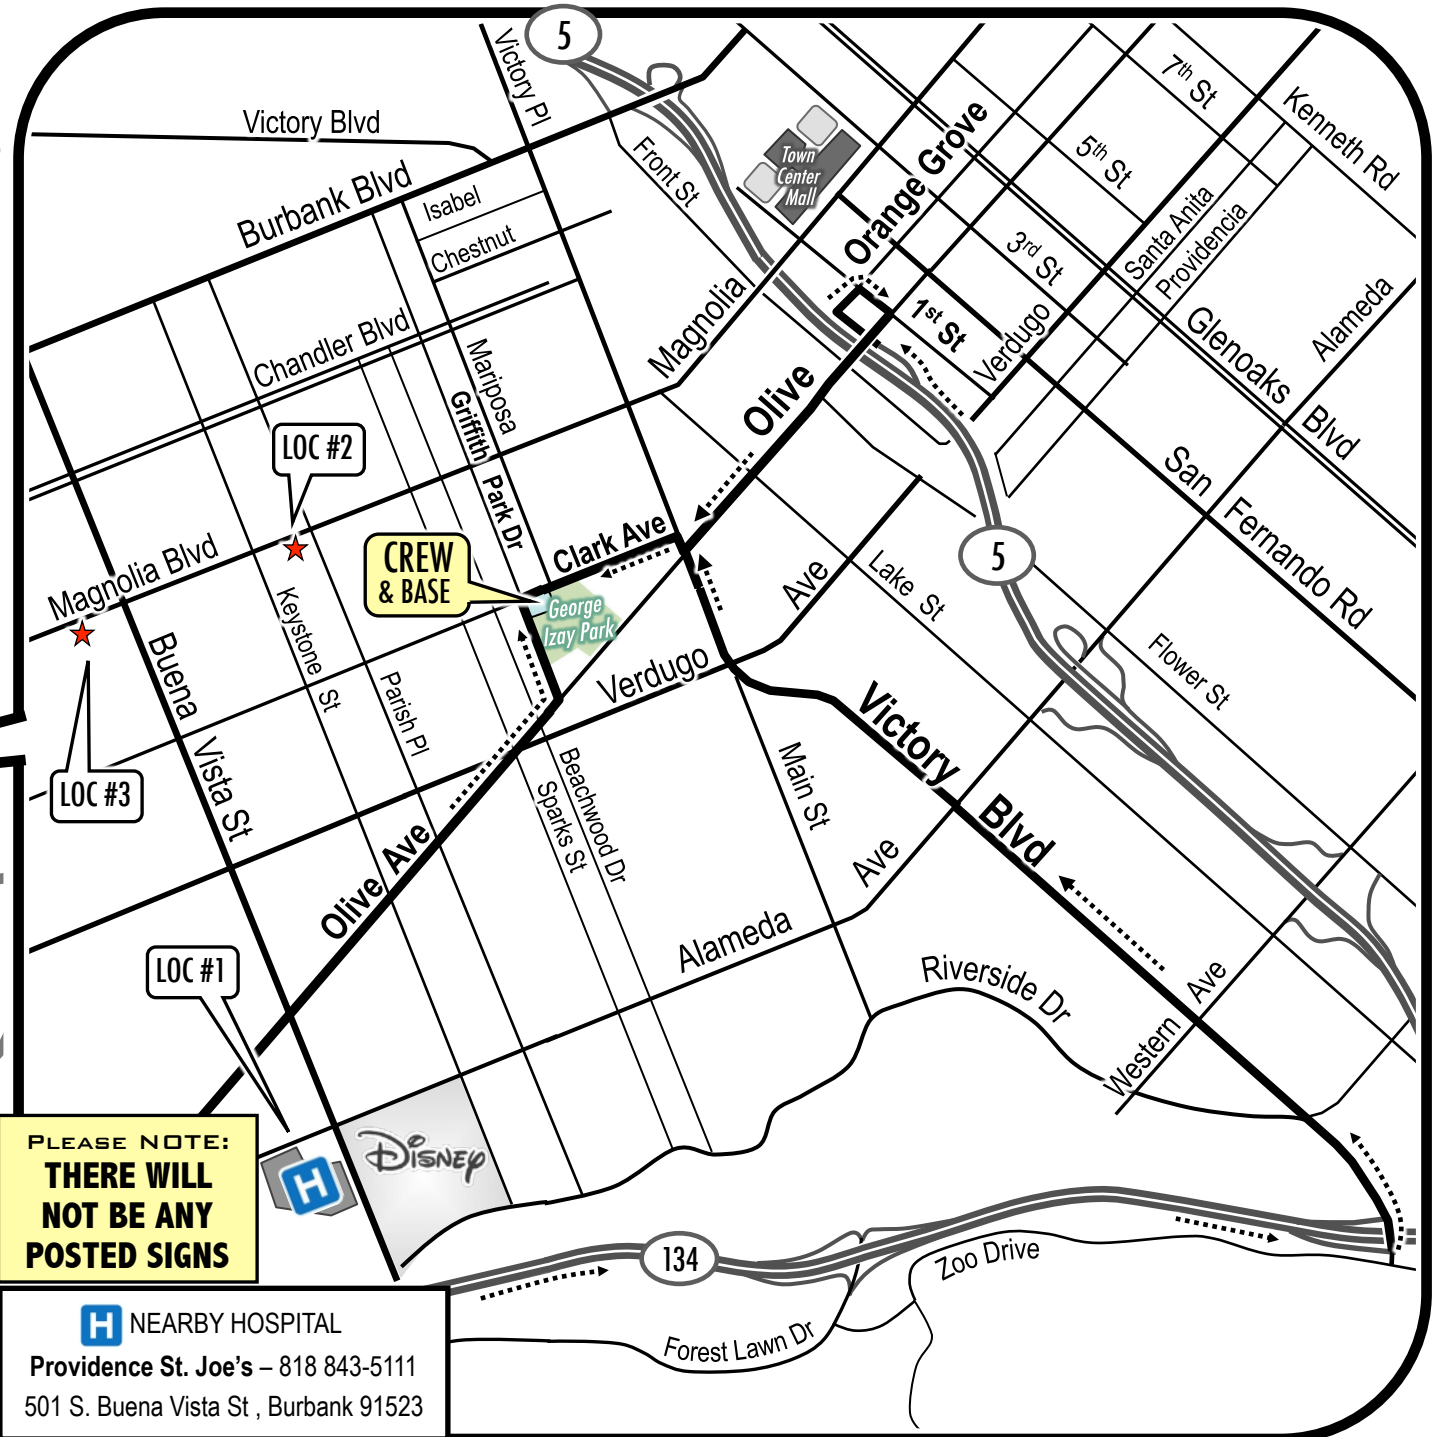

le.git /li'jit/

SHOOT: Friday, 11/22/13 • Ep #208

REPORT to CREW PARKING / BASECAMP lot:
George Izay Park – 1301 W Olive Ave,
Burbank, CA 91502 – RT = 52 miles

- #1: Providence St Joe's – 501 S Buena Vista, Burbank 91506
- #2 "Toy Store" 1914 W Magnolia Blvd, Burbank
- #3: Gun World - 2612W Magnolia, Burbank 91506

from THE VALLEY:

1. Take the **134 FWY East** to VICTORY BLVD
2. Exit **VICTORY BLVD** (just before the 5 FWY) - turn **LEFT** from offramp & go 1.6 miles
3. Turn **LEFT** (west) onto **CLARK AVE** and **LEFT** into CREW / BASE @ Izay Park.

from HOLLYWOOD:

1. Take **HIGHLAND AVE** north
2. Stay in **LEFT 2 LANES** as you pass the Bowl & **BEAR LEFT** onto **CAHUENGA BL WEST** (**DO NOT get on the 101 Hollywood FWY**)
3. Turn **RIGHT** onto **BARHAM** - go 1.2 miles
4. Continue onto **OLIVE AVE** – go 2.2 miles
5. Turn **LEFT** onto **GRIFFITH PARK**, **RIGHT** onto **CLARK AVE** & **RIGHT** into CREW / BASE @ Izay Park.

from WEST L.A. / 5 FWY North

1. Take the **10 FWY East** to Downtown L.A.
2. Take the **110 FWY North** towards Pasadena **STAY LEFT** thru tunnels. (**NO TRUCKS on 110 FWY**)
3. Take the **5 FWY North** - travel 8.5 miles north
4. **EXIT OLIVE AVE** – continue **STRAIGHT** to **WEST**
5. Turn **RIGHT** onto **ORANGE GROVE**, **RIGHT** onto **1st ST** and **RIGHT** onto westbound **OLIVE AVE**
6. Turn **RIGHT** onto **VICTORY**, **LEFT** onto **CLARK** and **LEFT** into CREW / BASE @ Izay Park.

location manager
Terry Gusto
310-877-9260

key asst location mgrs
Jennifer Smith
818-422-0716
Melissa Areffi
818-568-7010

2nd AD: **Pete Dowd**
732-300-8197

PLEASE NOTE:
THERE WILL NOT BE ANY POSTED SIGNS

H NEARBY HOSPITAL
Providence St. Joe's – 818 843-5111
501 S. Buena Vista St , Burbank 91523