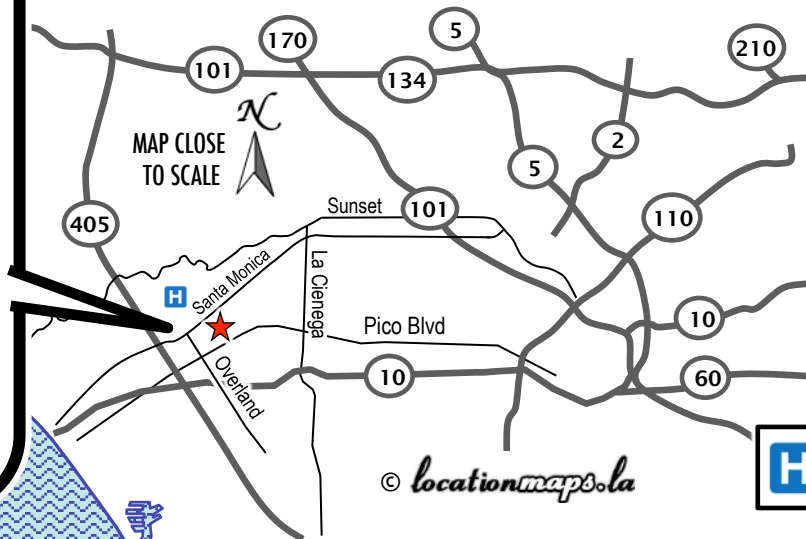

from SANTA MONICA / 10 FWY East

1. Take the **10 FWY East** - move **IMMEDIATELY** into **FAR RIGHT LANE** after passing the **405 FWY**
2. **EXIT NATIONAL BLVD / OVERLAND AVE** – turn **RIGHT** onto **NATIONAL BLVD** from offramp
3. Make next **RIGHT** (north) onto **OVERLAND AVE** - go 1¼ miles north to Olympic Blvd
4. Turn **RIGHT** onto **OLYMPIC BLVD** - go ¾ miles east
5. Turn **LEFT** onto **CENTURY PARK WEST** (just past the Ralphs Supermarket)
6. Turn **RIGHT** onto **SOLAR WAY** & **RIGHT** into Standard Parking Structure – **take a ticket & park as directed in UNRESERVED space.**

MAKE SURE you have **VALID Photo I.D.** for **ENTRY** into **LOCATION BUILDING**