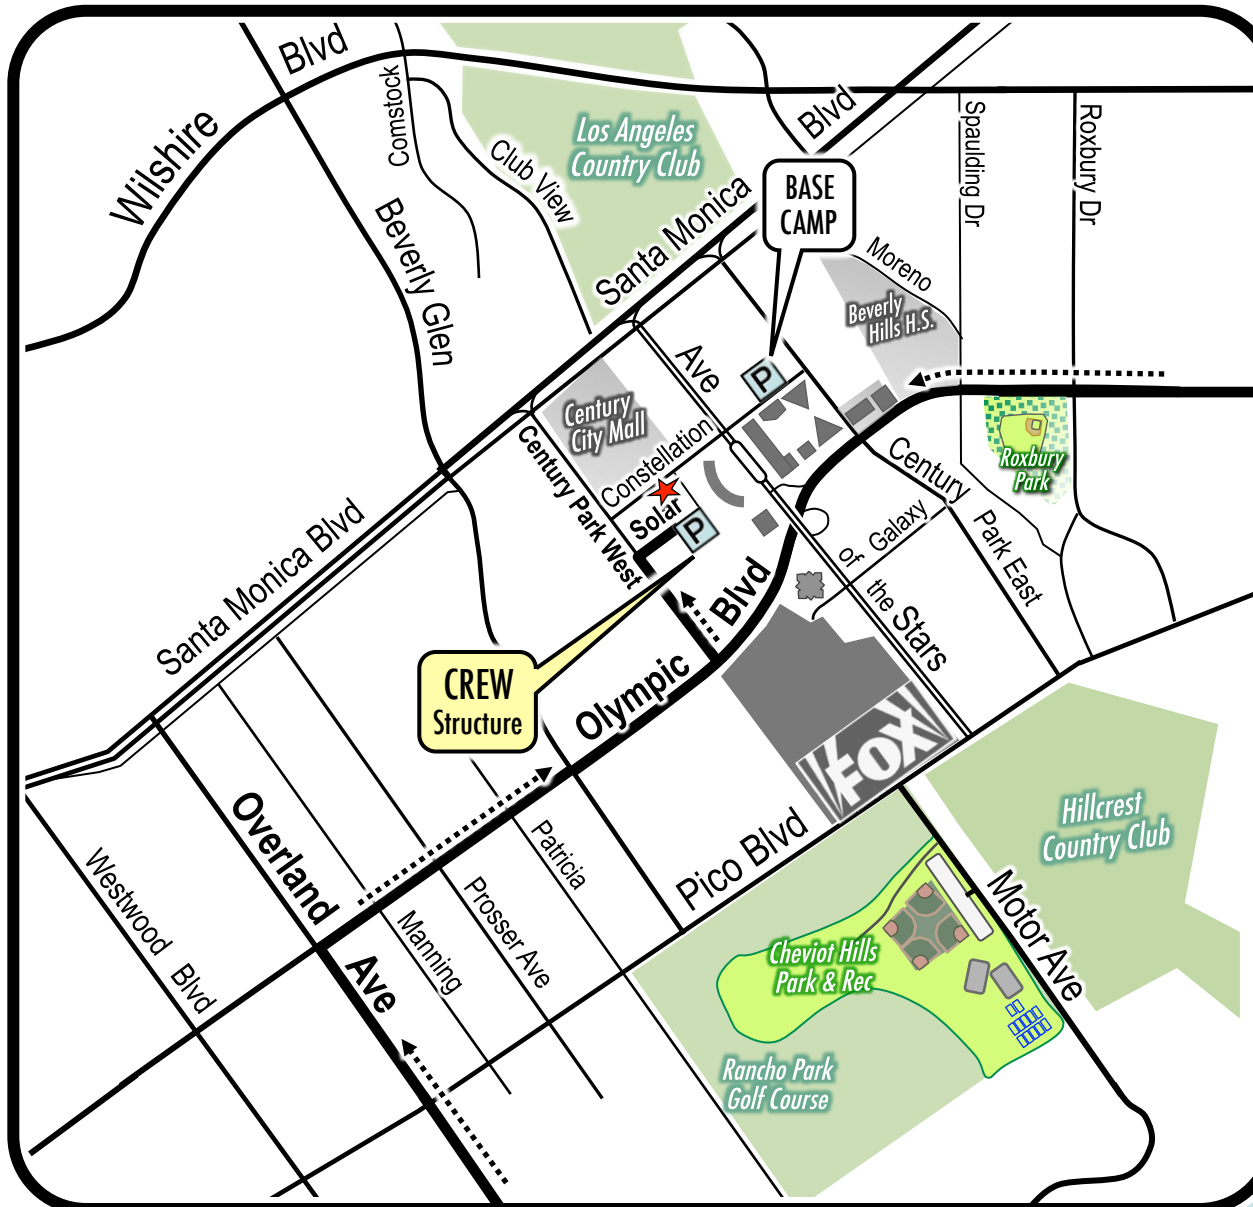

# le.git /li'jit/

Mon/Tues, 11/11 & 11/12  
Eps 205, 207, 209 & 212

**LOCATION "CAA set":** 10250 Constellation Blvd – 14 & 15 Floor, Century City 90067

**BASECAMP:** 10131 Constellation Blvd, Century City 90067

**CREW PARKING: STANDARD Structure** - 2030 Century Park West, Century City 90067 - ENTER off SOLAR WAY from Cent Park West

## from The VALLEY:

take the **405 FWY South**  
Take the **10 FWY East** - stay in **RIGHT LANE** & take 1st **EXIT** to **NATIONAL / OVERLAND** - follow **Santa Monica / 10 East** directions below starting with **INSTRUCTION #2**

## from SANTA MONICA / 10 FWY East

1. Take the **10 FWY East** - move **IMMEDIATELY** into **FAR RIGHT LANE** after passing the **405 FWY**
2. **EXIT NATIONAL BLVD / OVERLAND AVE** – turn **RIGHT** onto **NATIONAL BLVD** from offramp
3. Make next **RIGHT** (north) onto **OVERLAND AVE** - go 1¼ miles north to Olympic Blvd
4. Turn **RIGHT** onto **OLYMPIC BLVD** - go ¾ miles east
5. Turn **LEFT** onto **CENTURY PARK WEST** (just past the Ralphs Supermarket)
6. Turn **RIGHT** onto **SOLAR WAY** & **RIGHT** into Standard Parking Structure – **take a ticket & park as directed in UNRESERVED space.**