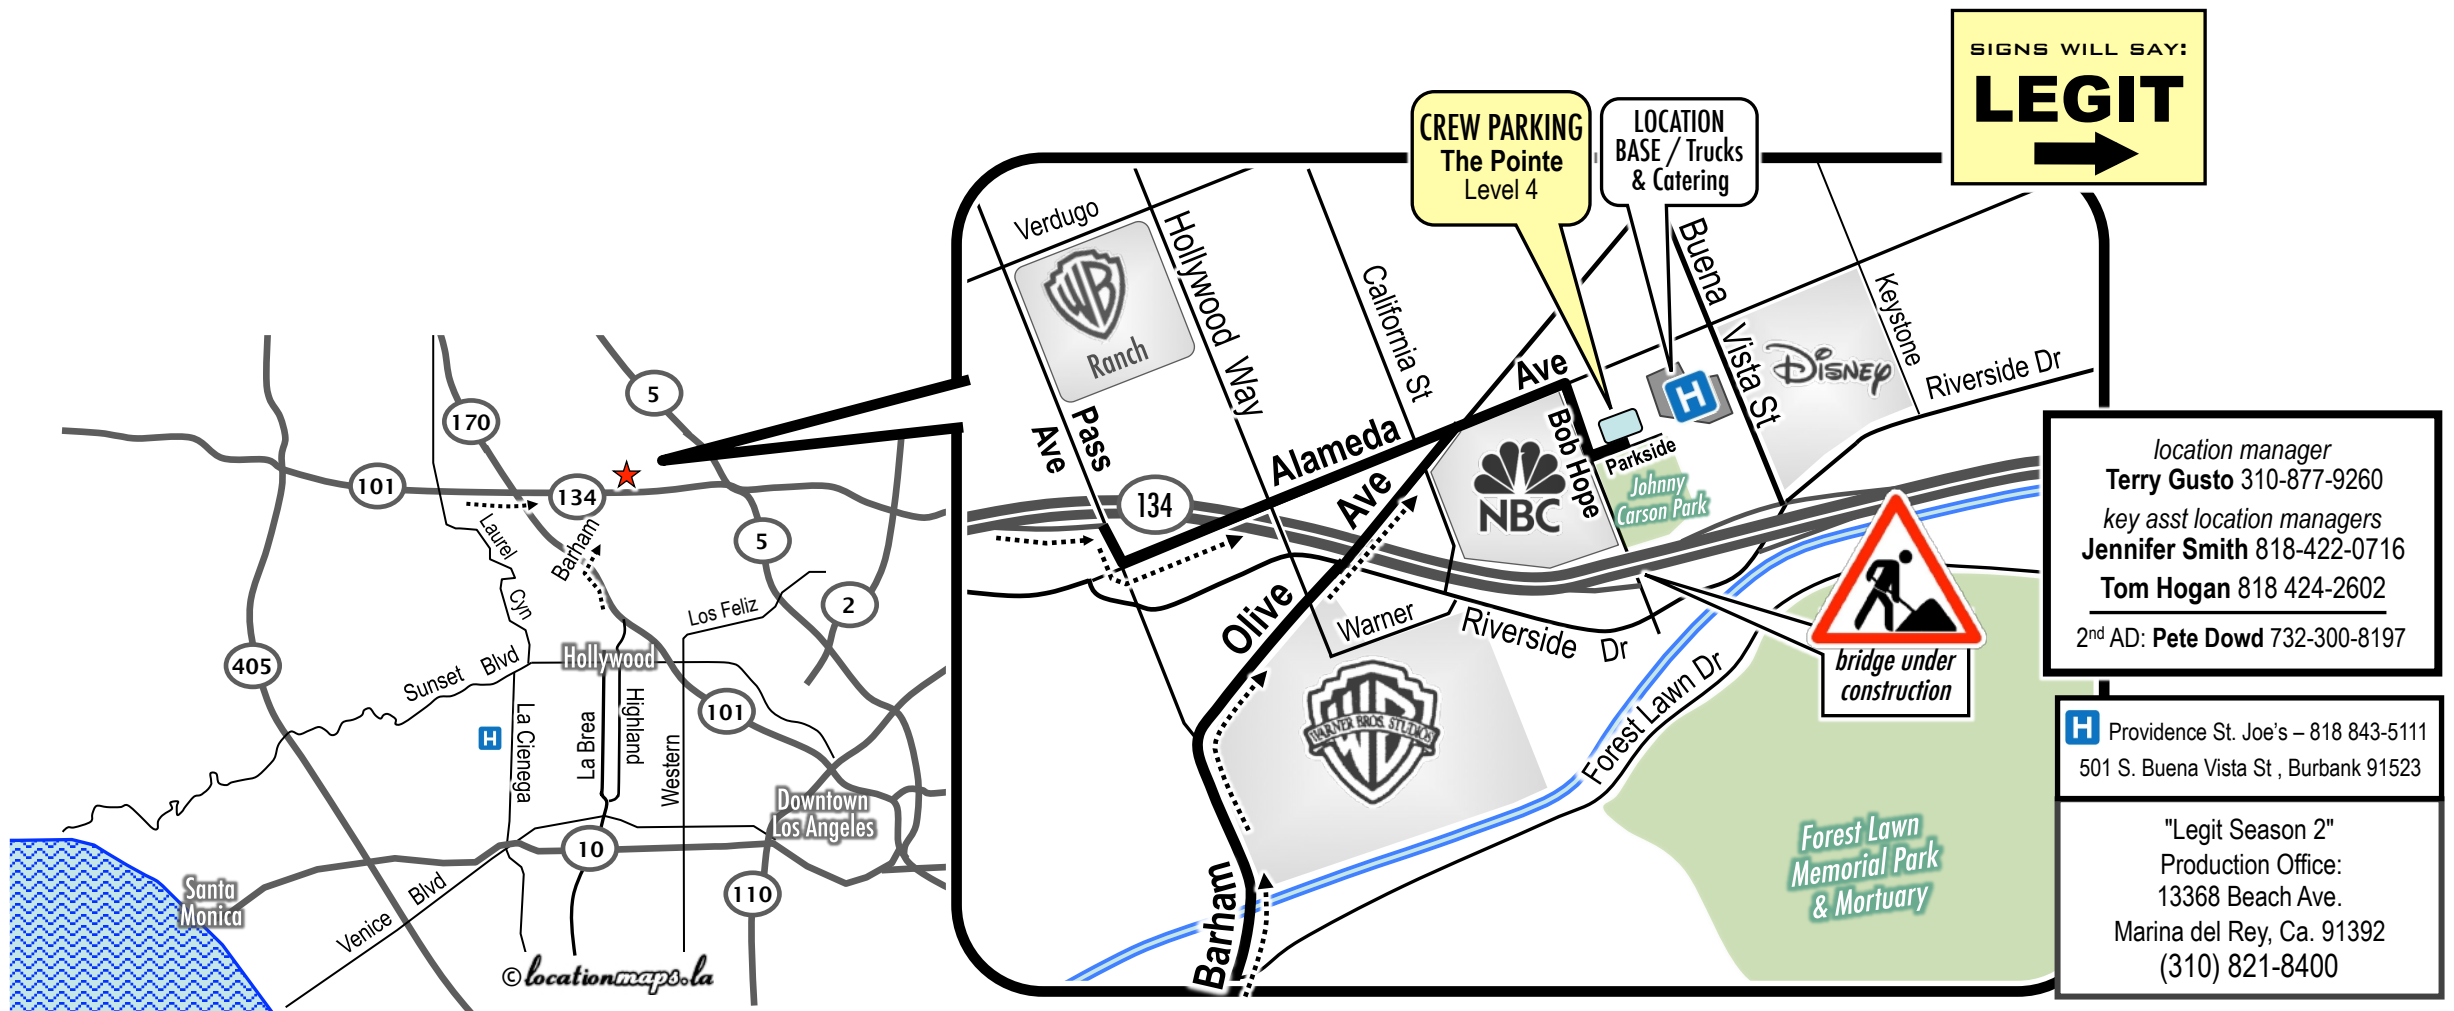

from WEST L.A. / (The Valley)

1. Take the **405 FWY North** to THE VALLEY
2. Take the **101 FWY South** - go 5 miles east
3. Transition to the **134 FWY East** – go 2 miles
4. EXIT **PASS AVE** in Burbank - turn RIGHT (south)
5. Make 1st LEFT onto **ALAMEDA AVE** – go ¾ mile
6. Turn RIGHT (south) onto **BOB HOPE** & make 1st LEFT onto **PARKSIDE**
7. Turn LEFT into Structure & park on Level 4 – go to ground floor & walk east to BASECAMP @ Hospital LOCATION

from HOLLYWOOD:

1. Take **HIGHLAND AVE** north (towards Hollywood Bowl)
2. Stay in LEFT 2 LANES as you pass the Bowl and BEAR LEFT onto **CAHUENGA BLVD WEST** (**DO NOT get on the 101 Hollywood FWY**)
3. Turn RIGHT onto **BARHAM BLVD** – continue 2.1 miles northeast to Alameda Ave (BARHAM BLVD will become **OLIVE AVE** by Warner Bros Studio)
4. Turn RIGHT onto **ALAMEDA AVE** – go ¼ mile
5. Turn RIGHT (south) onto **BOB HOPE** & make 1st LEFT onto **PARKSIDE**
6. Turn LEFT into Structure & park on Level 4 – go to ground floor & walk east to BASECAMP @ Hospital LOCATION

le·git /li'jit/

SHOOT: Thurs, 11/7/13 • Ep #207 / Day 4
SHOOT: Friday, 11/8/13 • Ep #206 / Day 5

LOCATION / BASE / Trucks & Catering "Hospital":

Providence St Joseph's Medical Center
501 S Buena Vista St, Burbank 91505

CREW PARKING: The Pointe - off Parkside
2900 W. Alameda Ave, Burbank 91505 – RT = 50 miles

SIGNS WILL SAY:
LEGIT
➔

CREW PARKING
The Pointe
Level 4

LOCATION
BASE / Trucks
& Catering

location manager
Terry Gusto 310-877-9260
key asst location managers
Jennifer Smith 818-422-0716
Tom Hogan 818 424-2602
2nd AD: **Pete Dowd** 732-300-8197