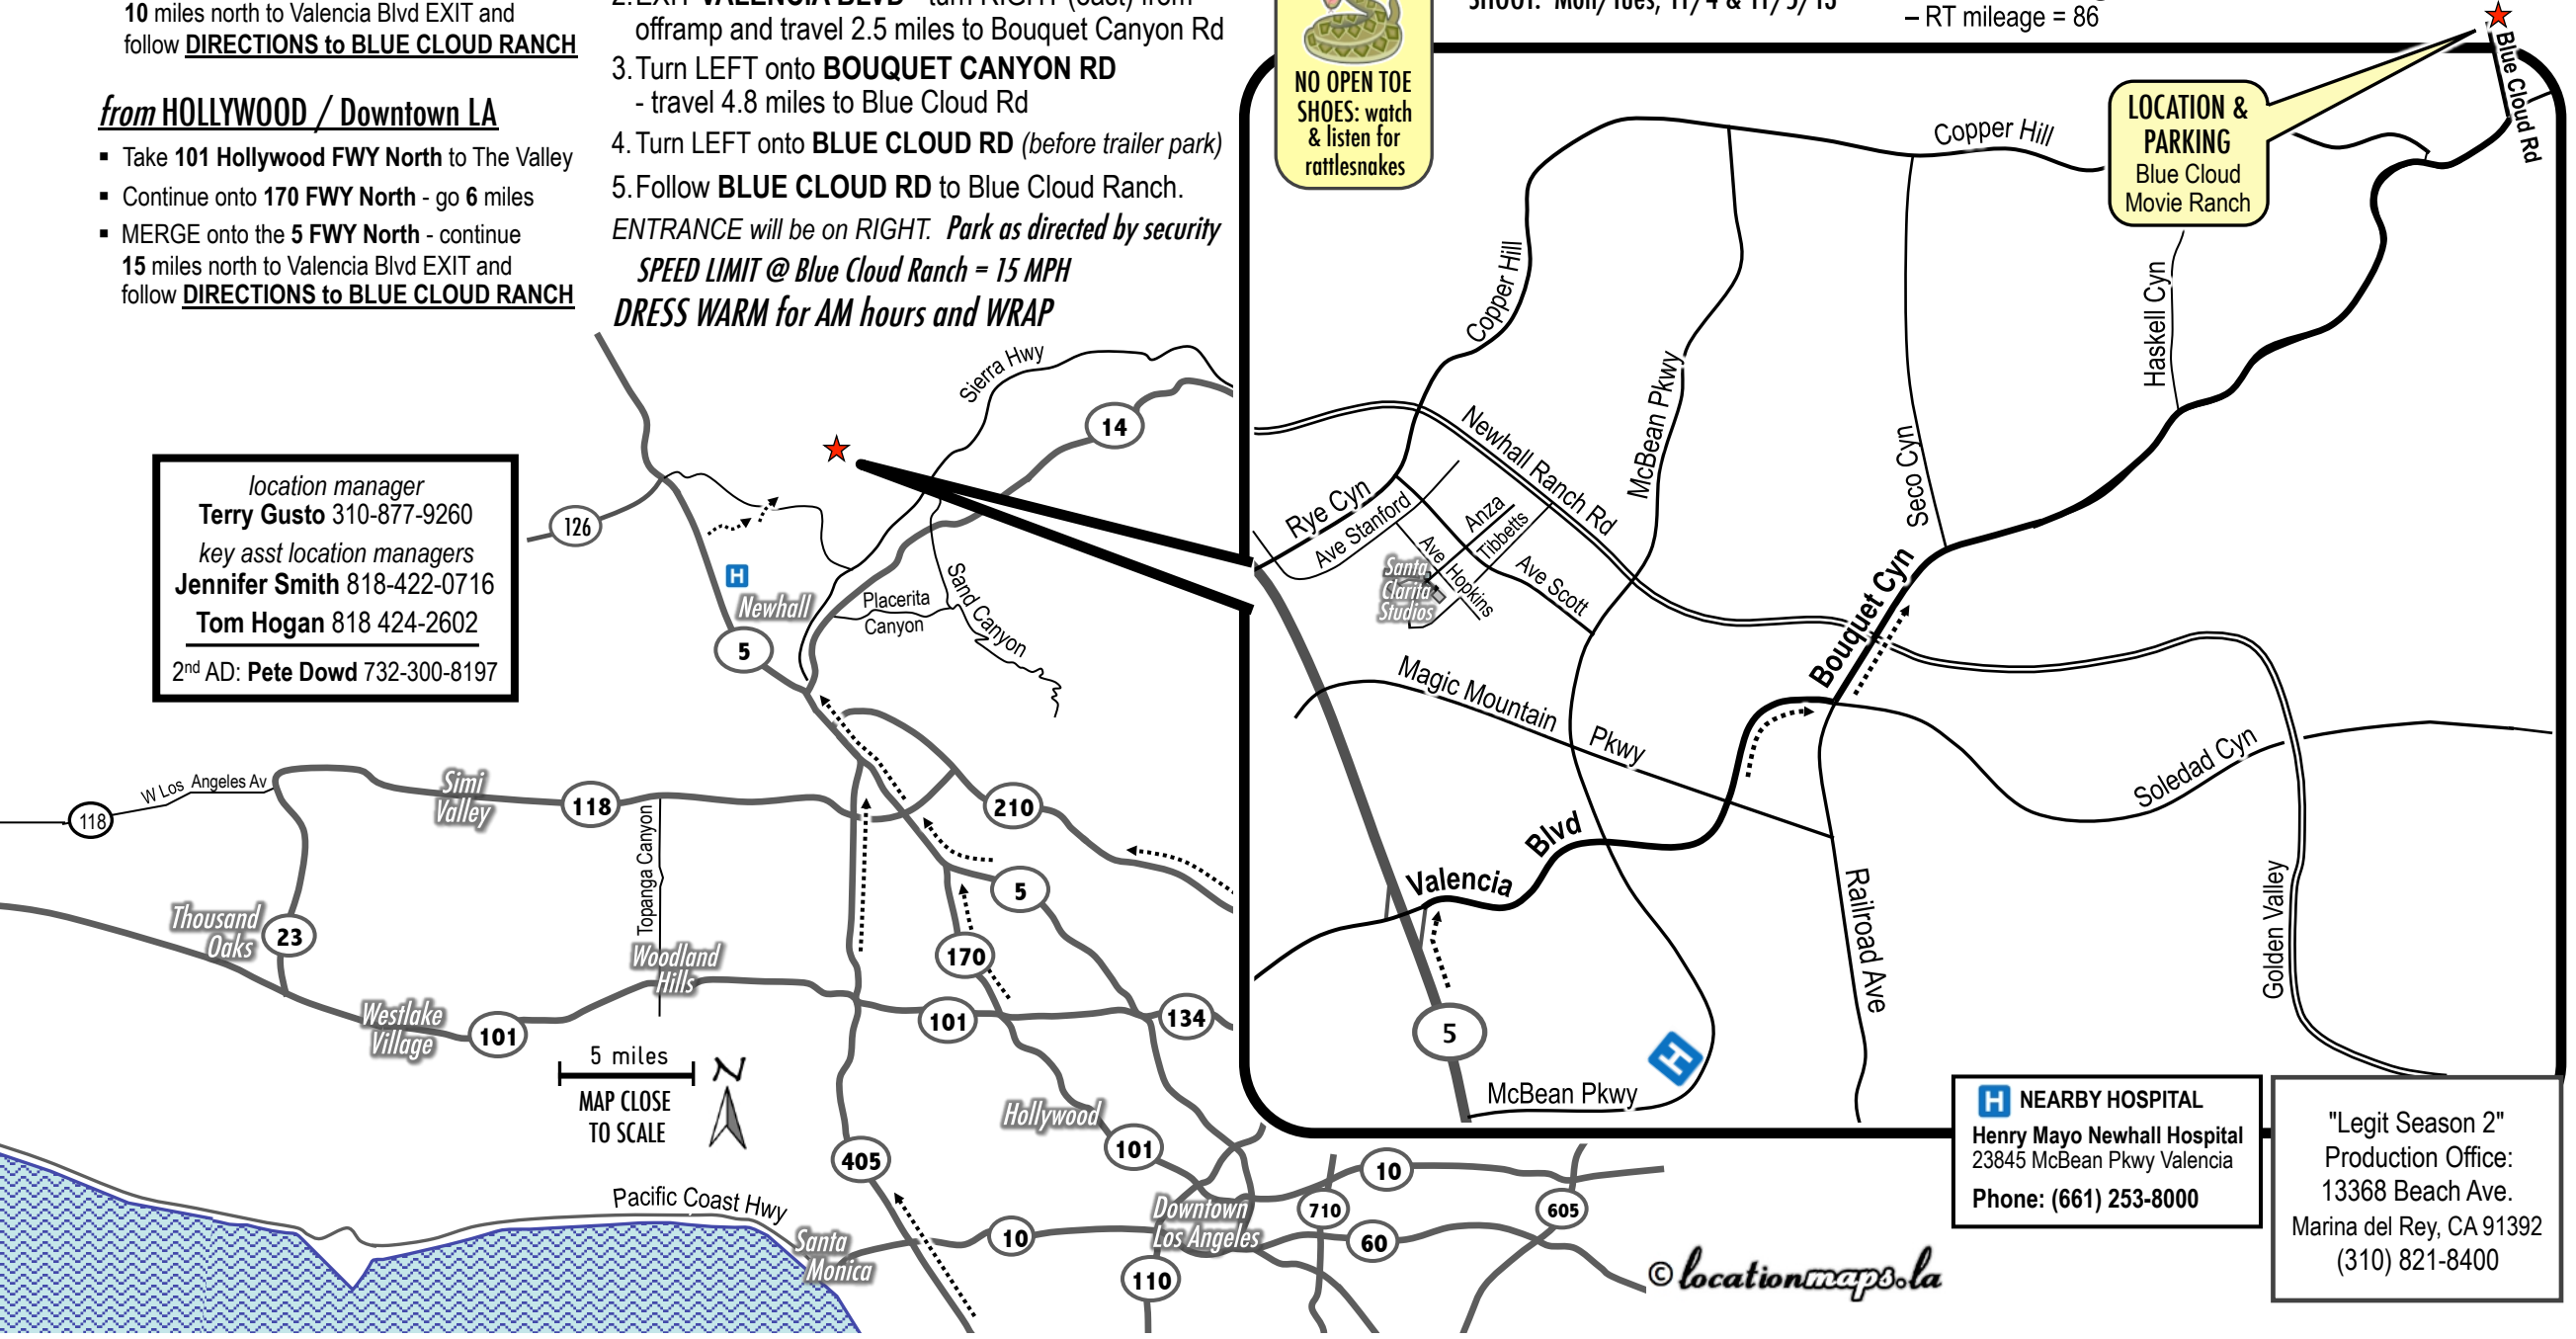

from WEST L.A. / Santa Monica

- Take the **405 FWY North** to The Valley
- MERGE onto the **5 FWY North** - continue 10 miles north to Valencia Blvd EXIT and follow **DIRECTIONS to BLUE CLOUD RANCH**

from HOLLYWOOD / Downtown LA

- Take **101 Hollywood FWY North** to The Valley
- Continue onto **170 FWY North** - go 6 miles
- MERGE onto the **5 FWY North** - continue 15 miles north to Valencia Blvd EXIT and follow **DIRECTIONS to BLUE CLOUD RANCH**

Directions to BLUE CLOUD RANCH

1. Take the **5 FWY North** to Valencia
2. EXIT **VALENCIA BLVD** - turn RIGHT (east) from offramp and travel 2.5 miles to Bouquet Canyon Rd
3. Turn LEFT onto **BOUQUET CANYON RD** - travel 4.8 miles to Blue Cloud Rd
4. Turn LEFT onto **BLUE CLOUD RD** (before trailer park)
5. Follow **BLUE CLOUD RD** to Blue Cloud Ranch.

ENTRANCE will be on RIGHT. Park as directed by security

SPEED LIMIT @ Blue Cloud Ranch = 15 MPH

DRESS WARM for AM hours and WRAP

le.git /li'jit/
Episode #207 - Days 1 & 2
SHOOT: Mon/Tues, 11/4 & 11/5/13

LOCATION "Afghanistan": Blue Cloud Movie Ranch - 20000 Blue Cloud Rd, Santa Clarita 91390
CREW & BASE: @ Blue Cloud Ranch
- RT mileage = 86

LOCATION & PARKING
Blue Cloud Movie Ranch

location manager
Terry Gusto 310-877-9260
key asst location managers
Jennifer Smith 818-422-0716
Tom Hogan 818 424-2602
2nd AD: **Pete Dowd** 732-300-8197

5 miles
MAP CLOSE TO SCALE

H NEARBY HOSPITAL
Henry Mayo Newhall Hospital
23845 McBean Pkwy Valencia
Phone: (661) 253-8000

"Legit Season 2"
Production Office:
13368 Beach Ave.
Marina del Rey, CA 91392
(310) 821-8400

© locationmaps.la