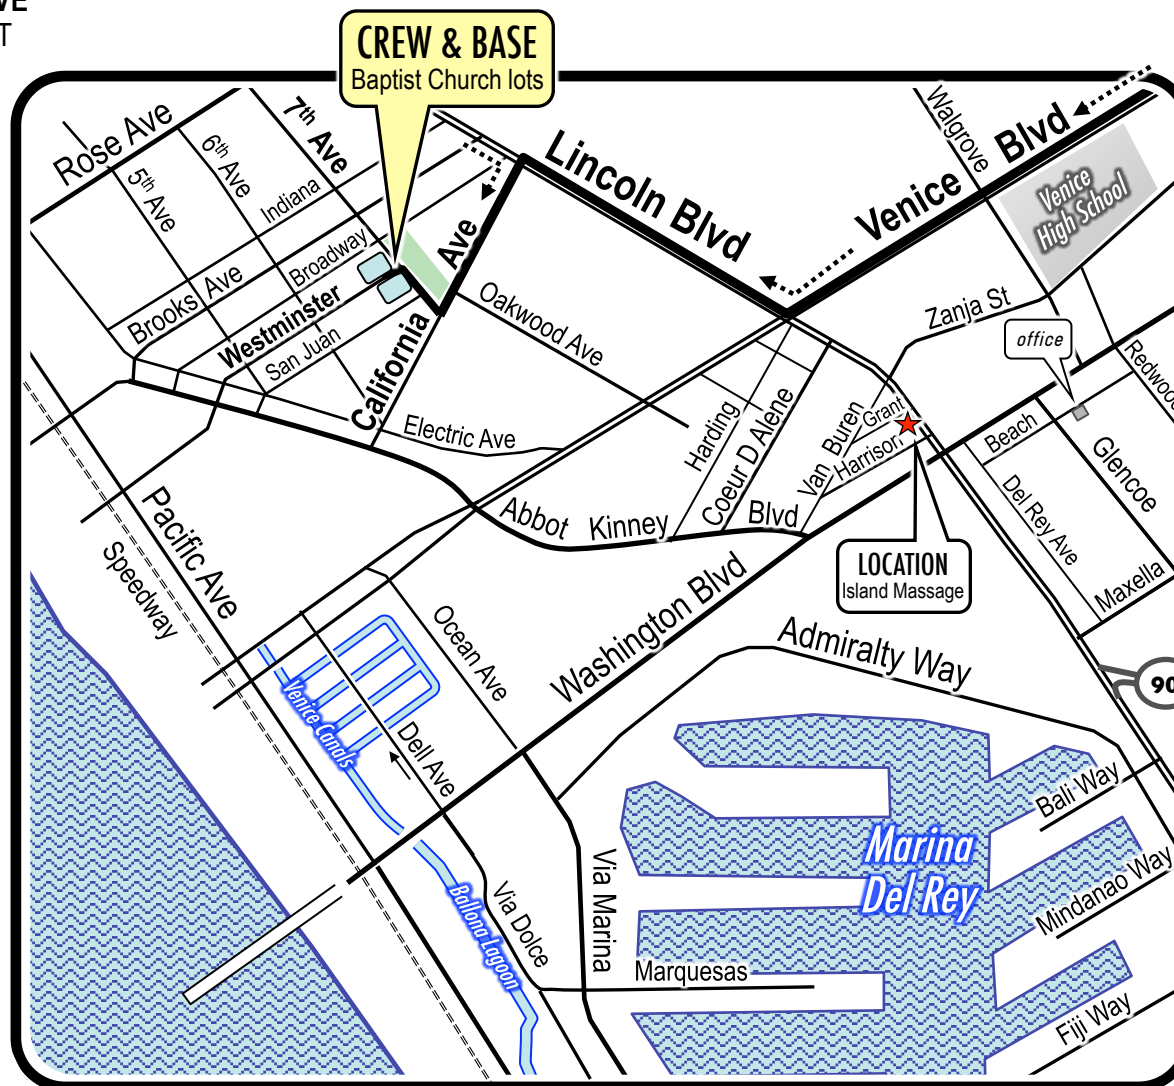

from West Valley / West L.A.

1. Take the **405 FWY South** towards Long Beach
2. EXIT **VENICE BLVD** - turn **RIGHT** onto **SAWTELLE BLVD** from offramp
3. Turn **LEFT** onto **VENICE BLVD** & go 2.25 miles
4. Turn **RIGHT** (north) onto **LINCOLN BLVD**
5. Turn **LEFT** onto **CALIFORNIA AVE** and **RIGHT** onto **7th AVE**
6. Turn **LEFT** onto **WESTMINSTER AVE** to Church lots on the **RIGHT & LEFT**
Follow signs & park as directed.

ROUTE from Santa Monica

(no signs will be posted)

1. Take **LINCOLN BLVD** south from Pico Blvd – go 1.6 miles
2. Turn **RIGHT** onto **CALIFORNIA**
3. Turn **RIGHT** onto **7th AVE**
4. Turn **LEFT** onto **WESTMINSTER AVE** to Church lots on the **RIGHT & LEFT**
Follow signs & park as directed.

le·git /li'jit/

SHOOT: Friday, November 15th, 2013

Episode #206 - Day 4 - "INT/EXT Van" "INT Massage Parlor"

LOCATION "INT/EXT Van" "INT Massage Parlor":
Island Massage, 2539 Lincoln Blvd, Venice, CA 90291

CREW PARKING & BASECAMP:

First Baptist Church lots (Westminster @ 7th Ave),
685 & 688 Westminster Ave, Venice, CA 90291

RT mileage = 3