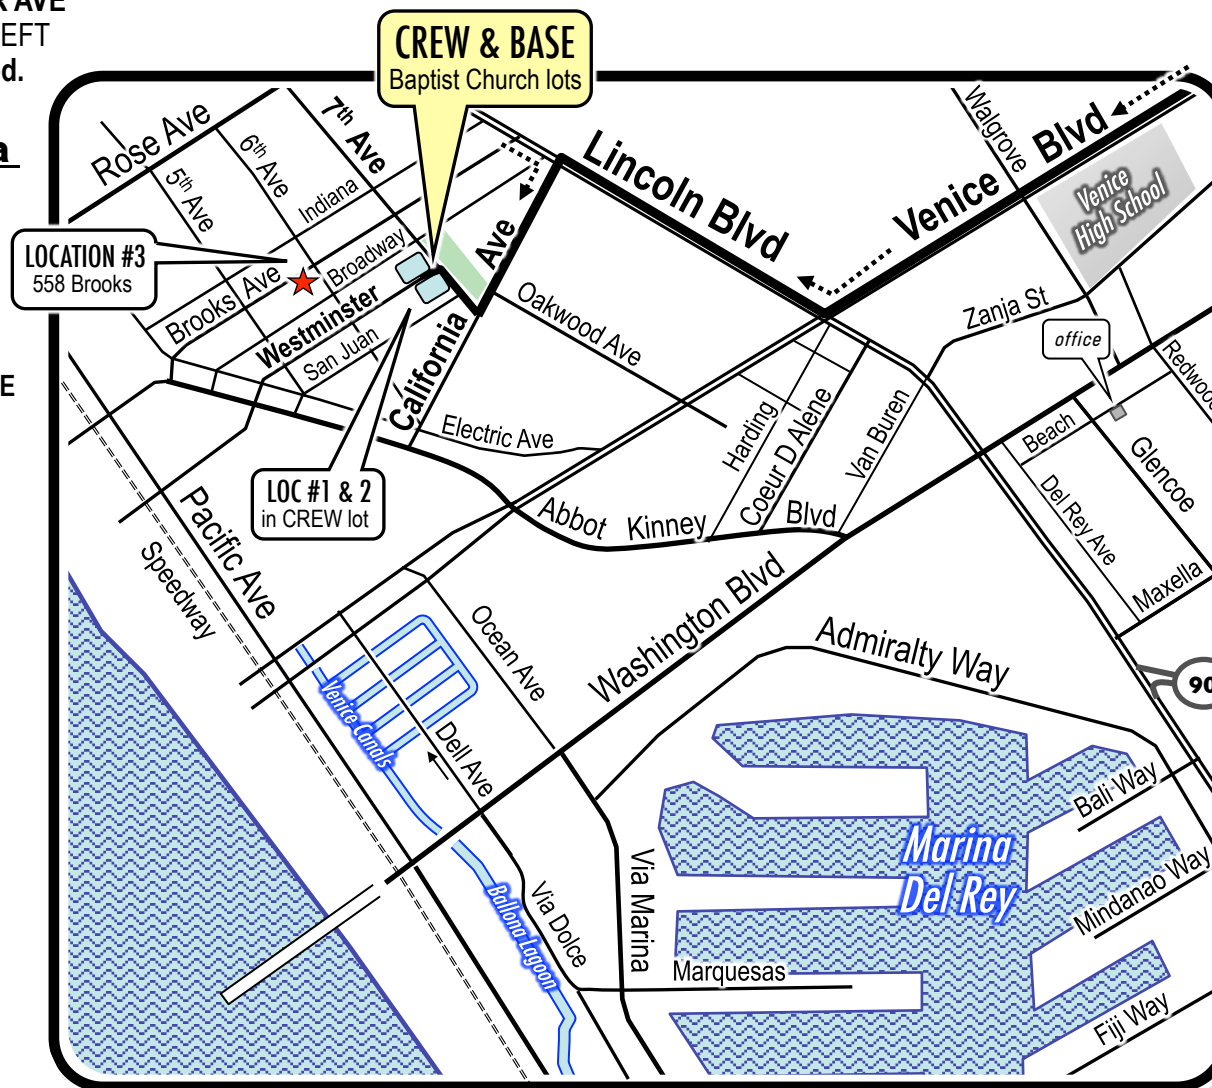

from West Valley / West L.A.

1. Take the **405 FWY South** towards Long Beach
2. EXIT **VENICE BLVD** - turn **RIGHT** onto **SAWTELLE BLVD** from offramp
3. Turn **LEFT** onto **VENICE BLVD** & go 2.25 miles
4. Turn **RIGHT** (north) onto **LINCOLN BLVD**
5. Turn **LEFT** onto **CALIFORNIA AVE** and **RIGHT** onto **7th AVE**
6. Turn **LEFT** onto **WESTMINSTER AVE** to Church lots on the **RIGHT & LEFT**
Follow signs & park as directed.

ROUTE from Santa Monica

(no signs will be posted)

1. Take **LINCOLN BLVD** south from Pico Blvd – go 1.6 miles
2. Turn **RIGHT** onto **CALIFORNIA**
3. Turn **RIGHT** onto **7th AVE**
4. Turn **LEFT** onto **WESTMINSTER AVE** to Church lots on the **RIGHT & LEFT**
Follow signs & park as directed.

le·git /li'jit/

SHOOT: Thursday, November 14th, 2013

Episode #206 - Day 3 - "Green Screen" & "Jim & Steve's House"

LOCATIONS #1 & #2 "INT EXT Van Green Screen shot" & "EXT Beach Store": in First Baptist Church CREW PARKING lot

LOCATION #3 "Jim & Steve's": 558 Brooks Ave, Venice, CA 90291

CREW PARKING & BASECAMP:

First Baptist Church lots (Westminster @ 7th Ave),
685 & 688 Westminster Ave, Venice, CA 90291

RT mileage = 3