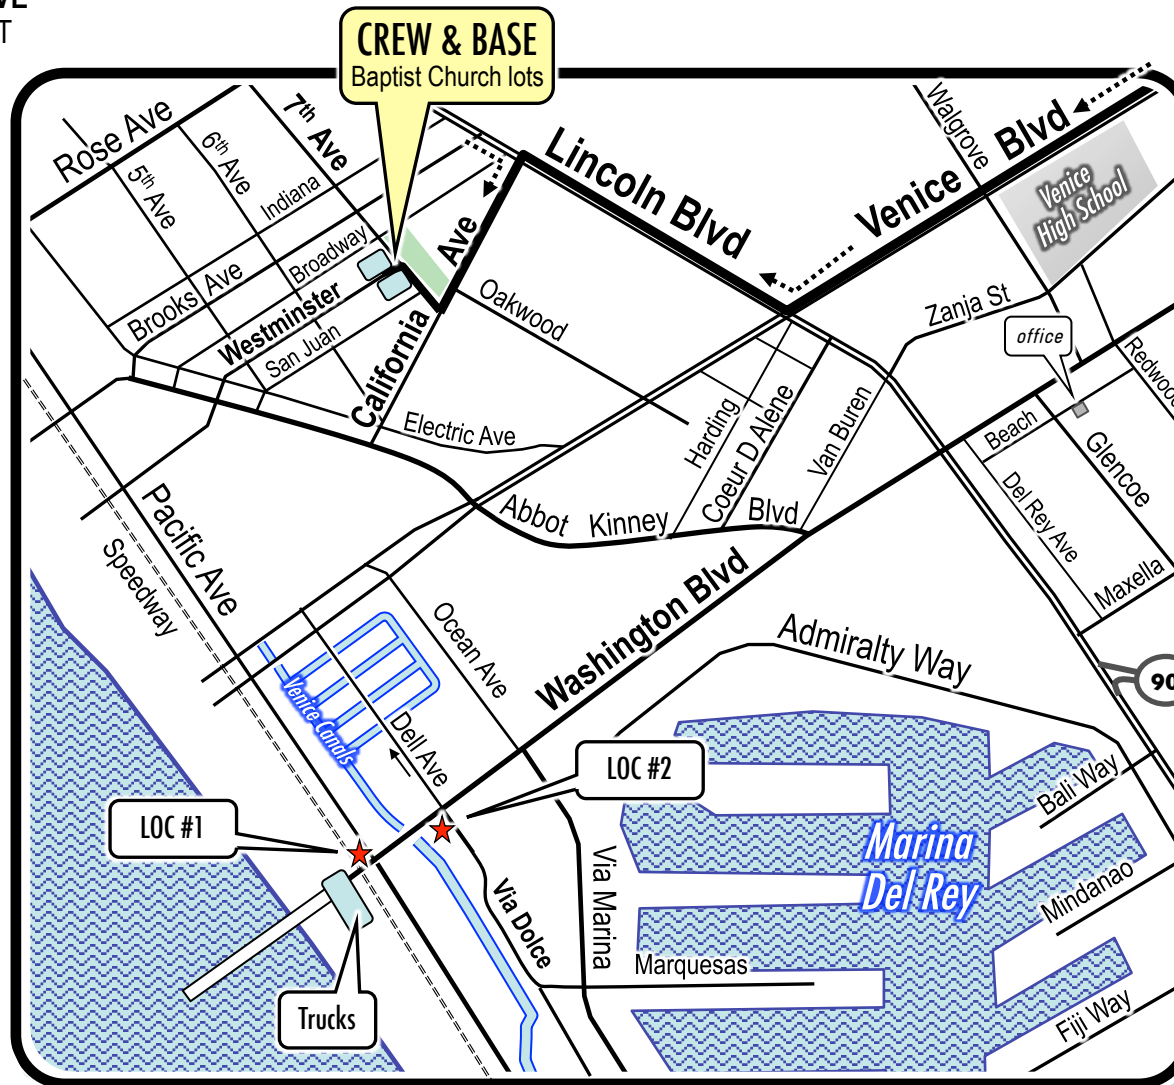

location manager
Terry Gusto 310-877-9260
key asst location managers
Jennifer Smith 818-422-0716
Tom Hogan 818 424-2602
2nd AD: **Pete Dowd** 732-300-8197

Marina del Rey Hospital
4650 Lincoln Blvd,
Marina del Rey 90292
Phone: (310) 823-8911

"Legit Season 2"
Production Office:
13368 Beach Ave.
Marina del Rey, Ca. 91392
(310) 821-8400