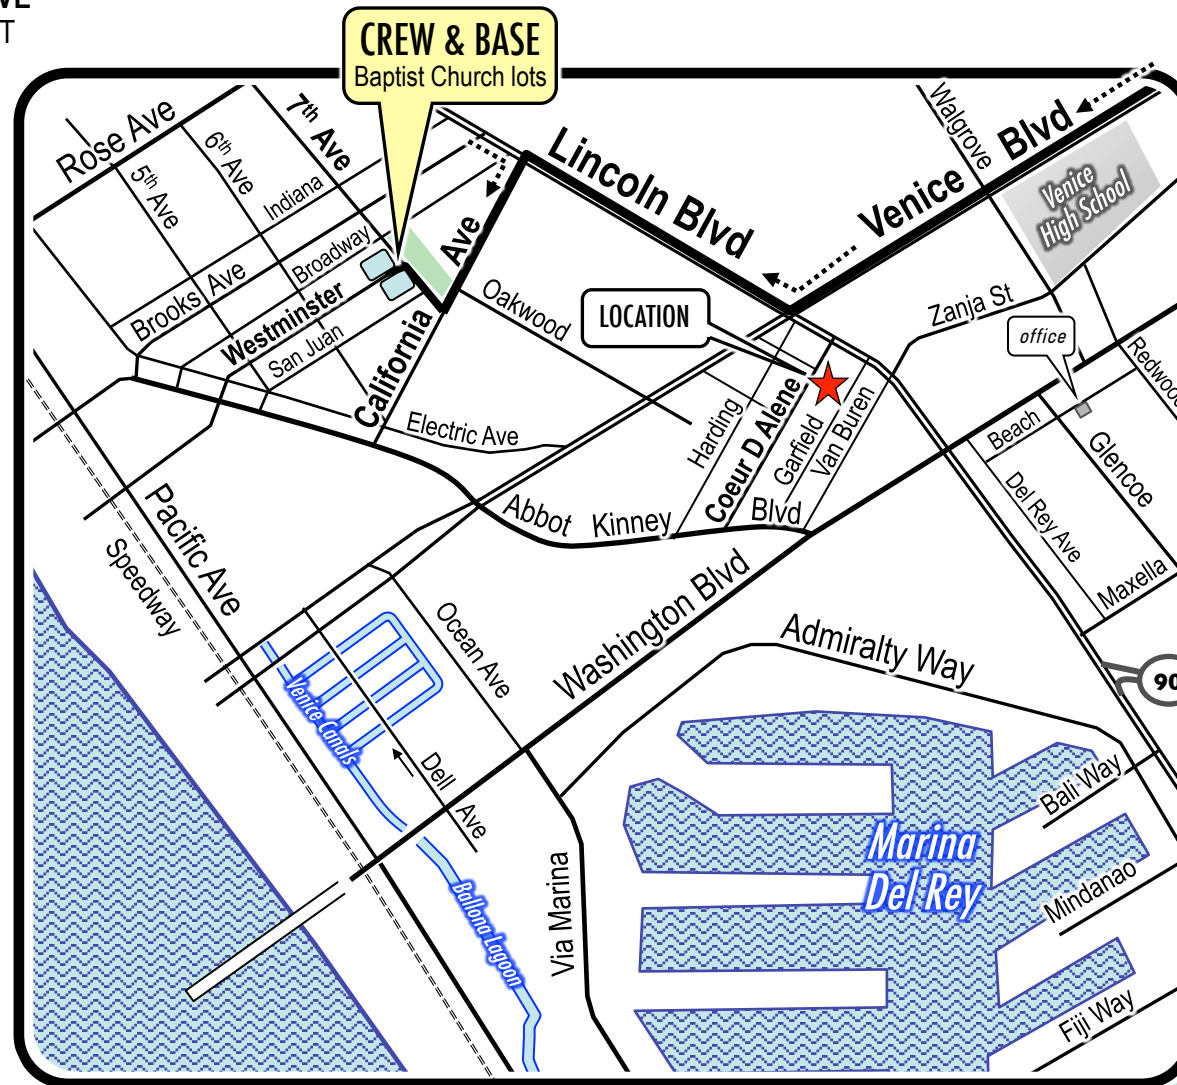

## ROUTE from Santa Monica

*(no signs will be posted)*

1. Take **LINCOLN BLVD** south from Pico Blvd – go 1.6 miles
2. Turn **RIGHT** onto **CALIFORNIA**
3. Turn **RIGHT** onto **7th AVE**
4. Turn **LEFT** onto **WESTMINSTER AVE** to Church lots on the **RIGHT & LEFT**  
Follow signs & park as directed.

## from HOLLYWOOD:

- travel south to 10 FWY
- Take the **10 FWY West** towards Santa Monica
  - Take the **405 FWY South** towards LAX / Long Beach & follow directions **from West Valley / West L.A.**

## SHOOT: Thursday, October 10<sup>th</sup>, 2013

Episode #203 - Day 4

"INT Van" (Driving Grid)" "INT Shady Grove",

LOCATION "Shady Grove": Saint Mark Catholic Church  
940 Coeur d Alene Ave, Venice, CA 90291

### CREW PARKING & BASECAMP:

First Baptist Church lots (Westminster @ 7<sup>th</sup> Ave),  
685 & 688 Westminster Ave, Venice, CA 90291

RT mileage = 3

location manager  
**Terry Gusto** 310-877-9260  
key asst location managers  
**Jennifer Smith** 818-422-0716  
**Tom Hogan** 818 424-2602  
2<sup>nd</sup> AD: **Pete Dowd** 732-300-8197