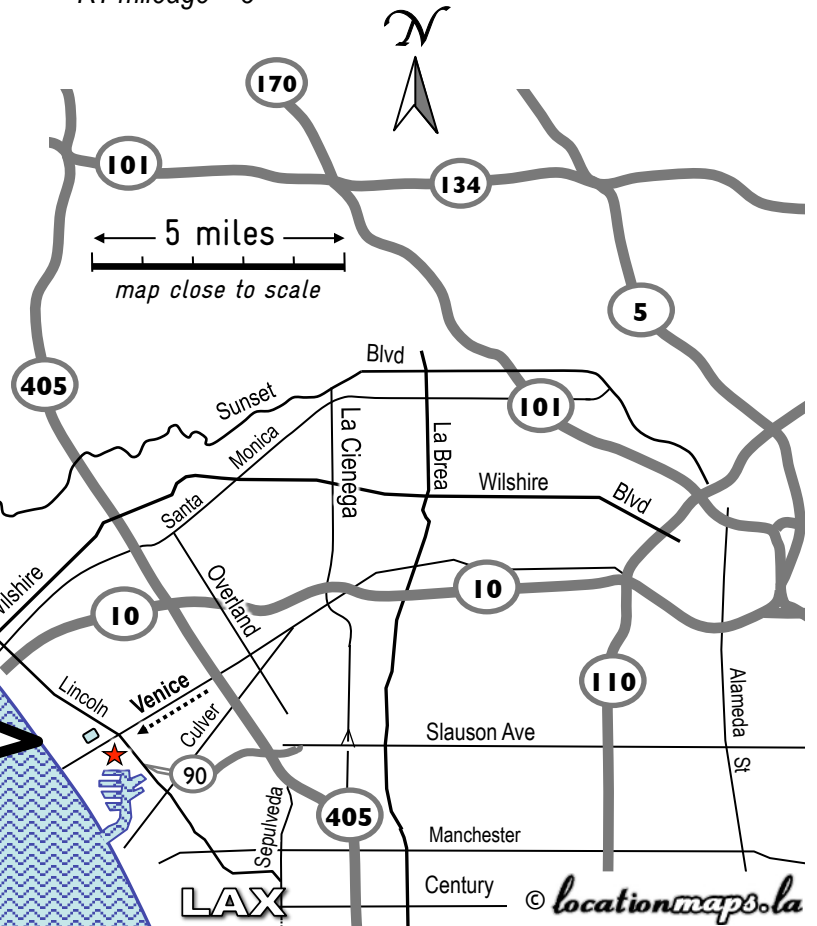

location manager
Terry Gusto 310-877-9260
key asst location managers
Jennifer Smith 818-422-0716
Tom Hogan 818 424-2602
2nd AD: **Pete Dowd** 732-300-8197

Marina del Rey Hospital
4650 Lincoln Blvd,
Marina del Rey 90292
Phone: (310) 823-8911

"Legit Season 2"
Production Office:
13368 Beach Ave.
Marina del Rey, Ca. 91392
(310) 821-8400