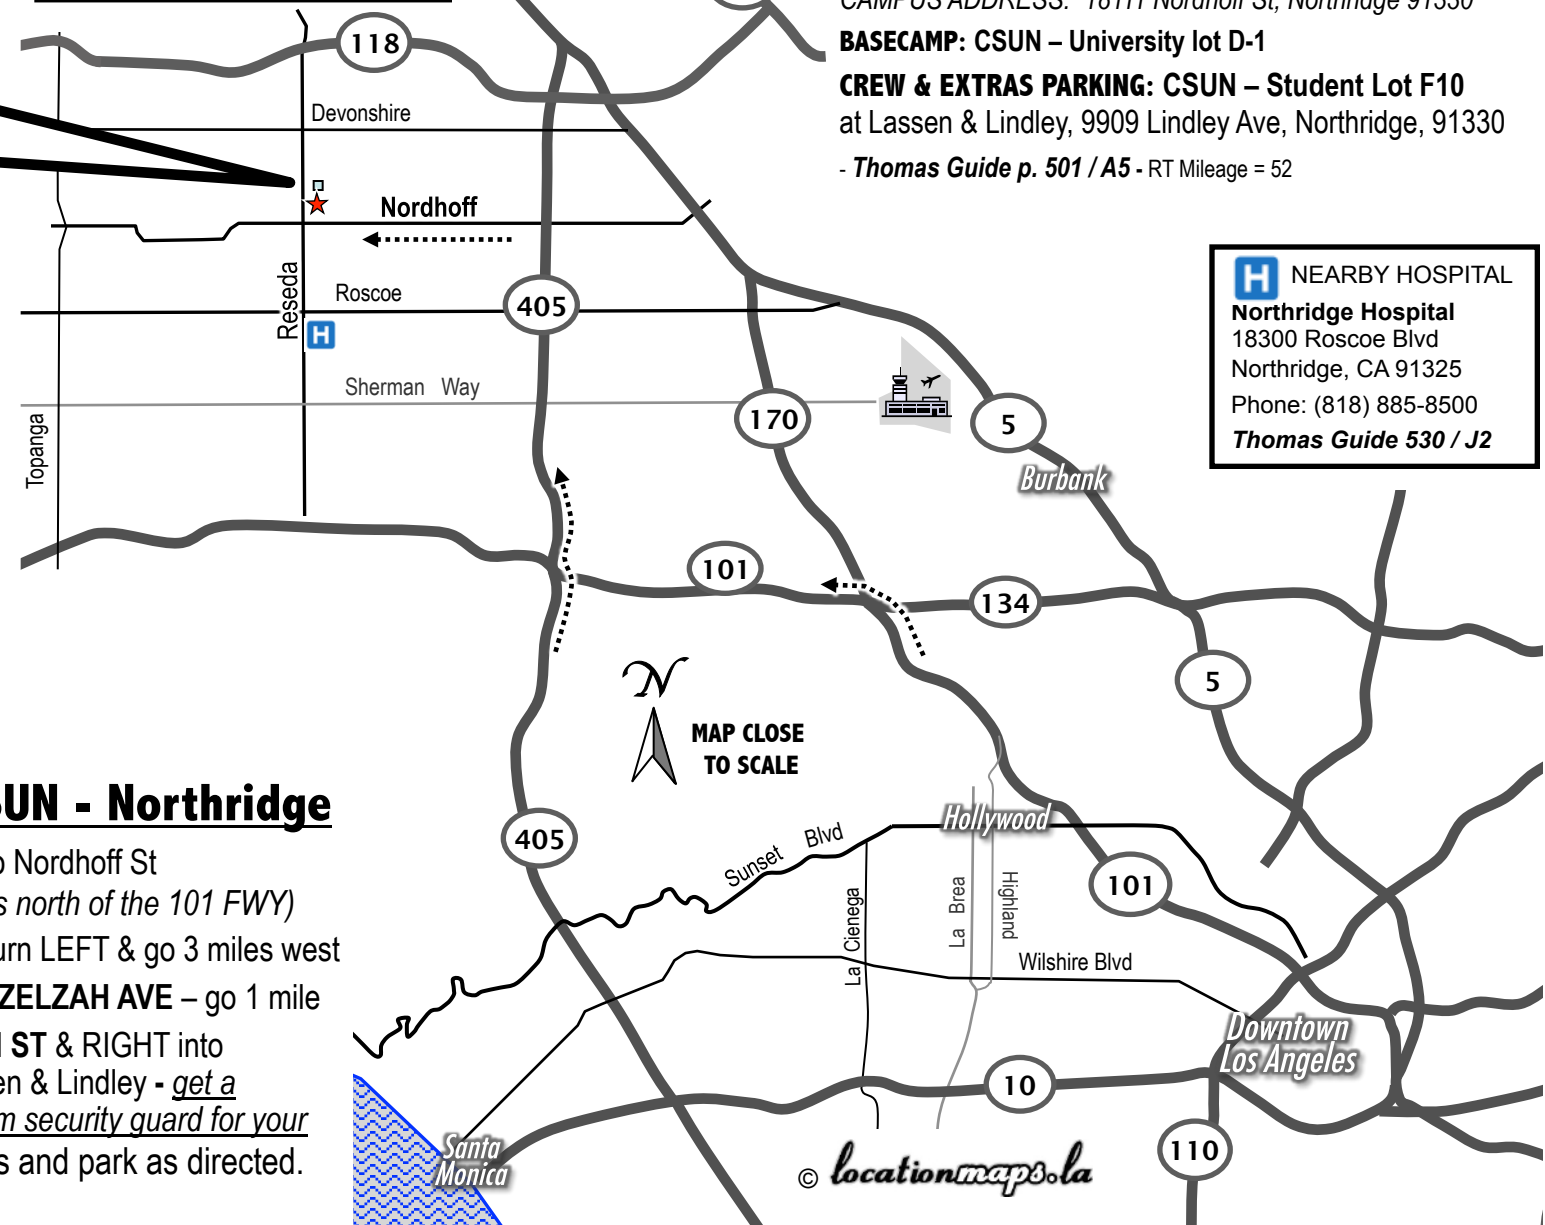

# le.git /li'jit/

Ep #203 / Day 4: Monday, October 7<sup>th</sup>, 2013

LOCATION #1 - "INT NYU Classroom / NYU Hallway" KCSN Radio Station  
LOCATION #2- "INT Theater Lobby" Valley Performing Arts Center  
LOCATION #3- "INT Therapist's Office" 9049 Etiwanda, Northridge 91325  
CAMPUS ADDRESS: 18111 Nordhoff St, Northridge 91330

**BASECAMP:** CSUN – University lot D-1

**CREW & EXTRAS PARKING:** CSUN – Student Lot F10  
at Lassen & Lindley, 9909 Lindley Ave, Northridge, 91330

- Thomas Guide p. 501 / A5 - RT Mileage = 52

**H** NEARBY HOSPITAL  
**Northridge Hospital**  
18300 Roscoe Blvd  
Northridge, CA 91325  
Phone: (818) 885-8500  
*Thomas Guide 530 / J2*

## DIRECTIONS to CSUN - Northridge

1. Follow 405 FWY North to Nordhoff St (approximately 5.25 miles north of the 101 FWY)
2. EXIT NORDHOFF ST - turn LEFT & go 3 miles west
3. Turn RIGHT (north) onto ZELZAH AVE – go 1 mile
4. Turn LEFT onto LASSEN ST & RIGHT into Student Lot F10 @ Lassen & Lindley - get a PARKING PLACARD from security guard for your dashboard. Follow signs and park as directed.

### from WEST L.A. / SANTA MONICA

- Take the 405 FWY North to the Valley
- Follow Directions to CSUN - Northridge