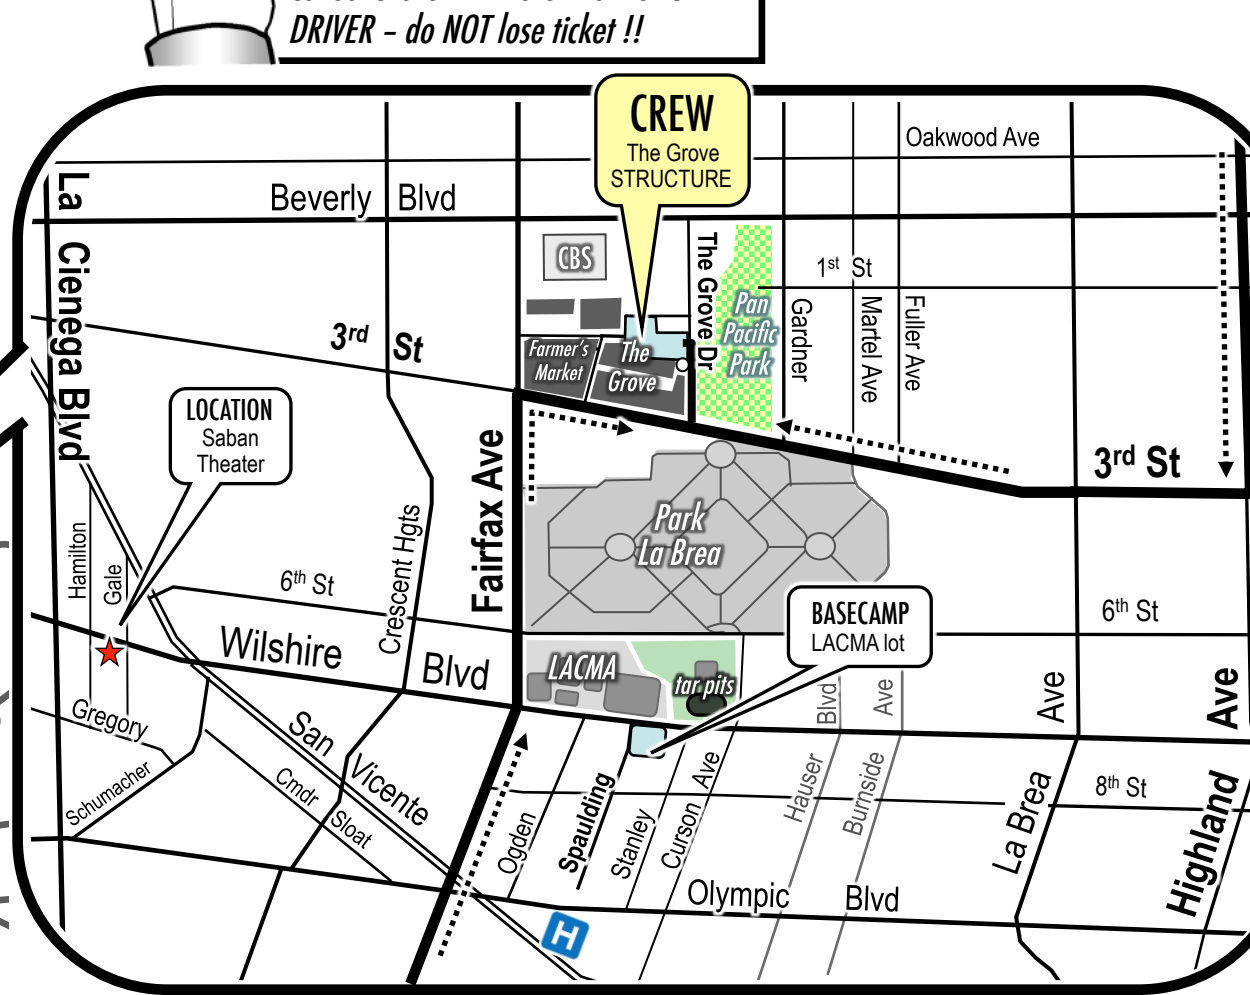

LOCATION - "NYC Theater":

Saban Theatre @ 8440 Wilshire Blvd, Beverly Hills 90211

BASECAMP: LACMA lot @ 710 S Spaulding Dr, LA 90036

CREW PARKING: Grove Structure - 7th Floor / ROOF

Enter off The Grove Dr (@ Caruso PI) between 3rd & Beverly
189 The Grove Drive, Los Angeles 90036

Thomas Guide 633 / C-1 - RT Mileage = 6