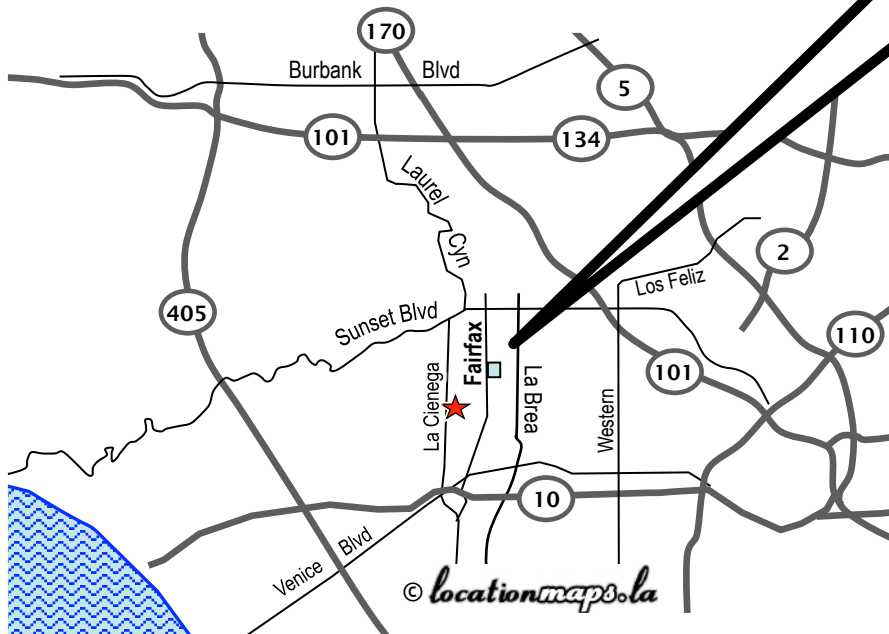

from WEST L.A. / SANTA MONICA

1. Take the 10 FWY East towards Los Angeles
2. EXIT FAIRFAX AVE - turn LEFT (north) & go 2.6 miles north to 3rd St
3. Turn RIGHT (east) onto 3rd ST
4. Turn LEFT (north) onto THE GROVE DR & LEFT into PARKING STRUCTURE @ stoplight (Caruso PI)

Take a ticket & park on Level 7 - take elevator to ground level & meet SHUTTLE on The GROVE DR - collect Grove EXIT ticket from SHUTTLE DRIVER - do NOT lose ticket !!

from THE VALLEY

1. Take 101 Hollywood FWY South
2. EXIT HIGHLAND AVE / Hollywood Bowl - follow the offramp onto HIGHLAND and go 3 miles south to 3rd St
3. Turn RIGHT (west) onto 3rd ST & travel 1 mile west to The Grove
4. Turn RIGHT (north) onto THE GROVE DR (just past Park La Brea & Pan Pacific Park)
5. Turn LEFT into STRUCTURE @ stoplight (Caruso PI)

Take a ticket & park on Level 7 - take elevator to ground level & meet SHUTTLE on The GROVE DR - collect Grove EXIT ticket from SHUTTLE DRIVER - do NOT lose ticket !!

SIGNS WILL SAY:
WMHS
→

ABSOLUTELY NO PERSONAL VEHICLES ALLOWED @ LOCATION - no exceptions

LOCATION - "NYC Theater":

Saban Theatre @ 8440 Wilshire Blvd, Beverly Hills 90211

BASECAMP: LACMA lot @ 710 S Spaulding Dr, LA 90036

CREW PARKING: Grove Structure - 7th Floor / ROOF

Enter off The Grove Dr (@ Caruso PI) between 3rd & Beverly
189 The Grove Drive, Los Angeles 90036