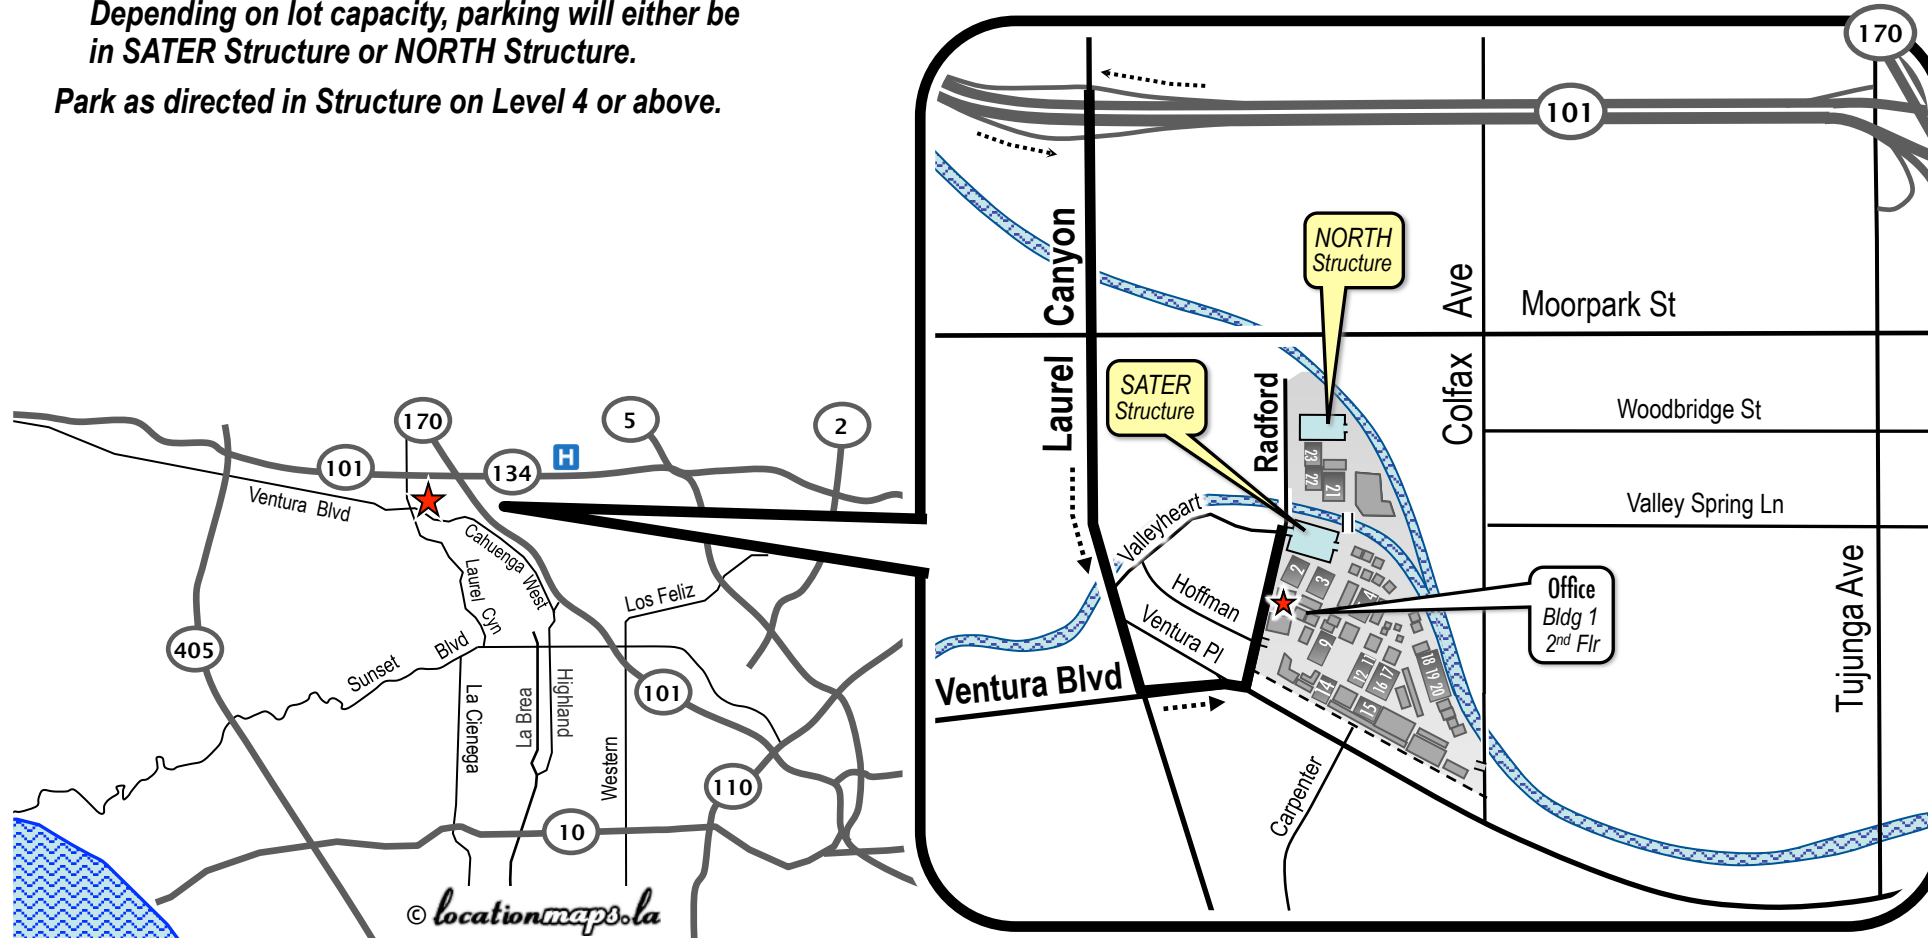

from WEST L.A. / SANTA MONICA

1. Take the **405 FWY North** to the Valley
2. Take the **101 FWY South** towards L.A. - travel 4 miles to Laurel Canyon Blvd EXIT
3. EXIT **LAUREL CANYON BLVD** - turn **RIGHT** (south) from offramp and travel south to Ventura Blvd
4. Turn **LEFT** (east) onto **VENTURA BLVD**
5. Turn **LEFT** (north) onto **RADFORD AVE** – turn **RIGHT** into CBS Radford Studios – **VALID Photo I.D. is required.**

Depending on lot capacity, parking will either be in SATER Structure or NORTH Structure.

Park as directed in Structure on Level 4 or above.

from HOLLYWOOD / Downtown

1. Take the **101 Hollywood FWY North** to the Valley
2. Continue onto **101 Ventura FWY North** - go 1 mile to Laurel Canyon Blvd
3. EXIT **LAUREL CANYON BLVD** - turn **LEFT** (south) from offramp and travel south to Ventura Blvd
4. Turn **LEFT** (east) onto **VENTURA BLVD**
5. Turn **LEFT** (north) onto **RADFORD AVE** – turn **RIGHT** into CBS Radford Studios – **VALID Photo I.D. is required.**

Depending on lot capacity, parking will either be in SATER Structure or NORTH Structure. Park as directed in Structure on Level 4 or above.

BAD TEACHER CREW MAP

LOCATION: CBS Radford Studios
4024 Radford Avenue, Studio City, CA 91604
PARKING: CBS Radford - Sater Structure or North Structure – Level 4 or above
- ENTER off Radford Ave and park as directed