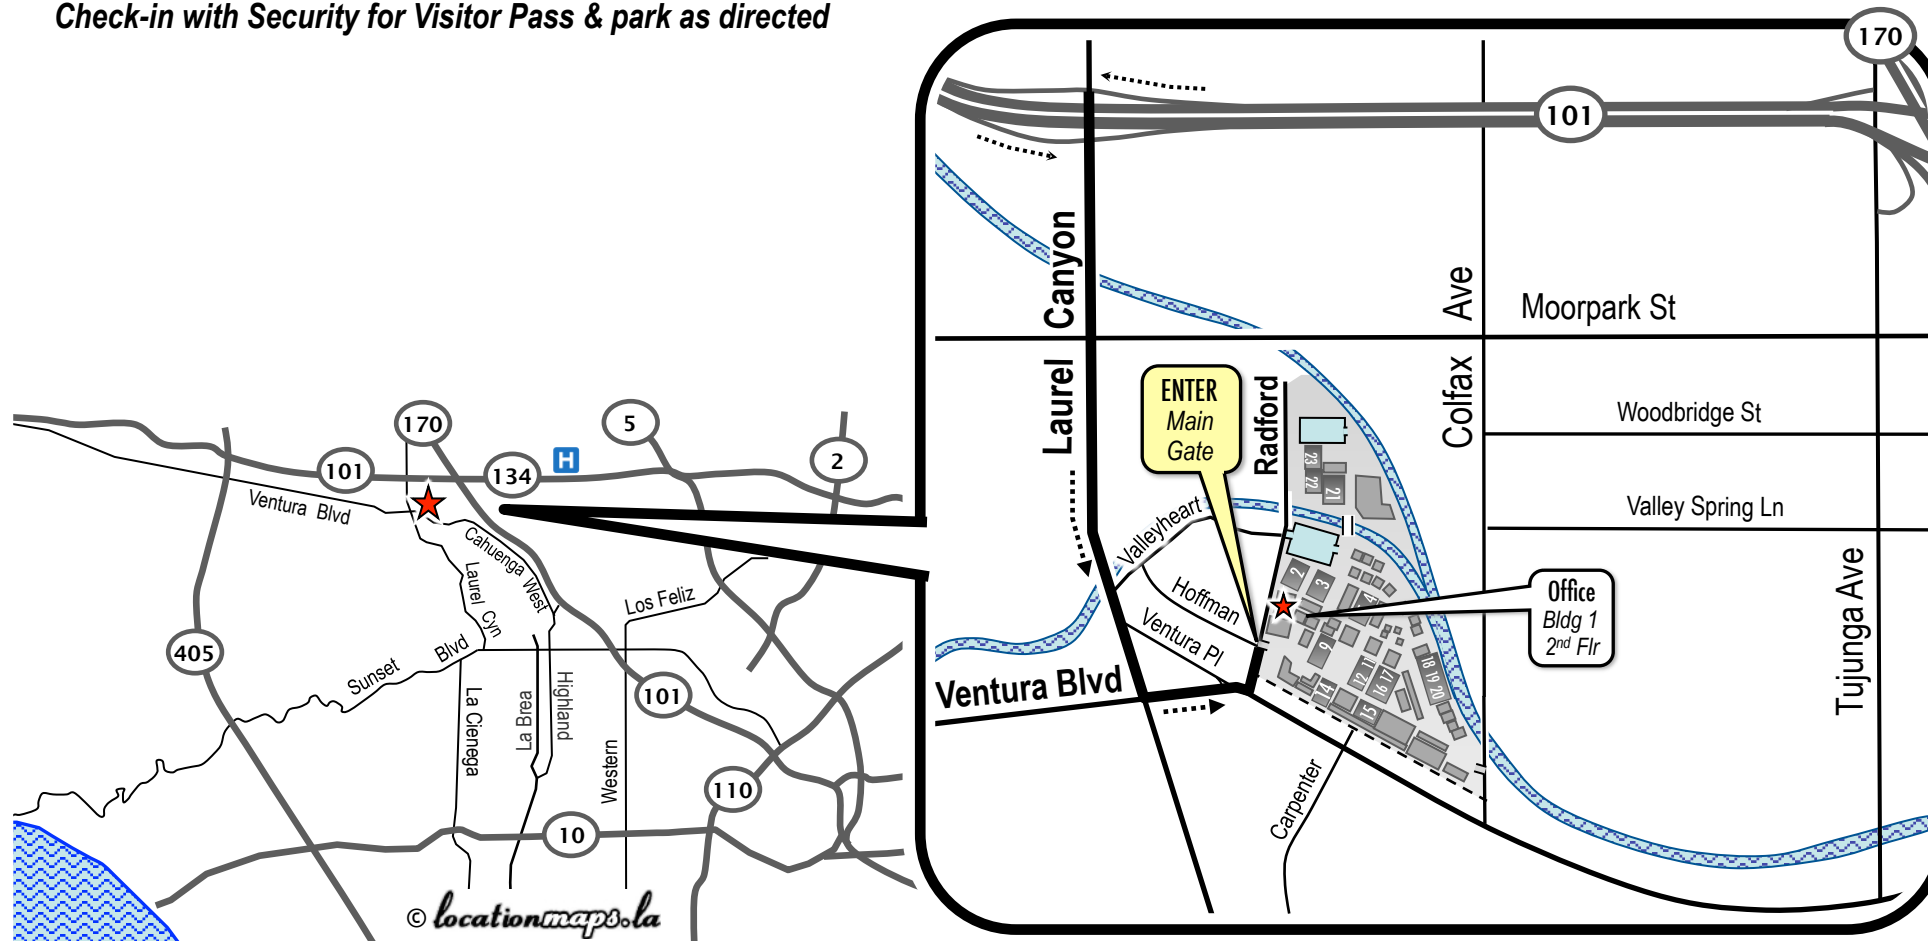

from WEST L.A. / SANTA MONICA

1. Take the **405 FWY North** to the Valley
2. Take the **101 FWY South** towards L.A. - travel 4 miles to Laurel Canyon Blvd EXIT
3. EXIT **LAUREL CANYON BLVD** - turn RIGHT (south) from offramp and travel south to Ventura Blvd
4. Turn LEFT (east) onto **VENTURA BLVD**
5. Turn LEFT (north) onto **RADFORD AVE** & RIGHT into CBS Radford MAIN GATE - *VALID Photo I.D. is required.*

Check-in with Security for Visitor Pass & park as directed

from HOLLYWOOD / Downtown

1. Take the **101 Hollywood FWY North** to the Valley
2. Continue onto **101 Ventura FWY North** - go 1 mile to Laurel Canyon Blvd
3. EXIT **LAUREL CANYON BLVD** - turn LEFT (south) from offramp and travel south to Ventura Blvd
4. Turn LEFT (east) onto **VENTURA BLVD**
5. Turn LEFT (north) onto **RADFORD AVE** and RIGHT into CBS Radford MAIN GATE - *VALID Photo I.D. is required.*

Check-in with Security for Visitor Pass & park as directed

LOCATION: CBS Radford Studios
4024 Radford Avenue, Studio City, CA 91604
PARKING: ENTER thru MAIN GATE off Radford Ave

production office:
CBS Radford
Building 1 - 2nd Floor
(818) 655-7030